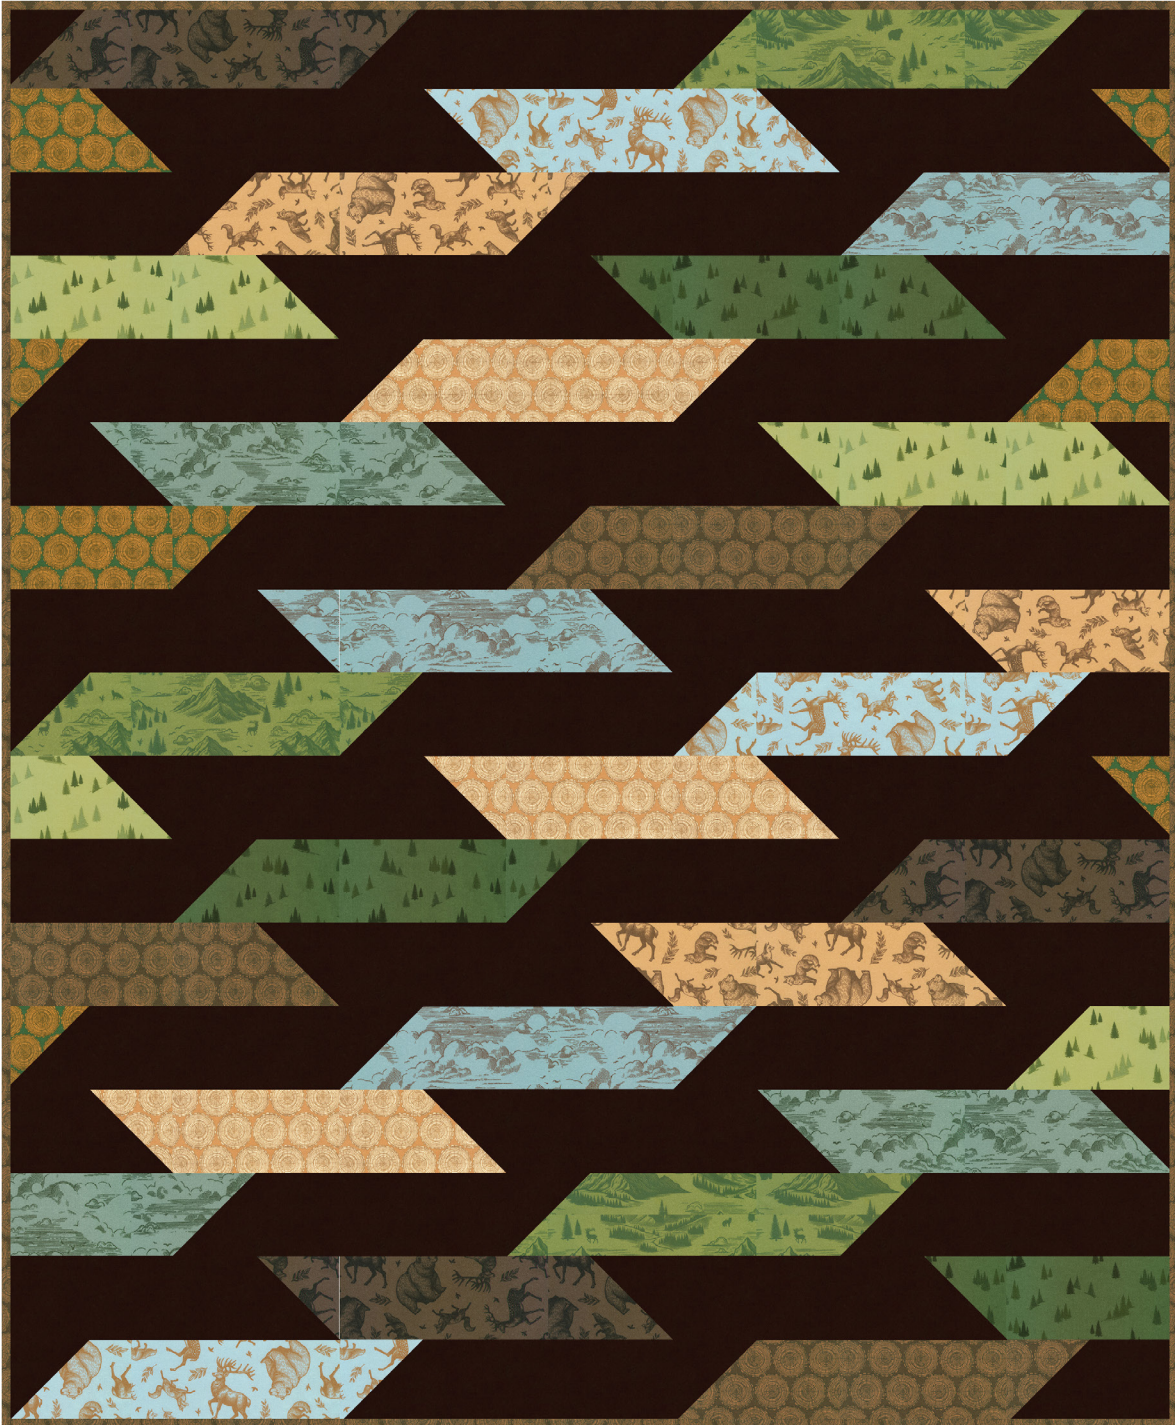

Pattern available for purchase
from kitchentablequilting.com

Project Name: **The Kara Quilt**
Dimensions: **56" x 68"**
Designed by Erica Jackman of Kitchen Table
Quilting

PRO16328

skill level: beginner