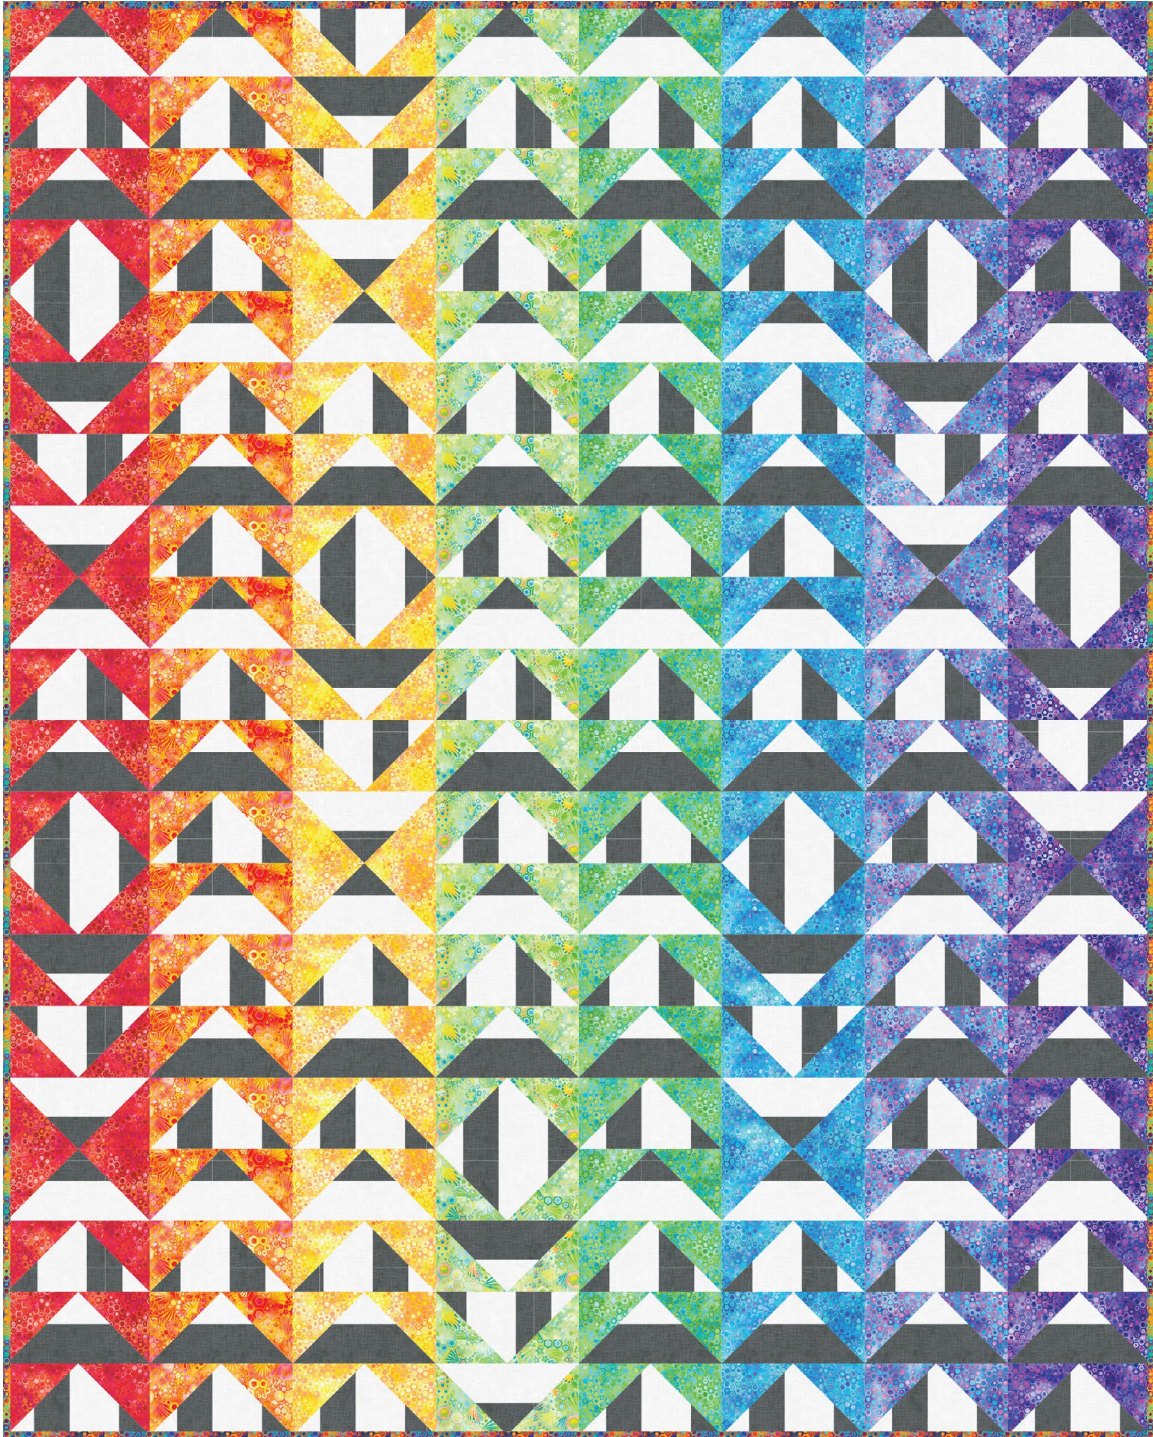

Pattern available for purchase
from thencamejune.com

Project Name: **Jawbreaker**
Dimensions: **64" x 80"**
Designed by Then Came June

PRO15618