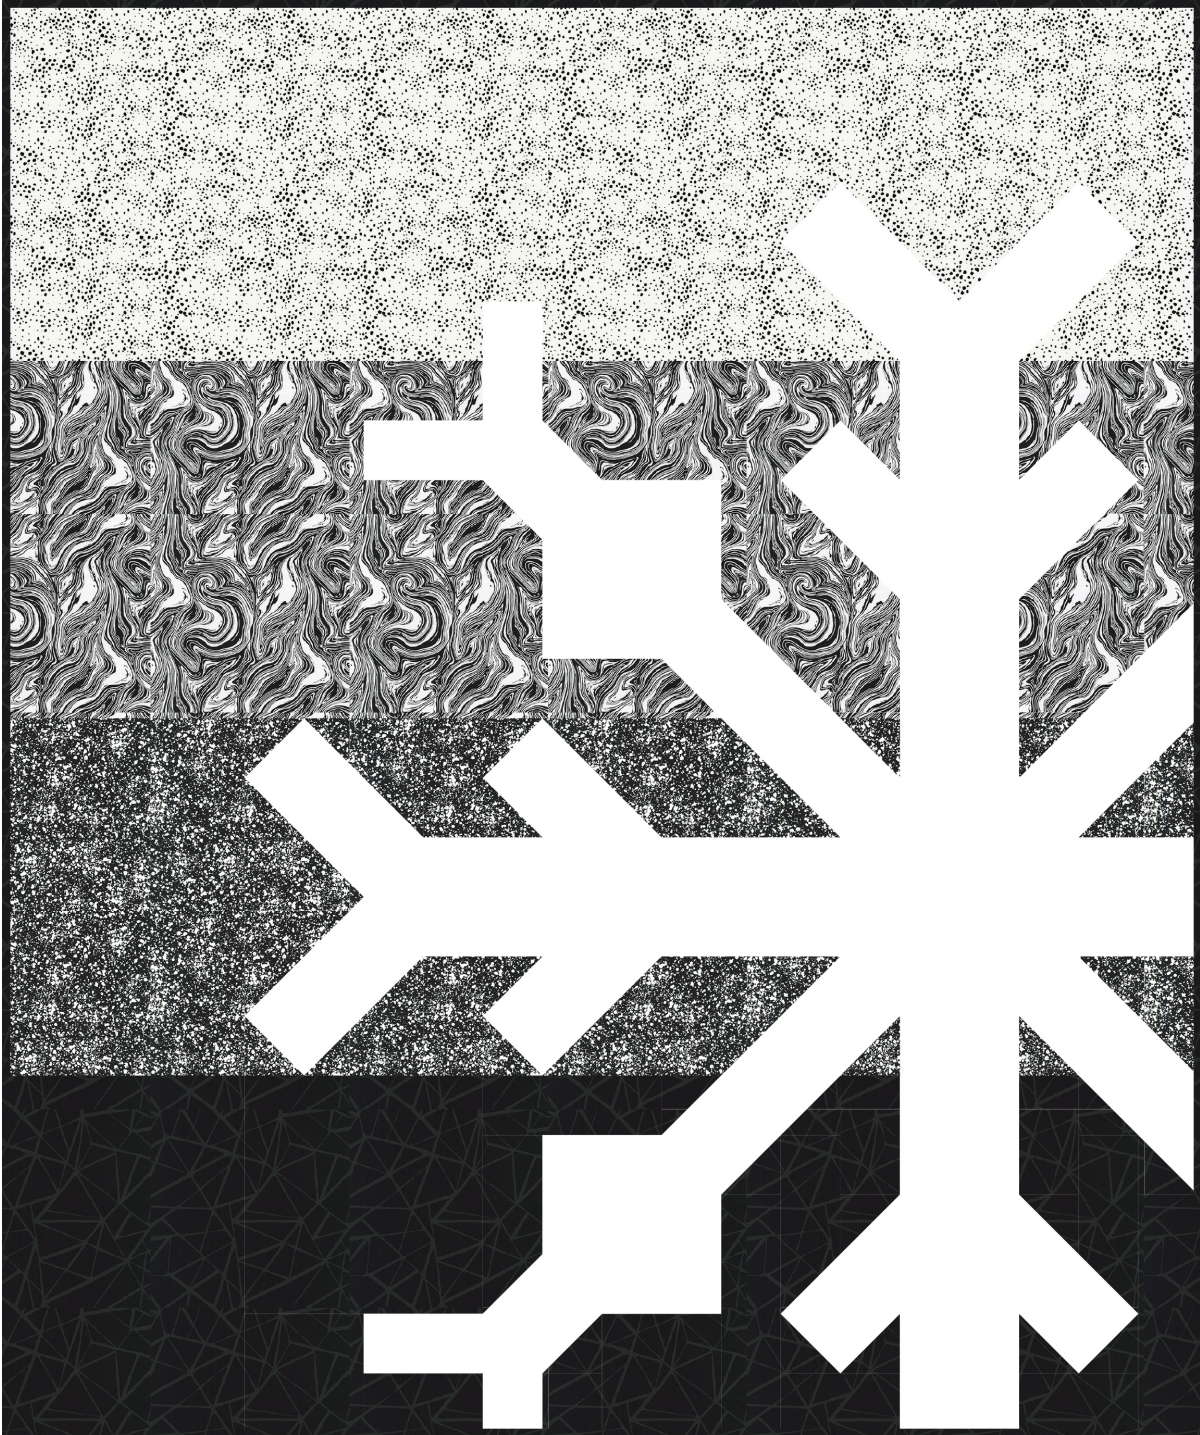

Pattern available for purchase
from modernhandcraft.com

Project Name: **Snowflake**
Dimensions: **60" x 72"**
Designed by Modern Handcraft

PRO14110