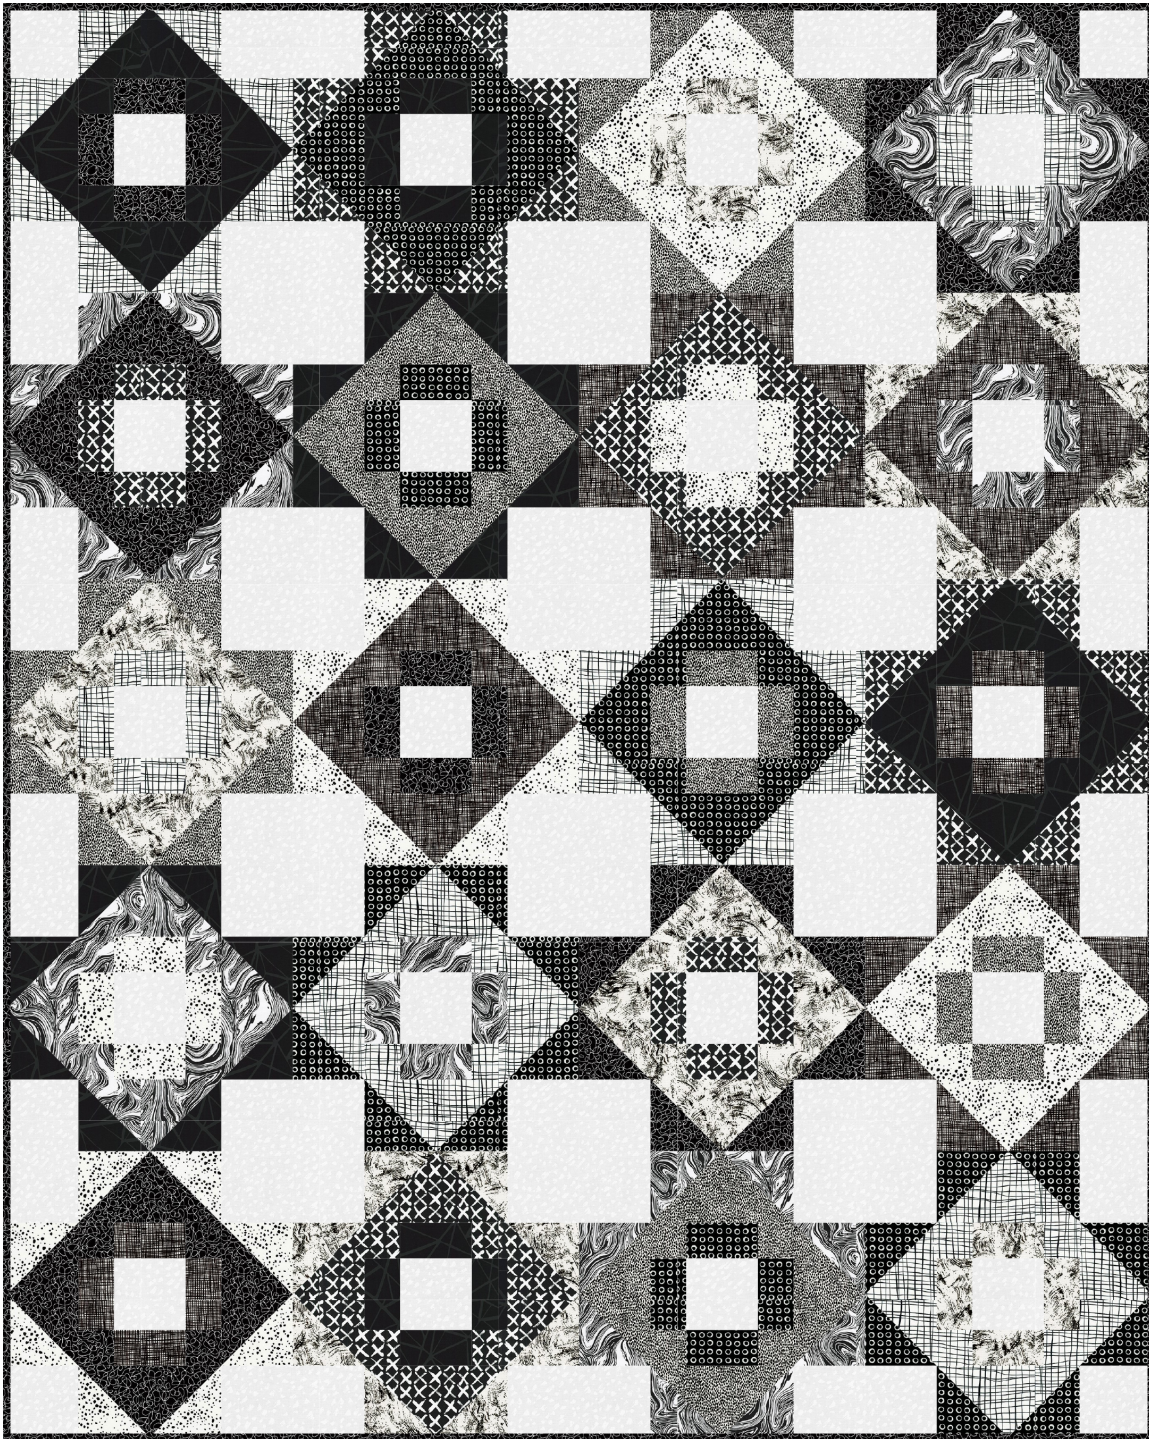

Pattern available for purchase  
from [thencamejune.com](http://thencamejune.com)

Project Name: **Meadowland**  
Dimensions: **64" x 80"**  
Designed by Then Came June

PRO14109