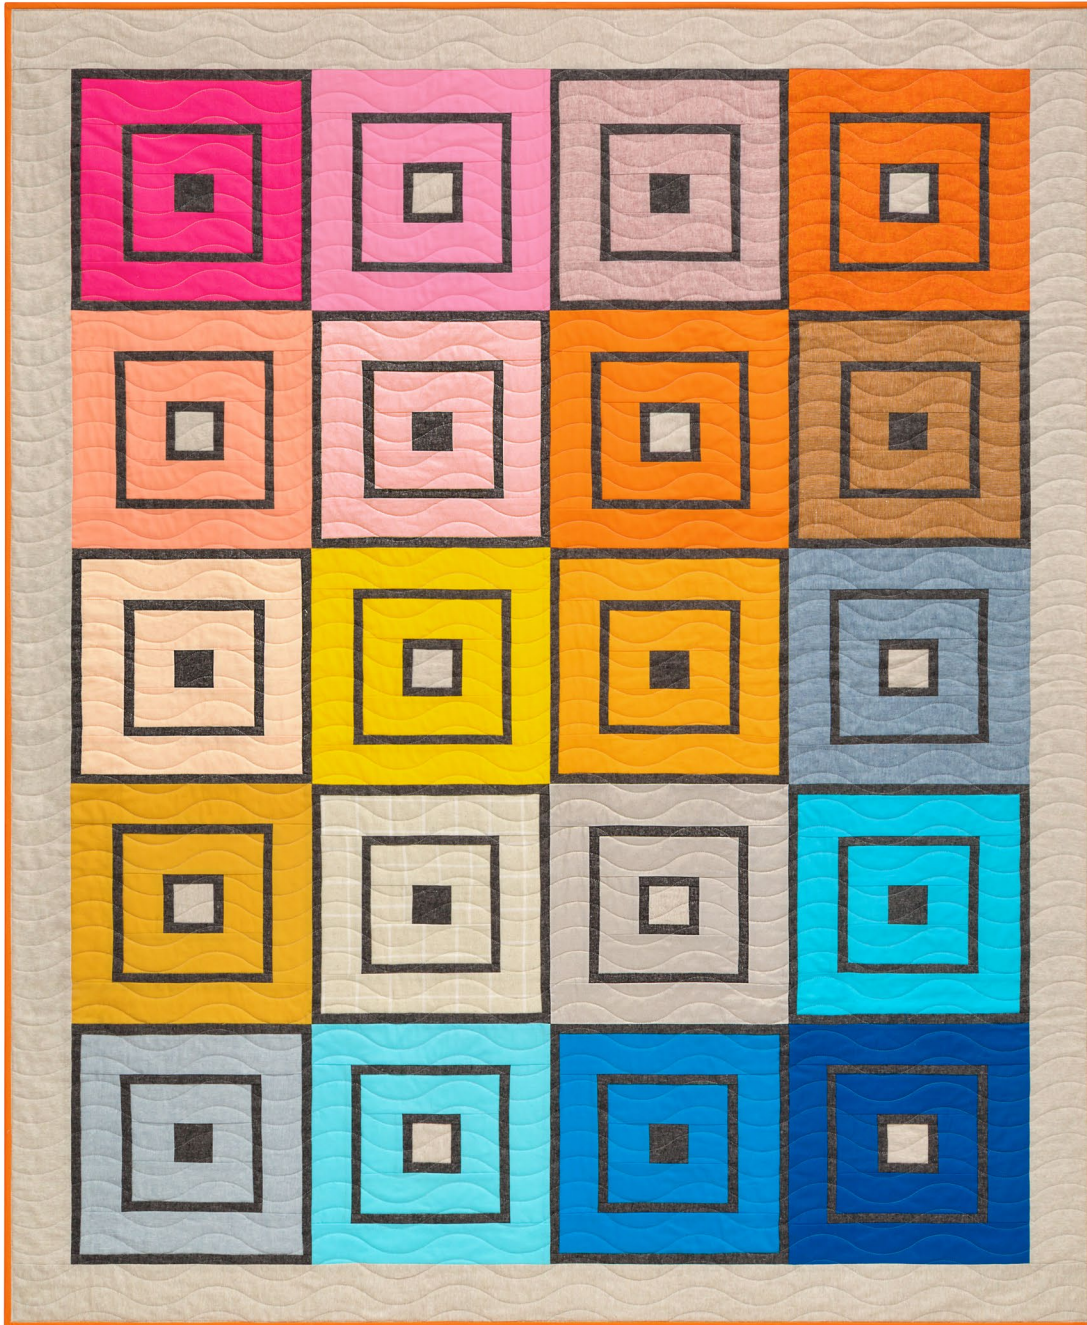

Pattern available for purchase
from satomiquilts.com

Project Name: **Play House**
Dimensions: **54" X 66"**
Designed by Satomi Quilts

Precut Friendly

The Playhouse quilt can be made with one Fat Quarter Bundle - just add background, accent and binding!