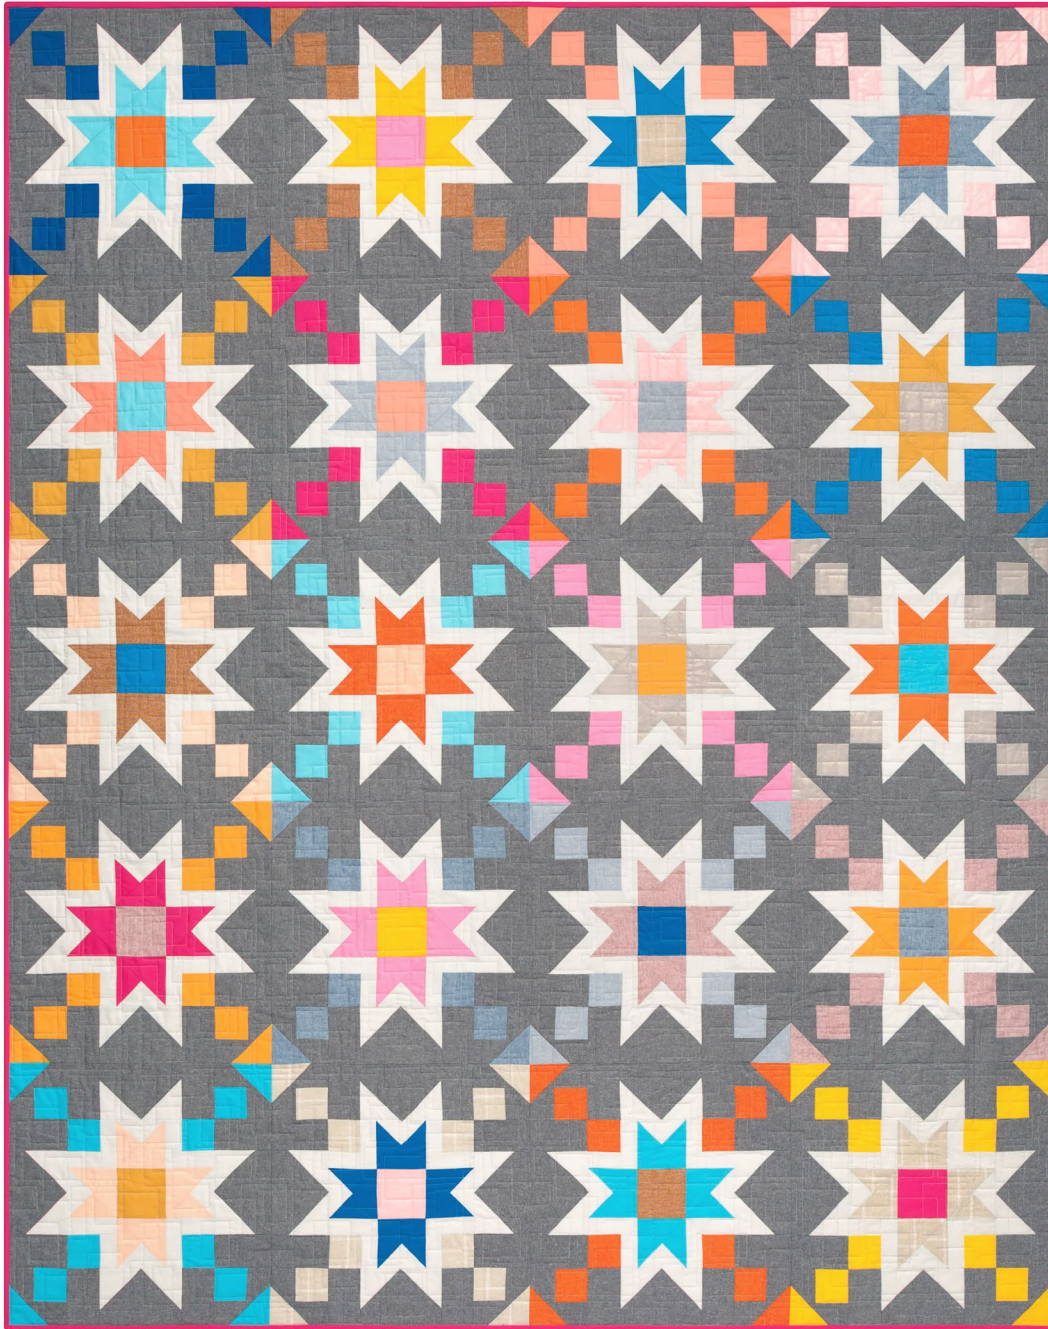

Pattern available for purchase
from satomiquilts.com

Project Name: **Milky Way**
Dimensions: **64" X 80"**
Designed by Satomi Quilts

Precut Friendly

The Milky Way quilt can be made with one Fat Quarter Bundle - just add background, accent, and binding!