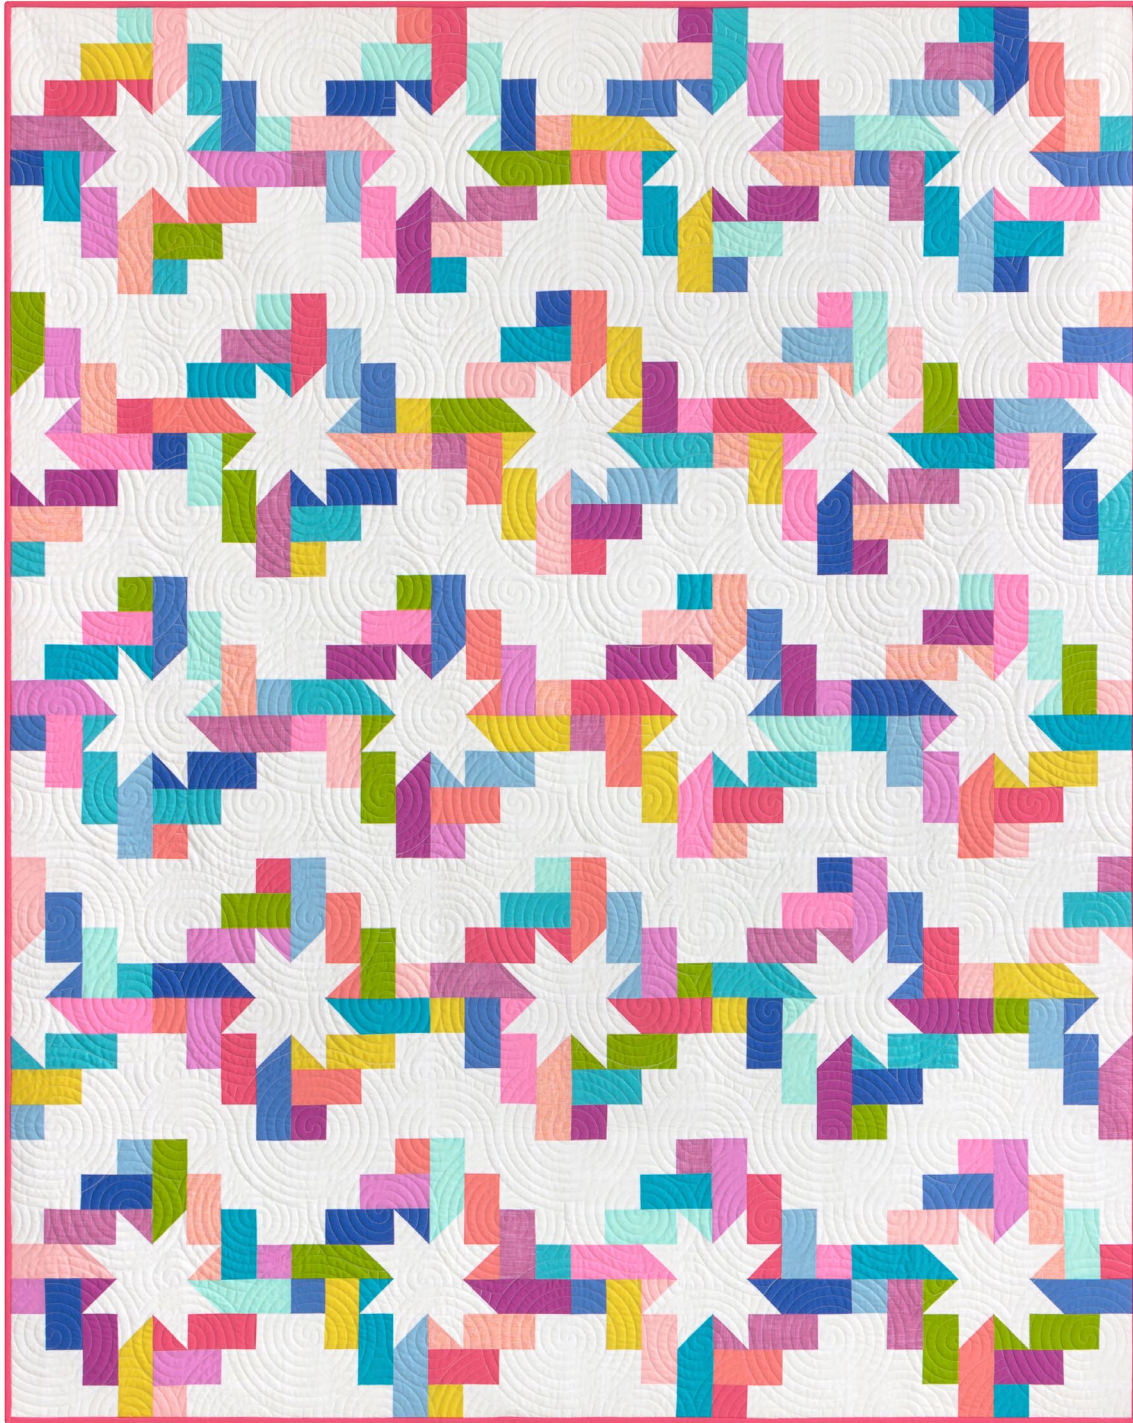

Pattern available for purchase
from modernlymorgan.com

Project Name: **Homespun**
Dimensions: **64" x 80"**
Designed by Modernly Morgan

PRO15144