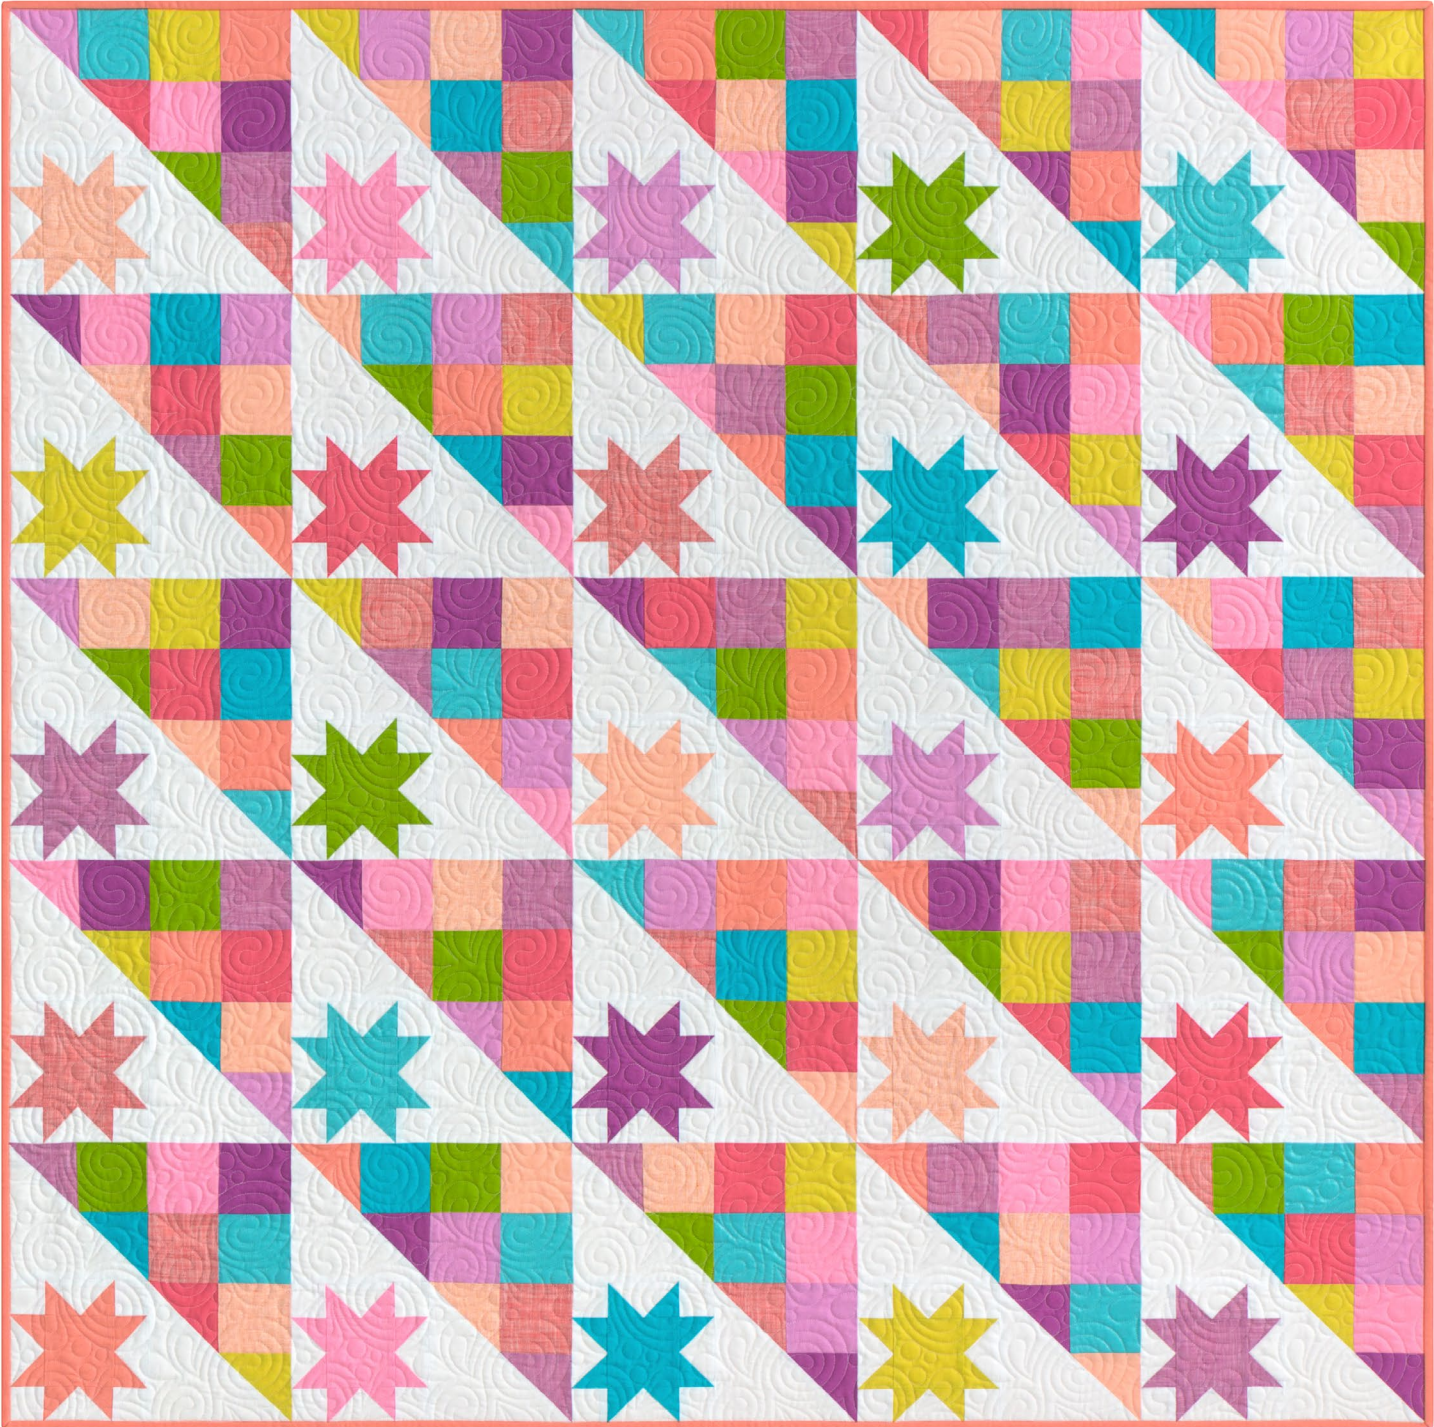

Pattern available for purchase
from modernlymorgan.com

Project Name: **Hodgepodge**
Dimensions: **60" x 60"**
Designed by Modernly Morgan

PRO15143