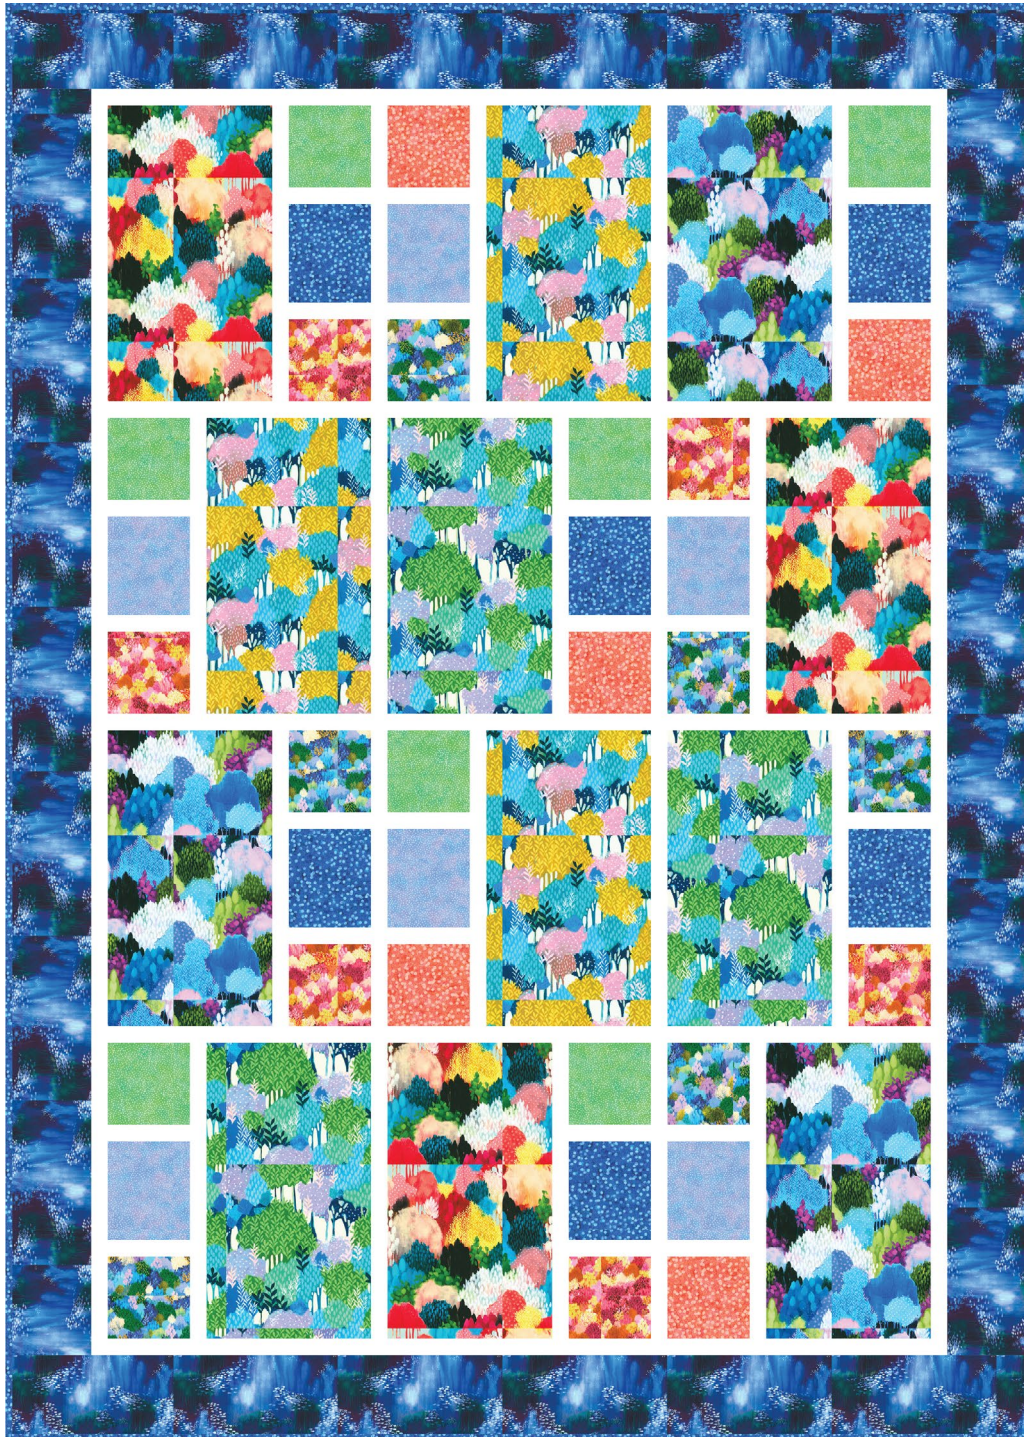

Painterly Trees

Pattern available for purchase
from quiltingrenditions.com

Project Name: **Divisions**
Dimensions: **62 1/2" x 82 1/2"**
Designed by Quilting Renditions

PRO15371