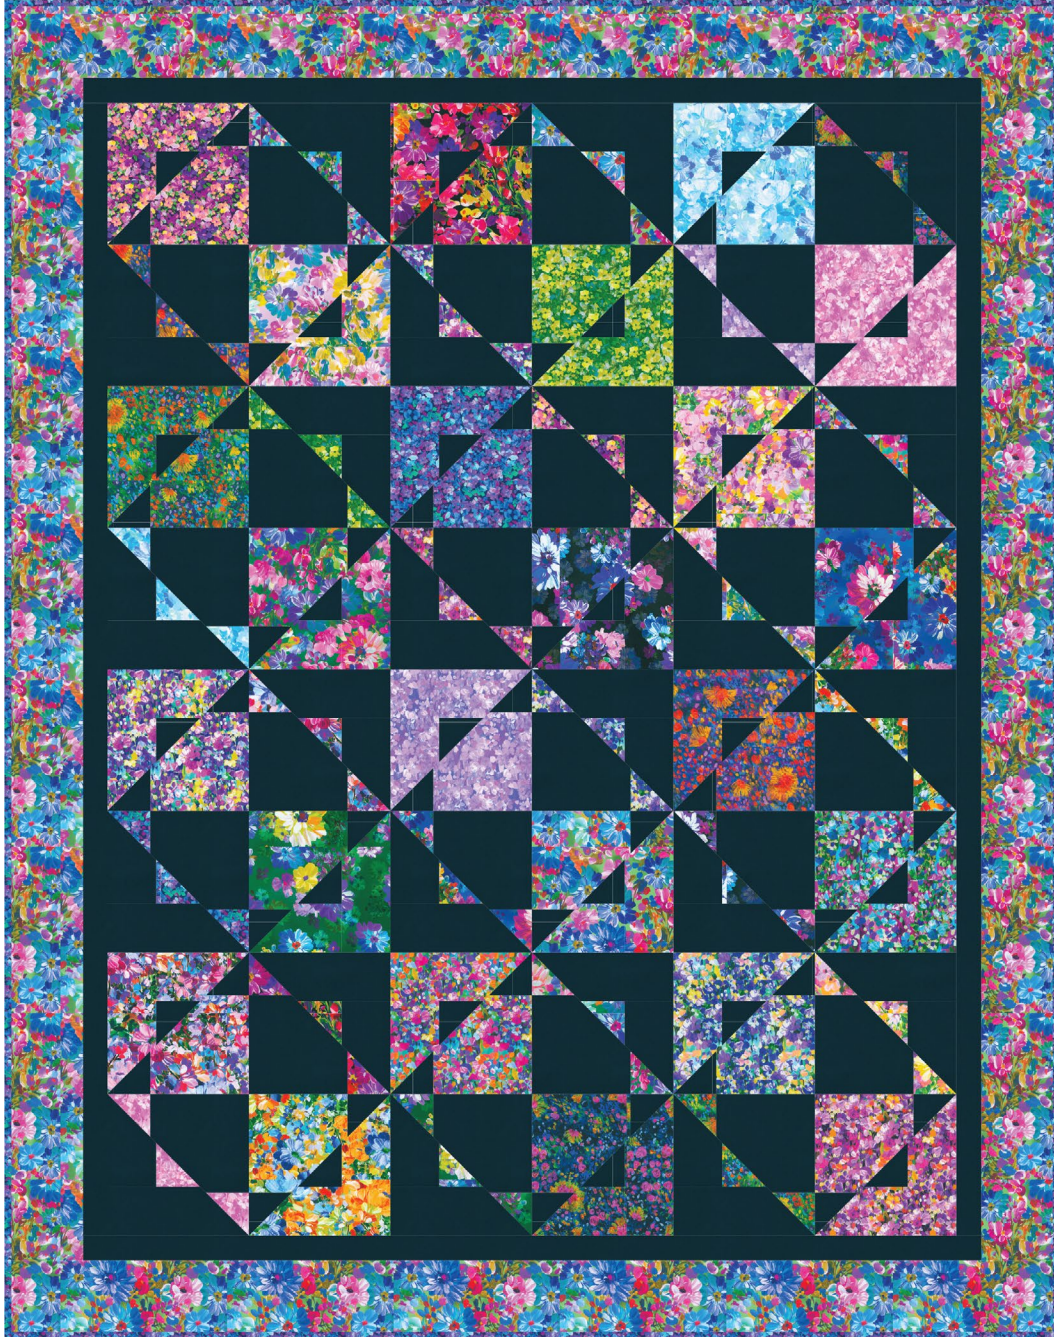

Pattern available for purchase
from gequiltedesigns.com

Project Name: **Kira**
Dimensions: **63" x 80"**
Designed by GE Designs

Precut Friendly

The Kira quilt can be made with one Ten Square - just add background, border and binding!