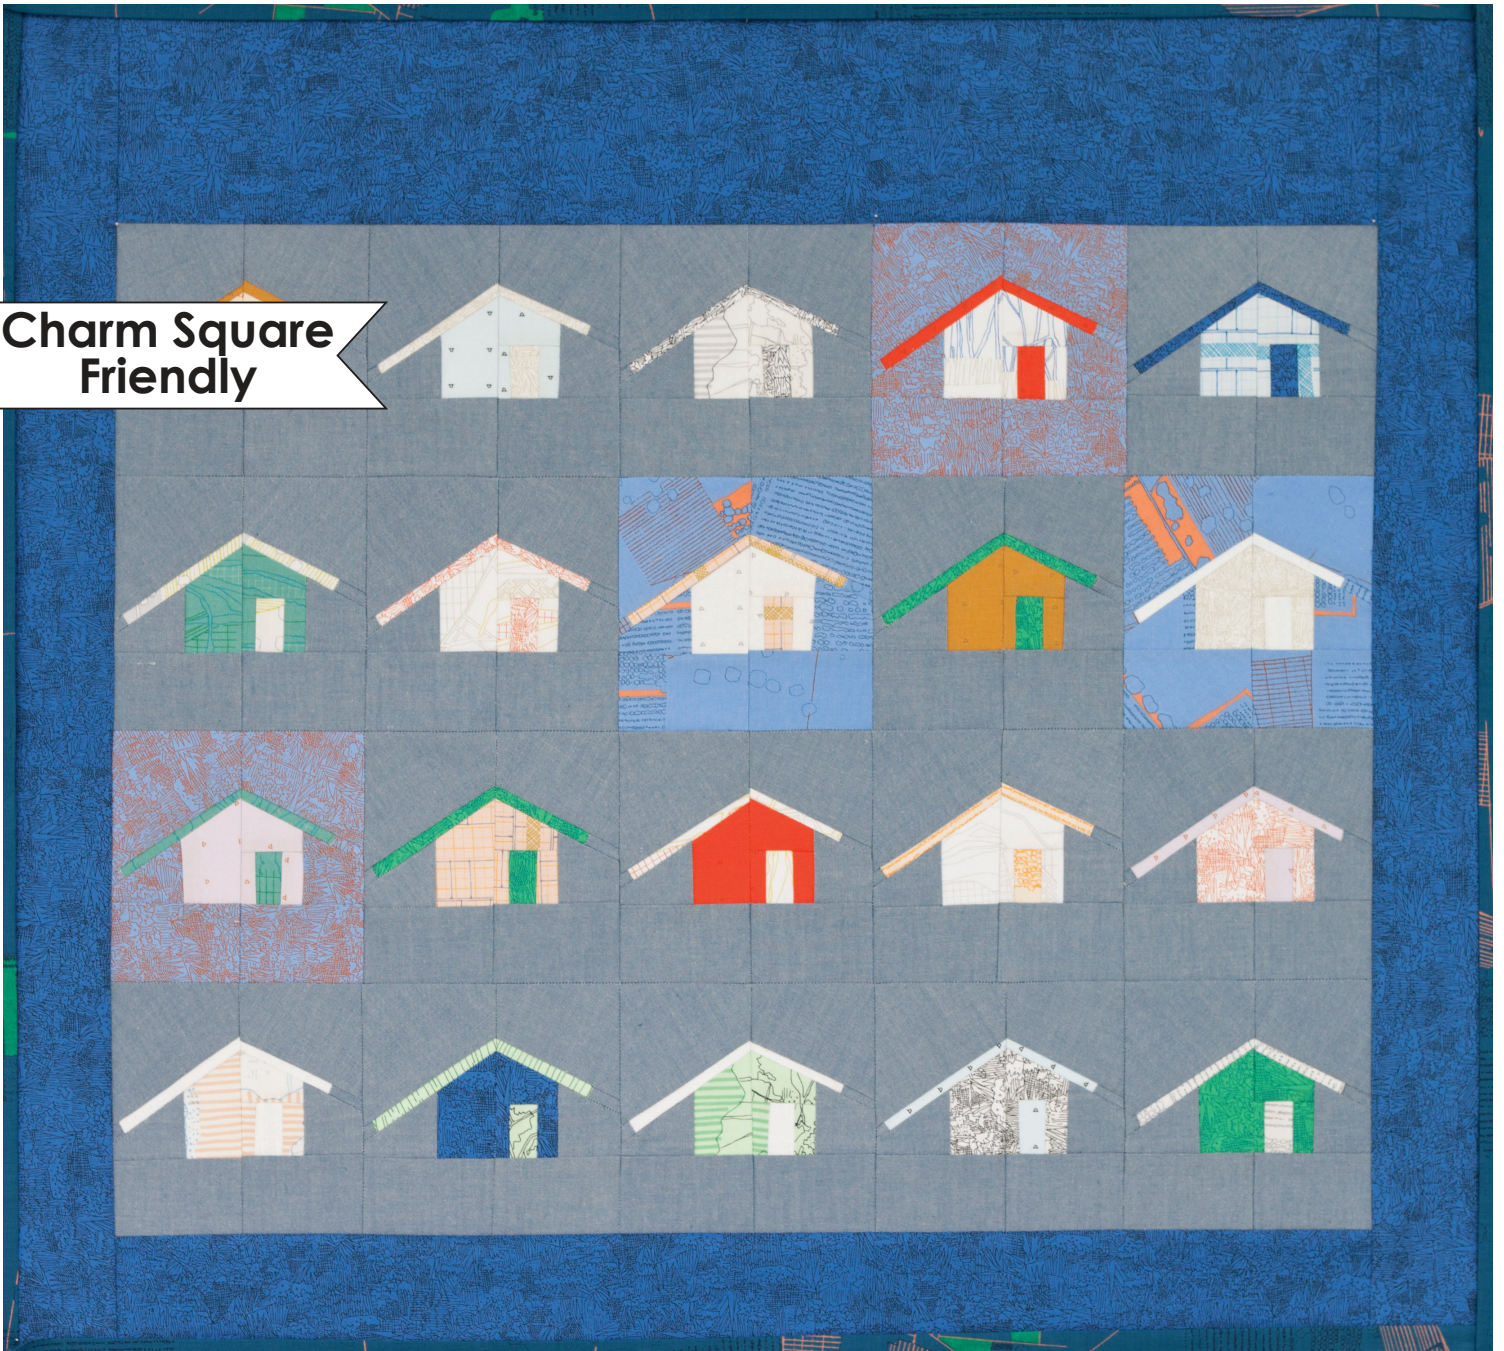

Pattern available for purchase  
from [www.carolynfriedlander.com](http://www.carolynfriedlander.com)

**Quilt Name:** Outhouse  
**Dimensions:** 26 1/2" x 29 1/2"  
Designed by Carolyn Friedlander

Charm Square  
Friendly