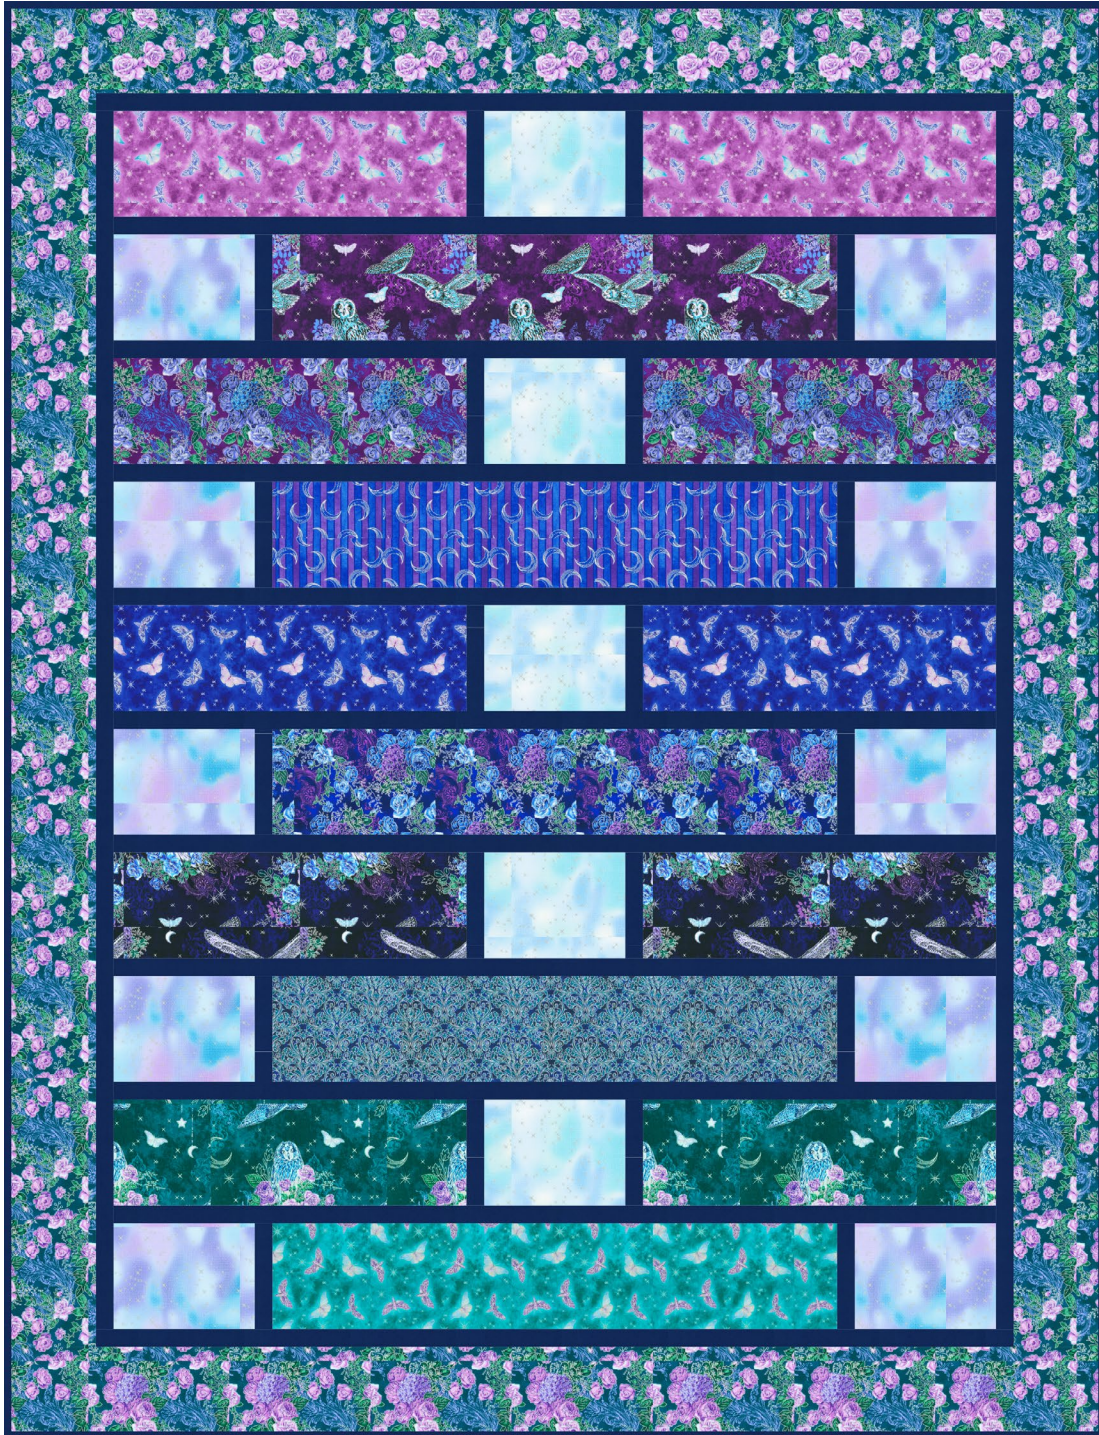

Pattern available for purchase
from quiltingrenditions.com

Project Name: **Bridges**
Dimensions: **62 1/2" x 81 1/2"**
Designed by Quilting Renditions

PRO14926