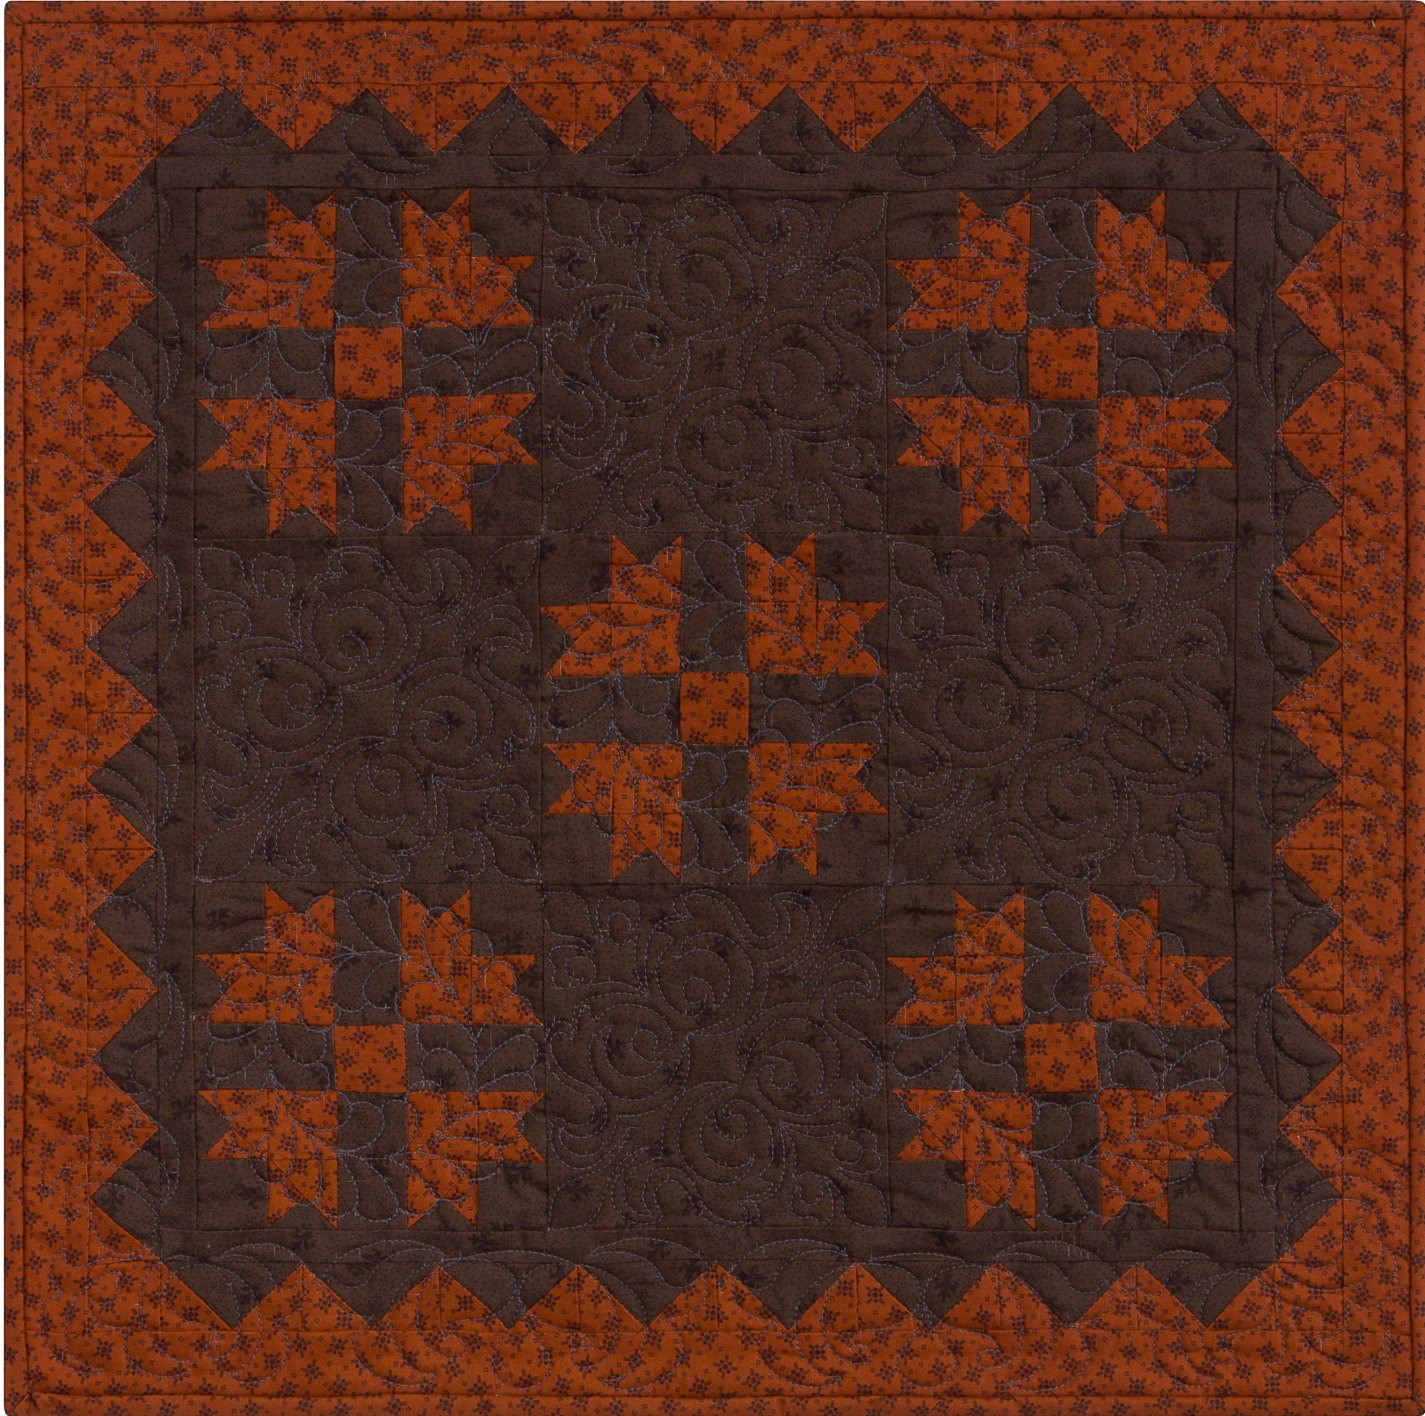

Pattern available for purchase
from yellowcreekquilt.com

Project Name: **Gather 'Round**
Dimensions: **20" x 20"**
Designed by Jill Shaulis
Small

PRO13828