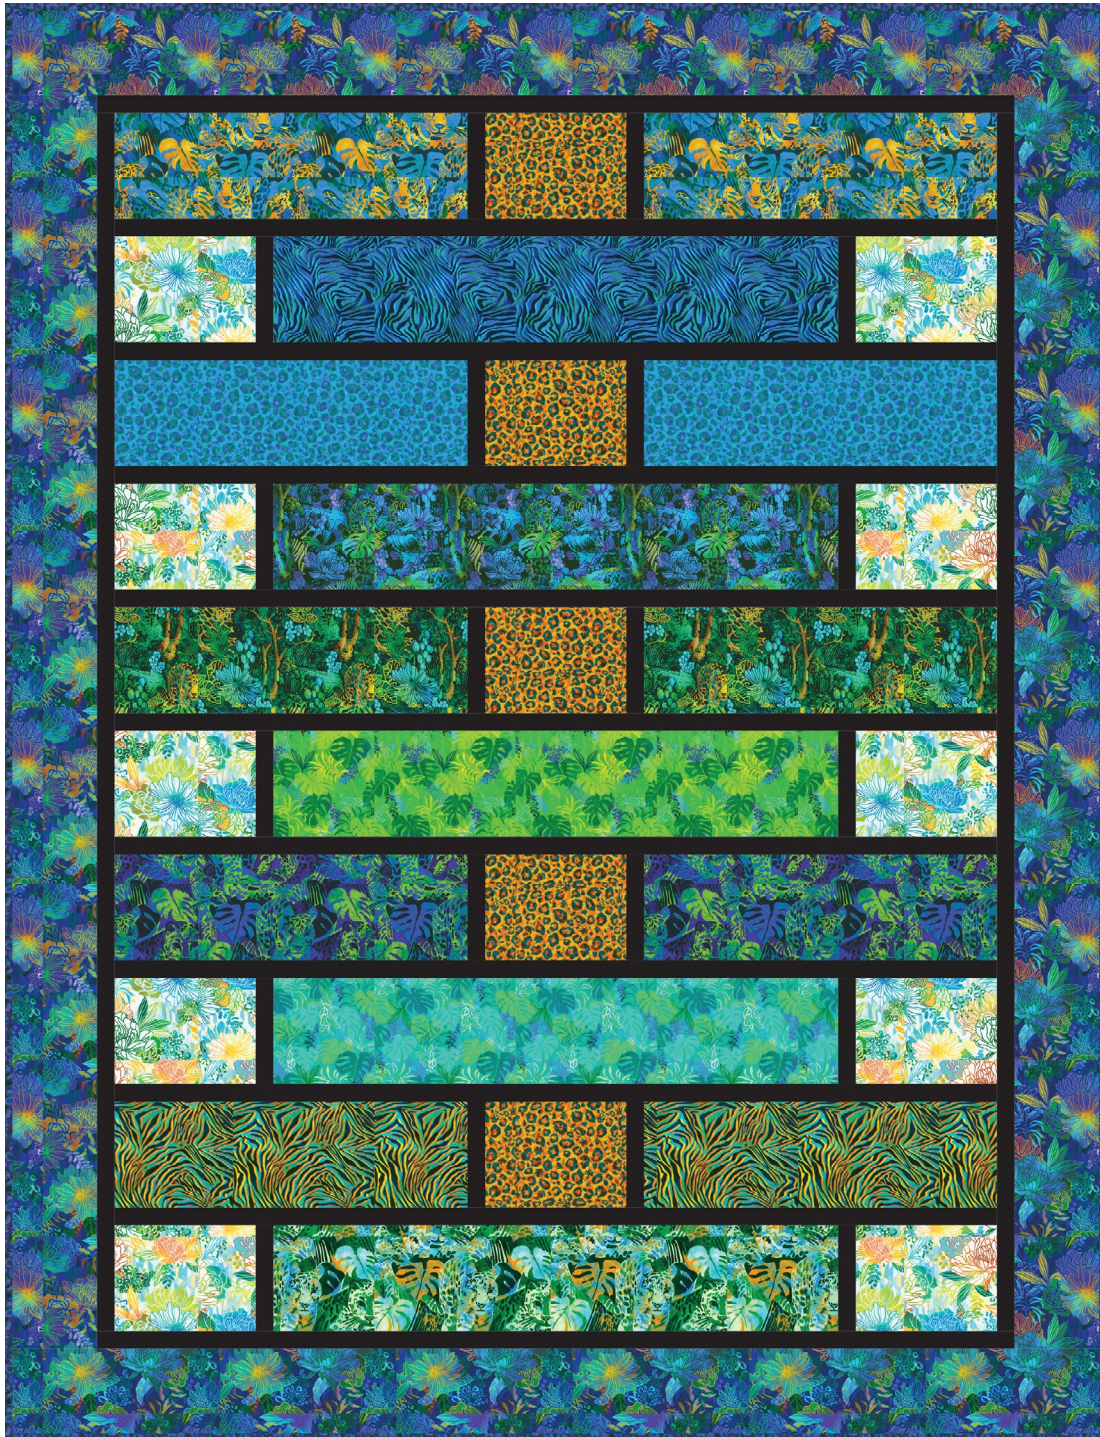

Pattern available for purchase
from quiltingrenditions.com

Project Name: **Bridges**
Dimensions: **62 1/2" x 82 1/2"**
Designed by Quilting Renditions

PRO15140