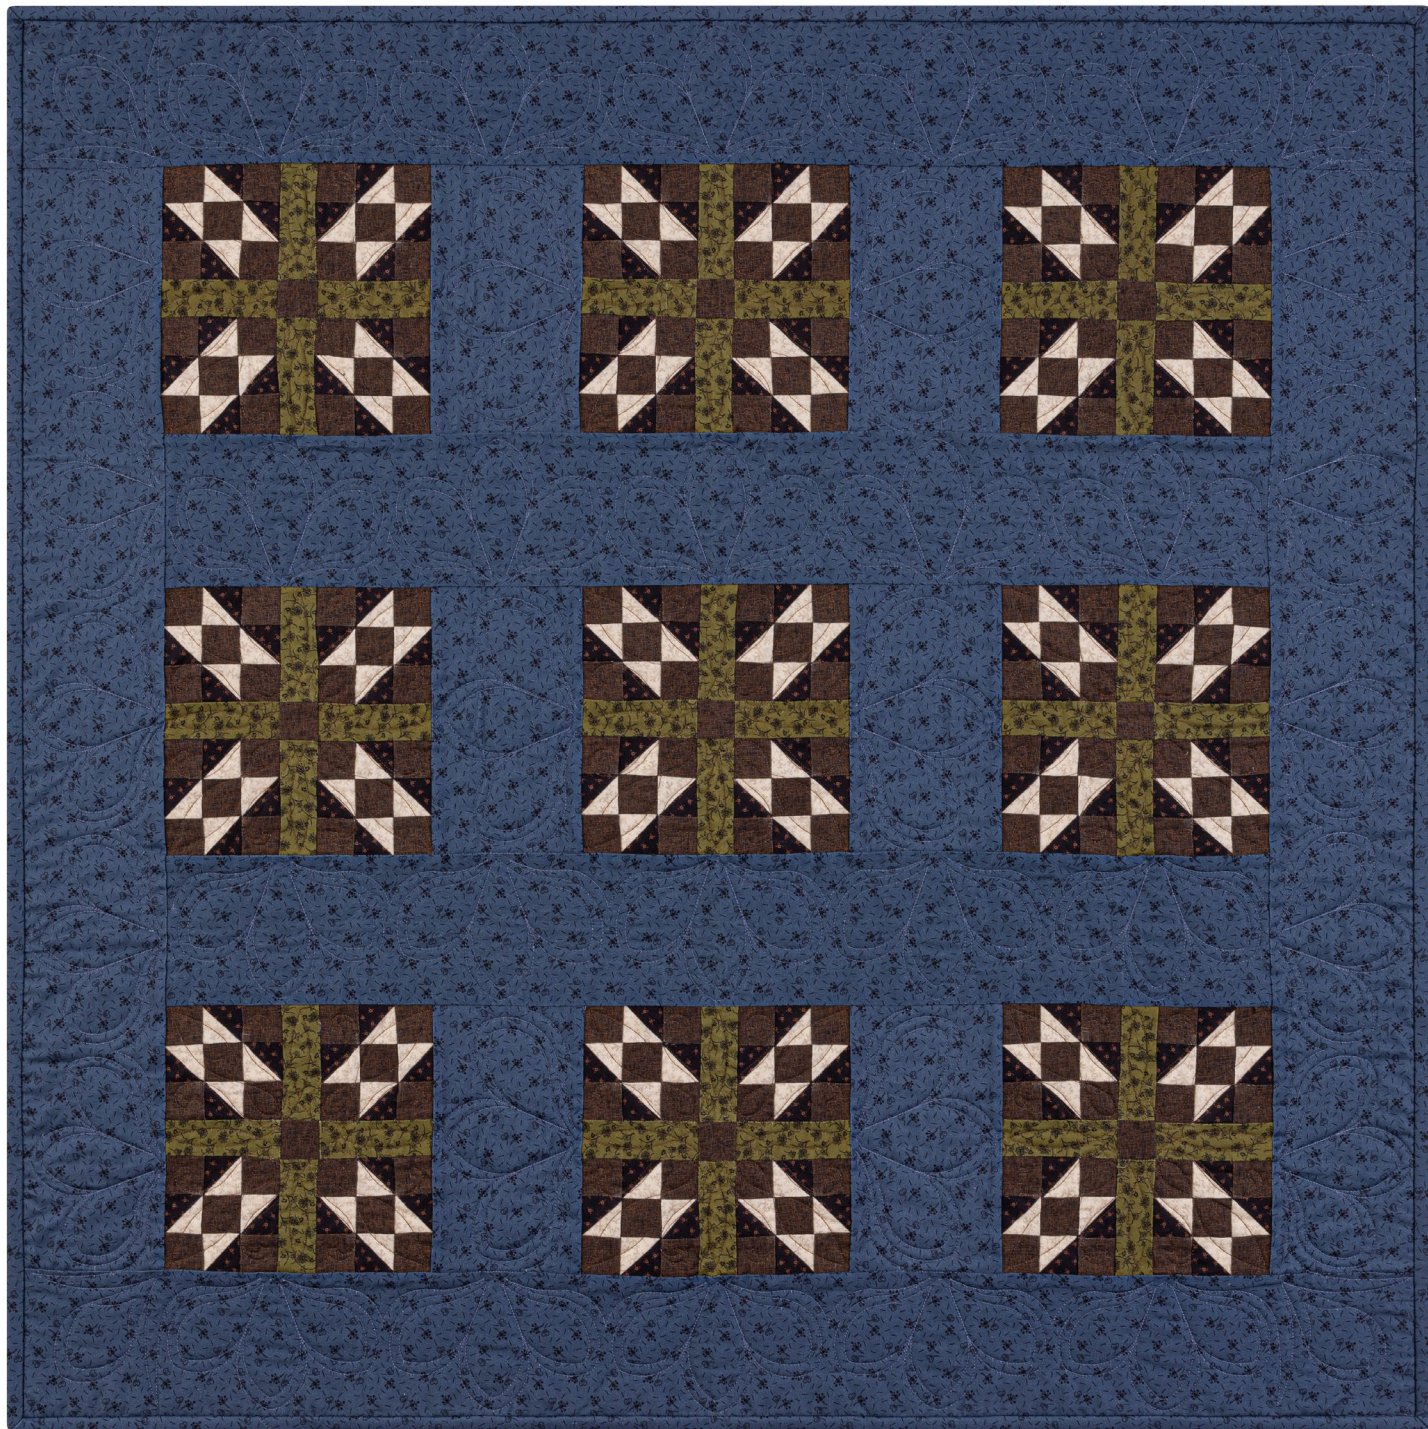

Pattern available for purchase
from yellowcreekquilt designs.com

Project Name: **The Blue Room**
Dimensions: **37 1/4" x 37 1/4"**
Designed by Jill Shaulis

PRO15705