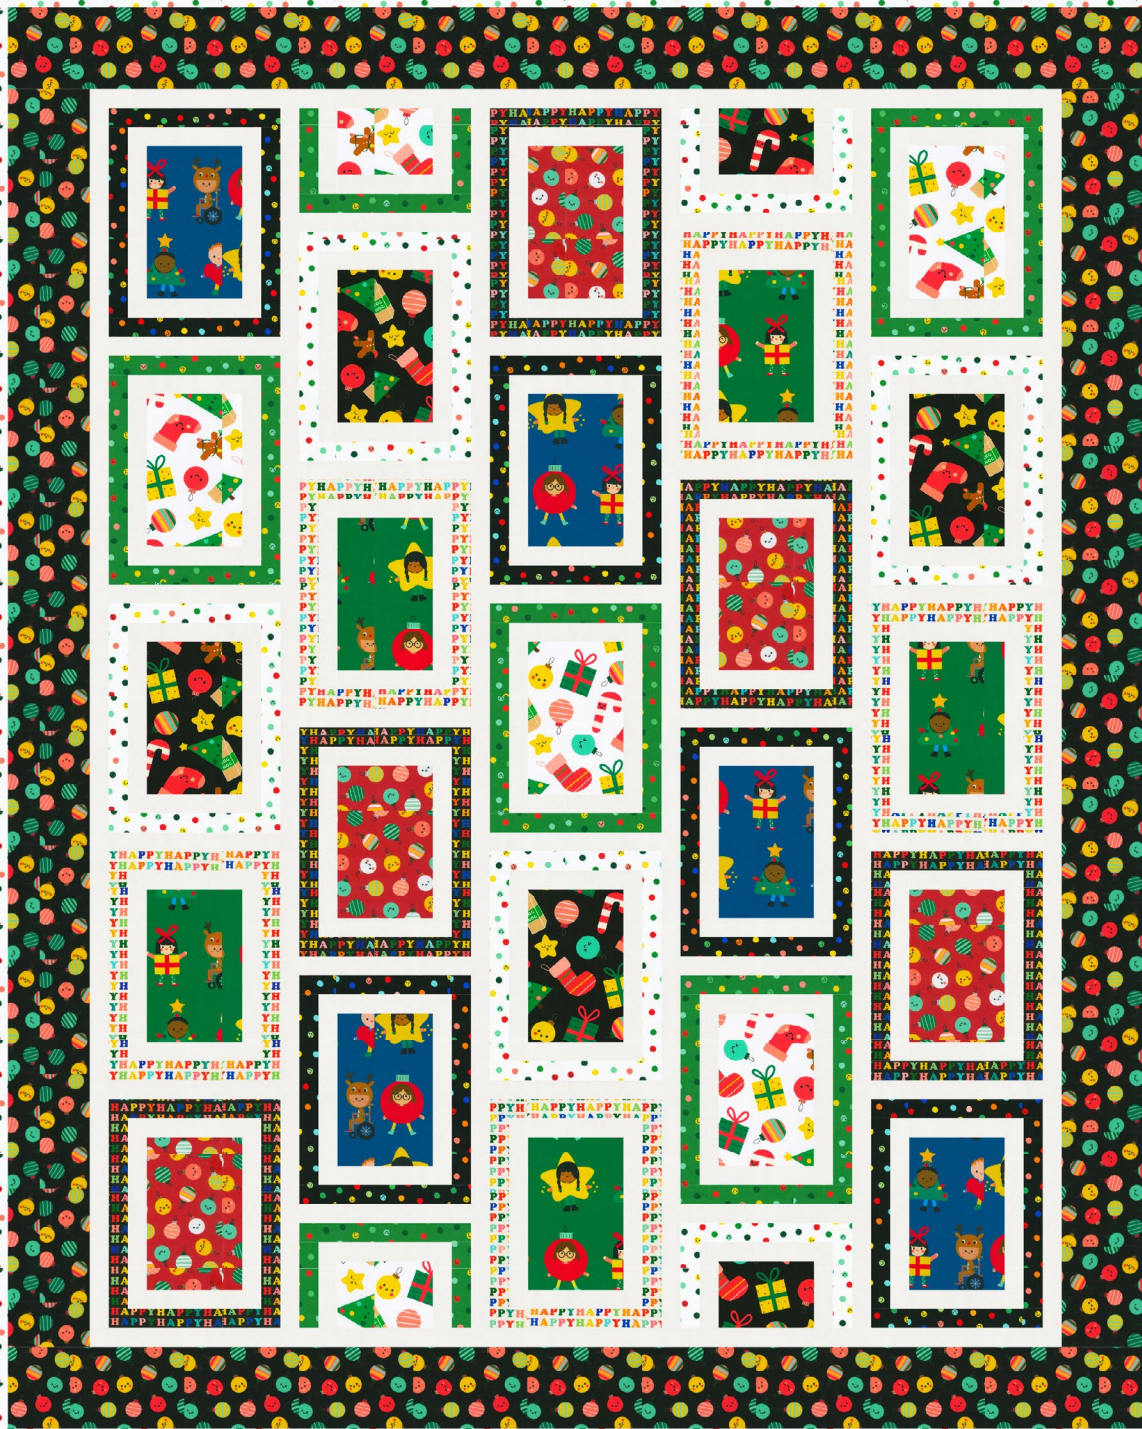

Pattern available for purchase
from mountainpeekcreations.com

Project Name: **Snapshot**
Dimensions: **60 1/2" x 75 1/2"**
Designed by Mountainpeek Creations

PRO14548