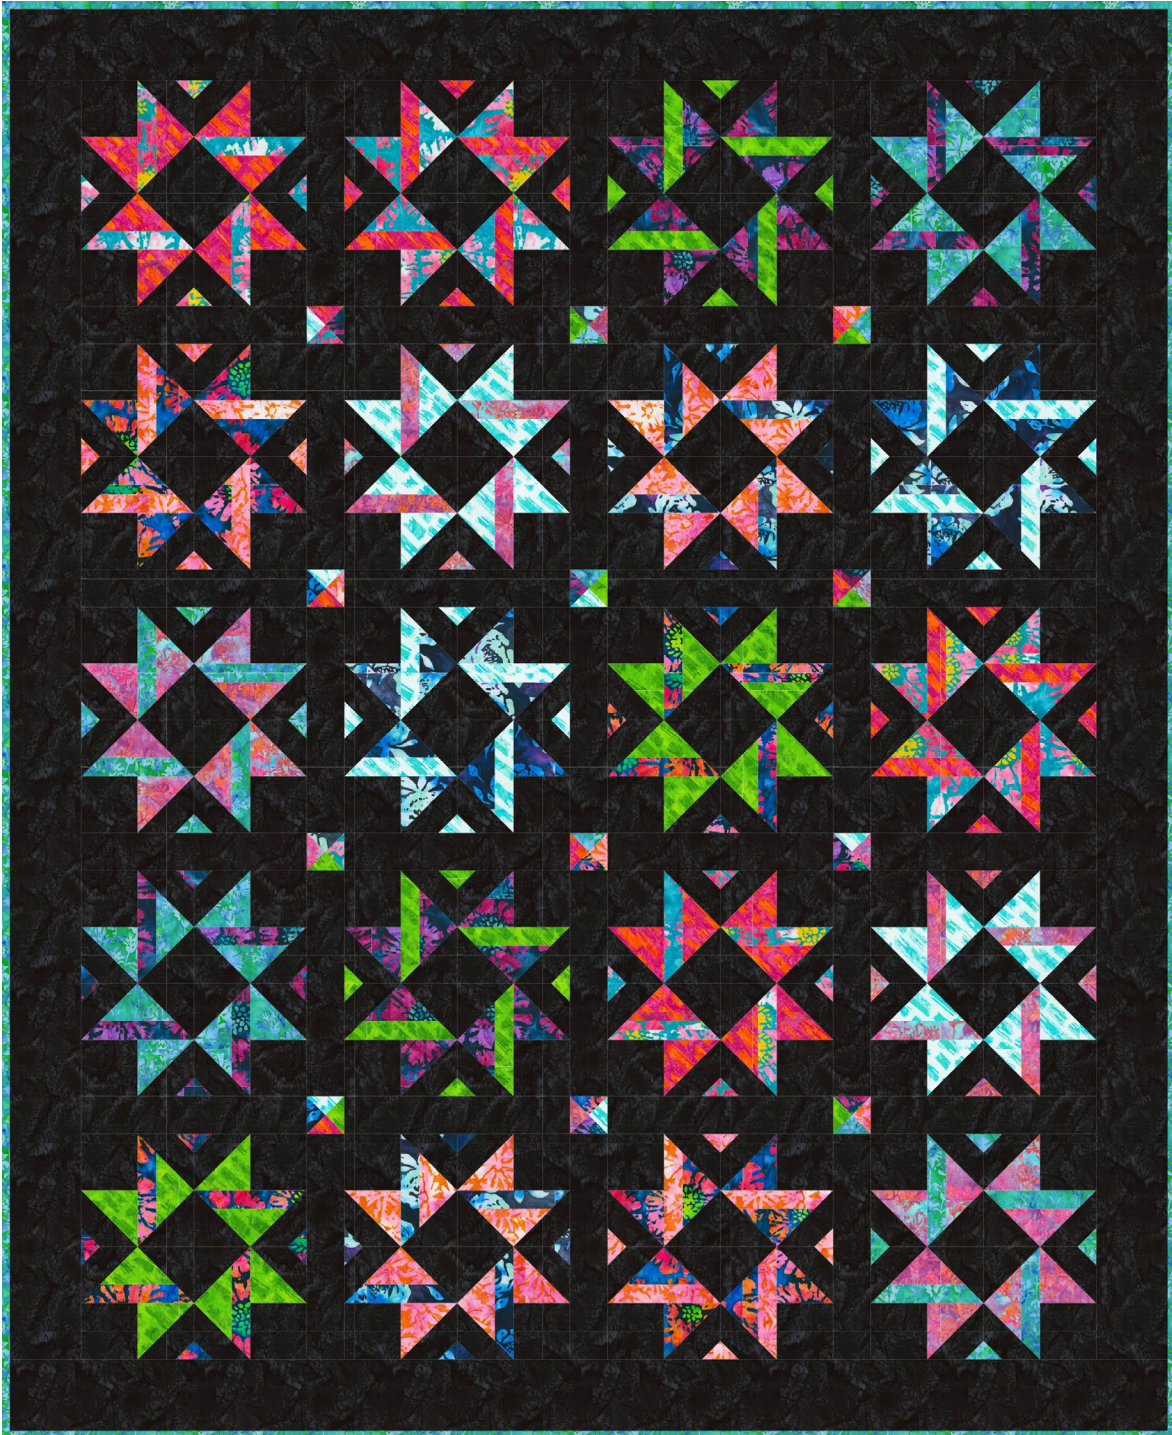

Pattern available for purchase
from satomiquilts.com

Project Name: **Striped Ribbon Star**
Dimensions: **62" x 76"**
Designed by Satomi Quilts

PRO14869