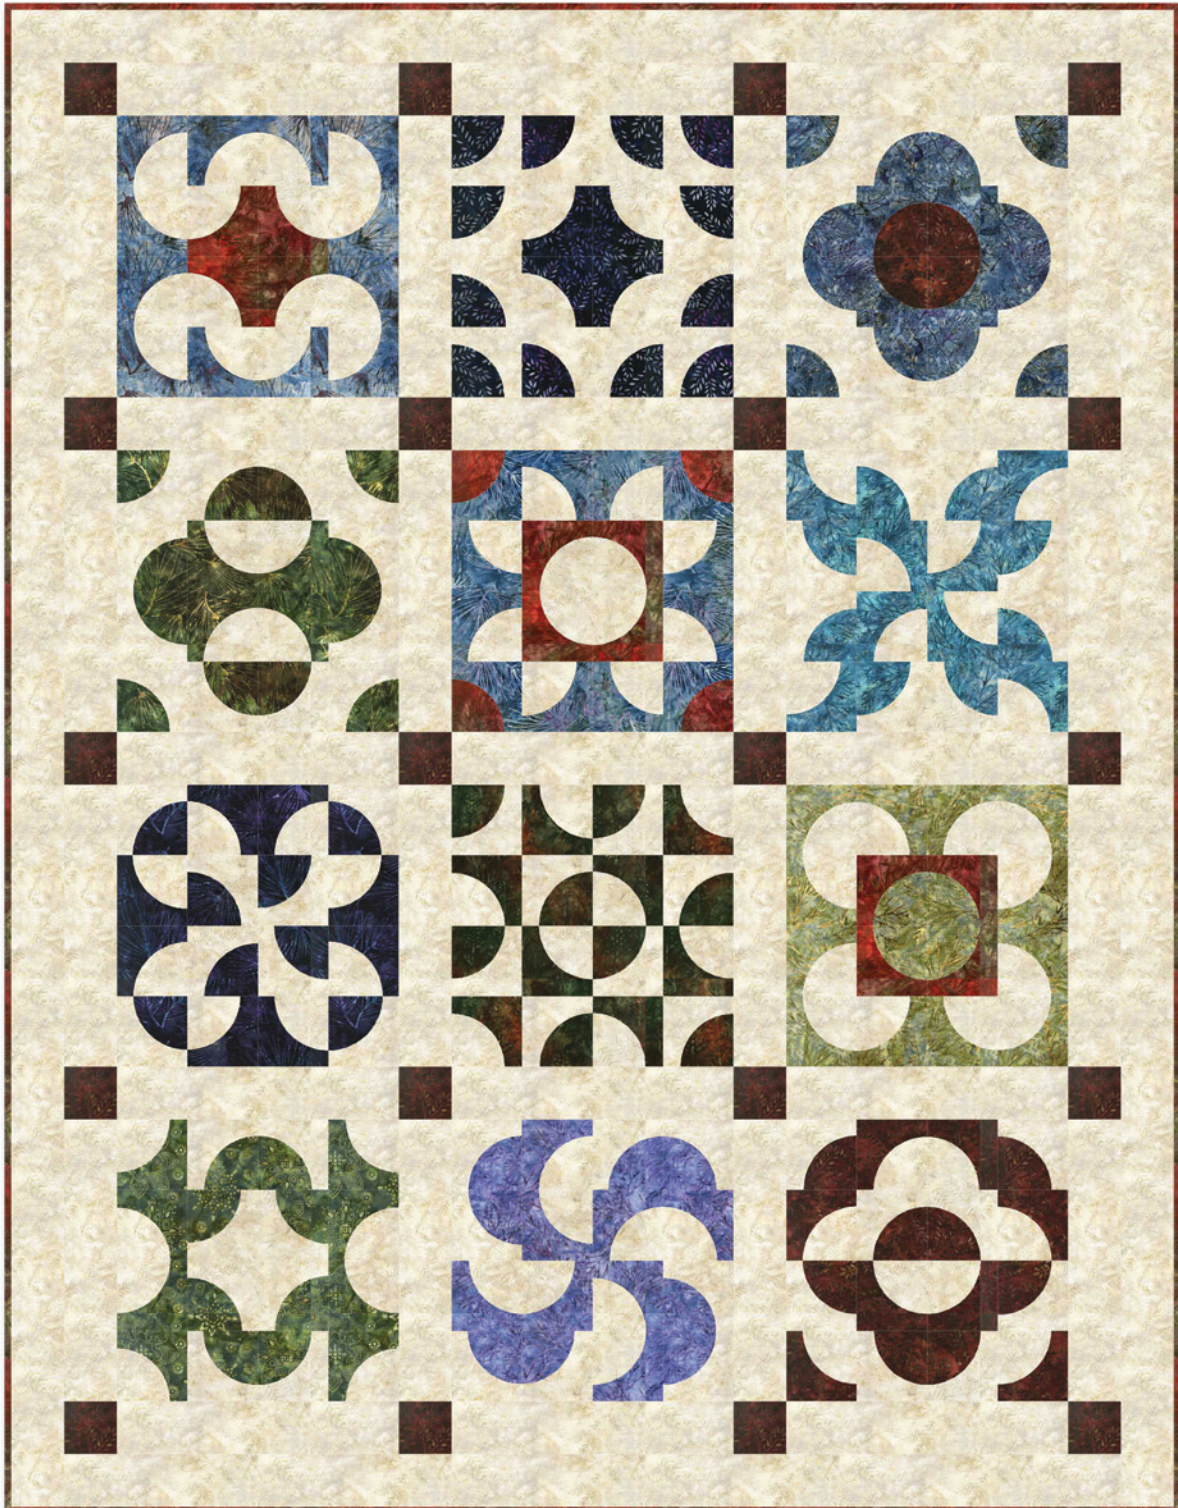

Many Paths

designed by Elisa's Back Porch Design

featuring
Northwoods
by **Lynn**

66" x 85"

ROBERTKAUFMAN
F A B R I C S
www.robertkaufman.com

Pattern available to purchase directly from
Elisa's Back Porch Design
www.backporchdesign.com