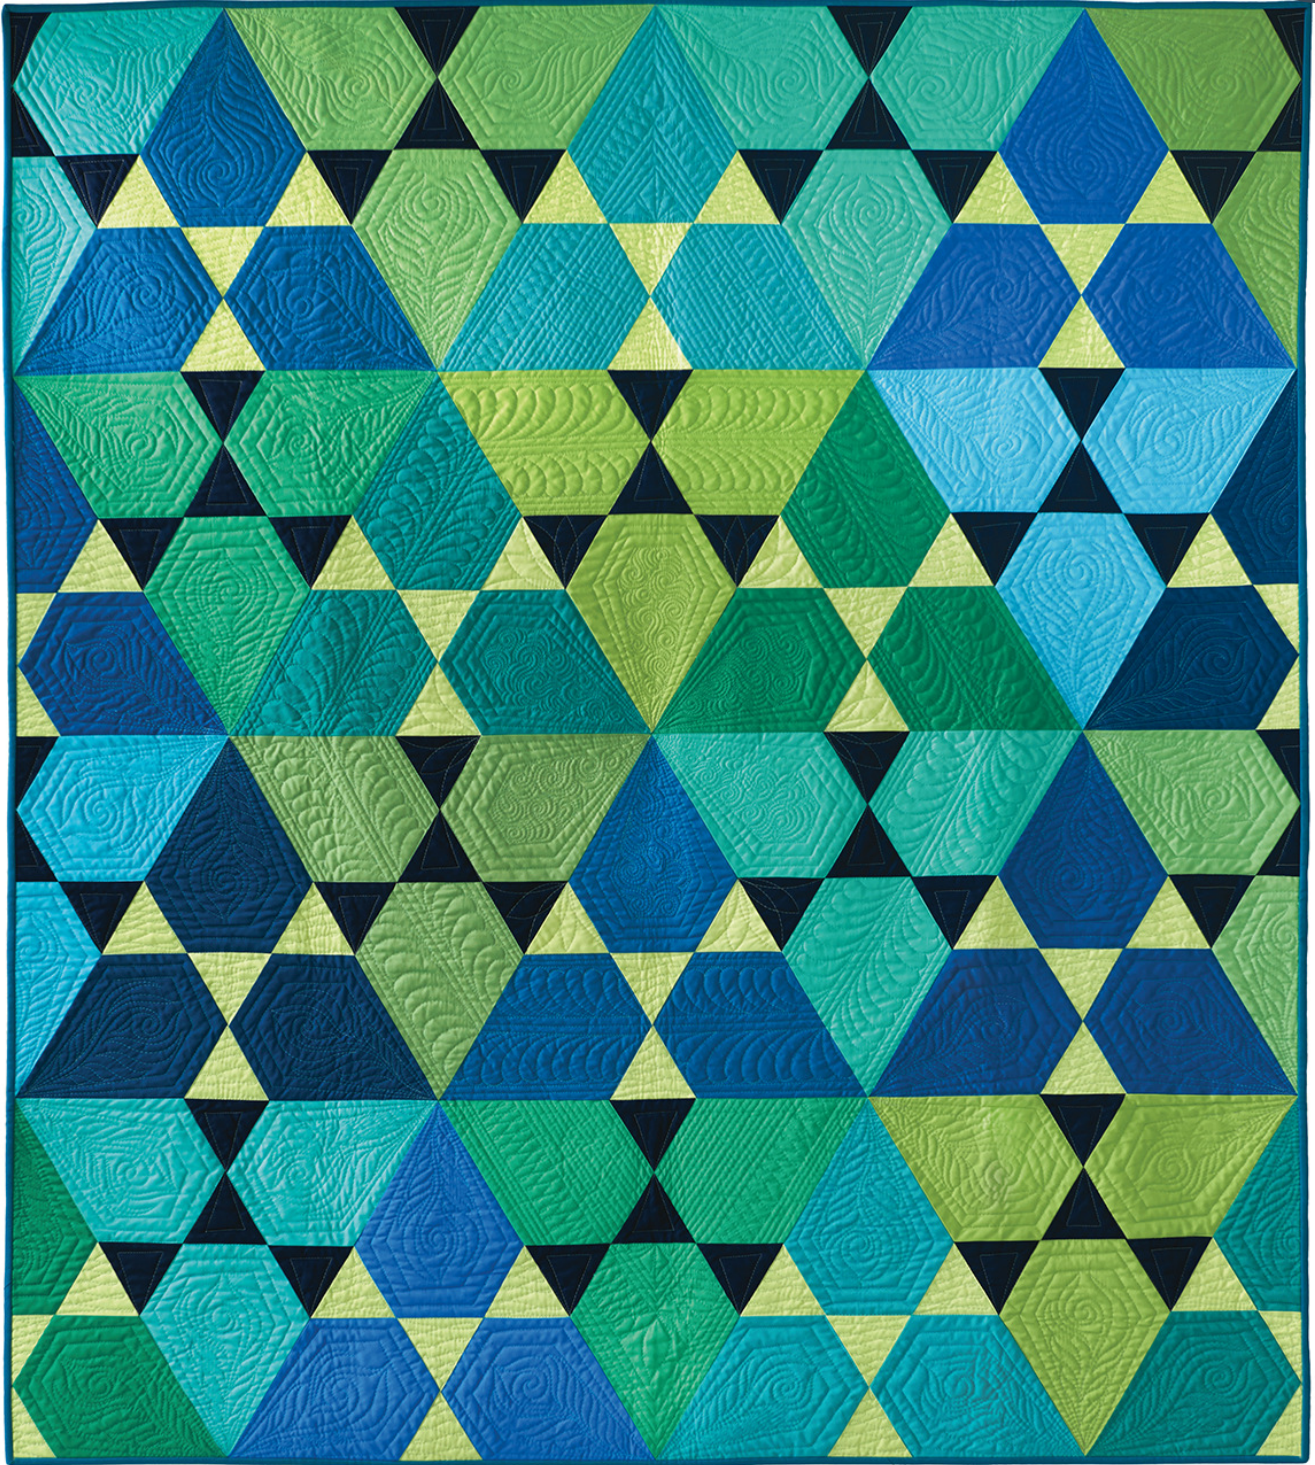

Lotus

designed by Jaybird Quilts

featuring

KONA[®]
cotton solids
30TH
1984
2014
ANNIVERSARY

52" x 60"

Pattern is available for purchase
from www.jaybirdquilts.com

ROBERT KAUFMAN
F A B R I C S