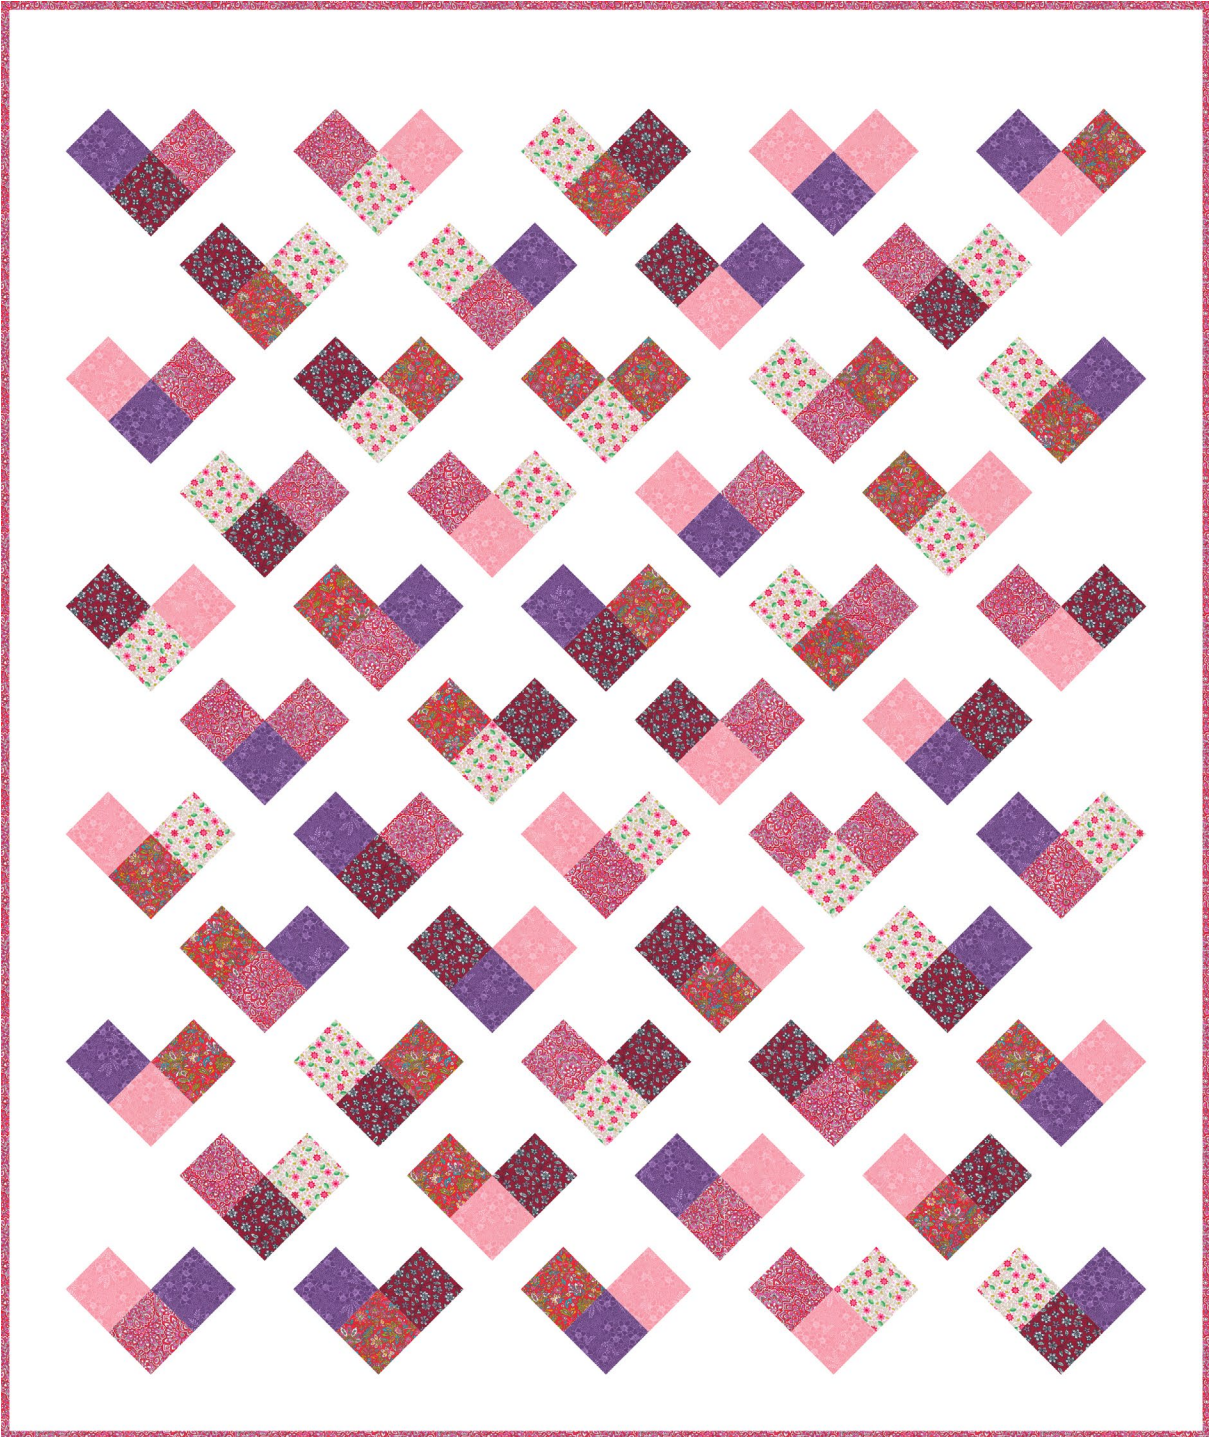

Pattern available for purchase
from quiltylove.com

Project Name: **Quilty Hearts**
Dimensions: **61" x 72"**
Designed by Quilty Love

PRO14729