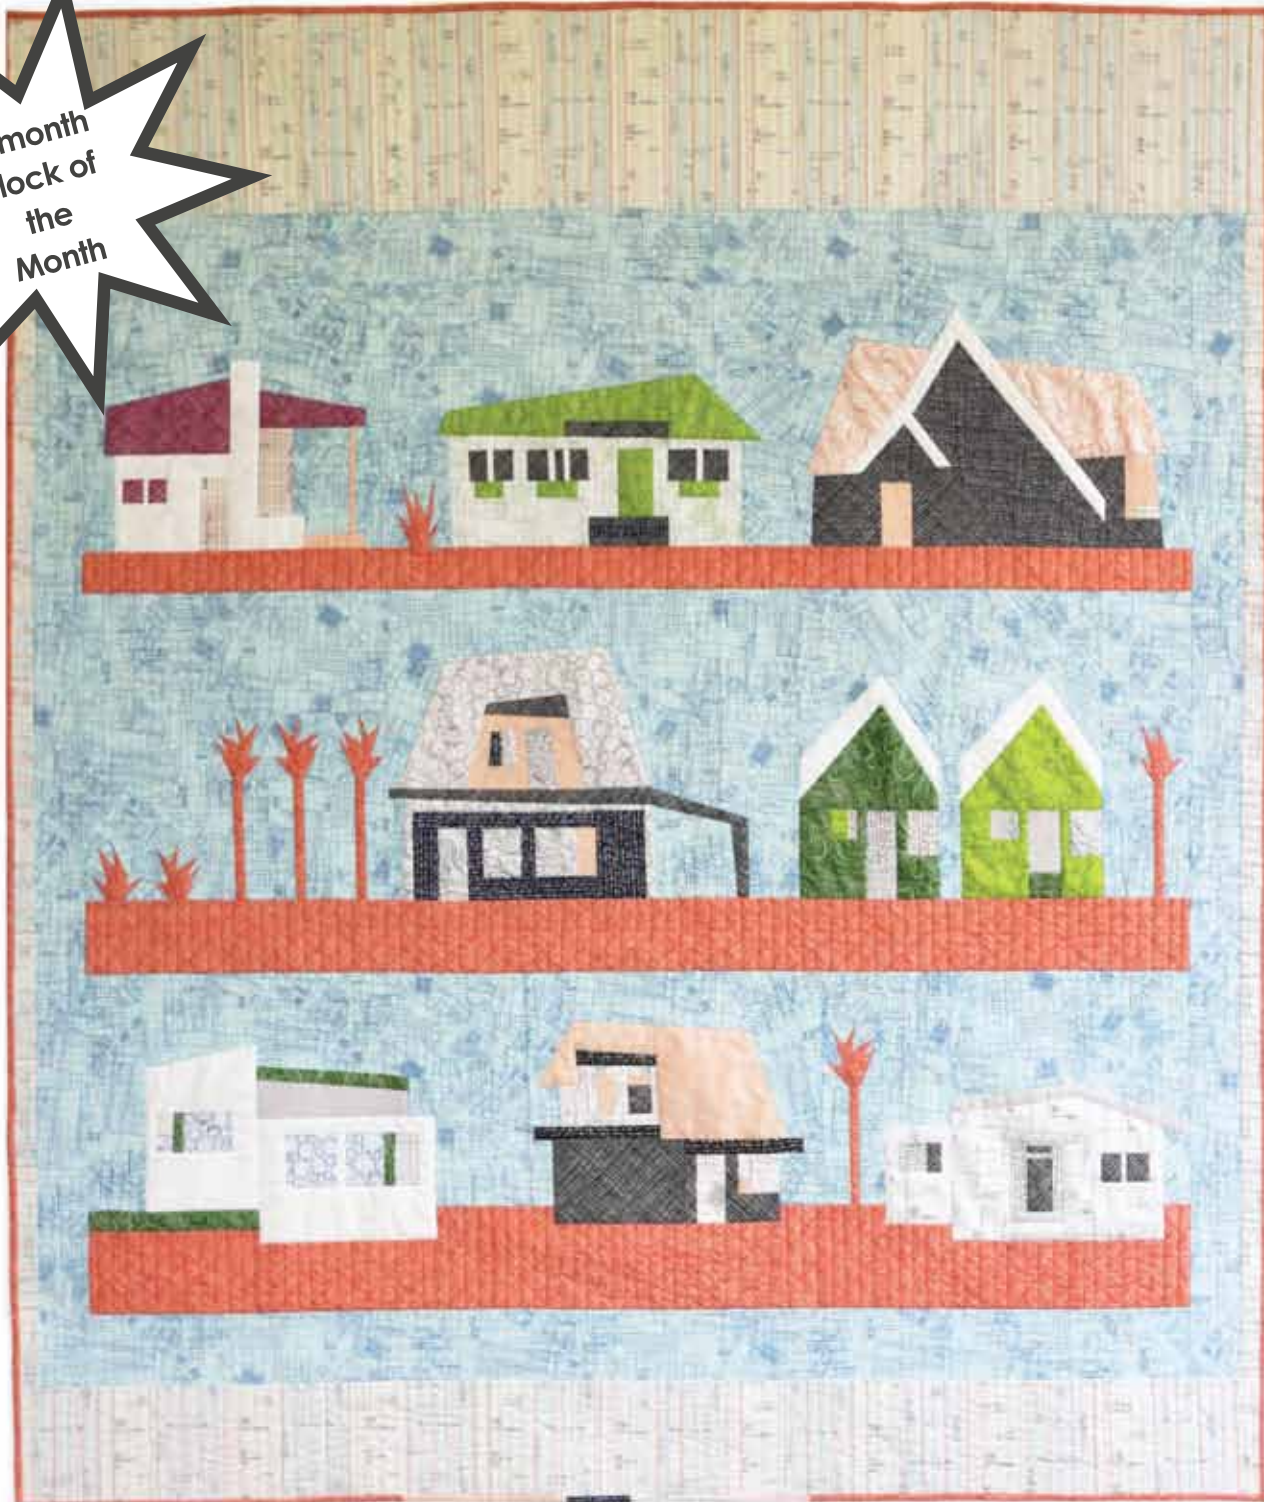

Local

designed by Carolyn Friedlander

featuring

ARCHITEXTURES

carolyn friedlander

61" x 71"

ROBERT KAUFMAN

F A B R I C S