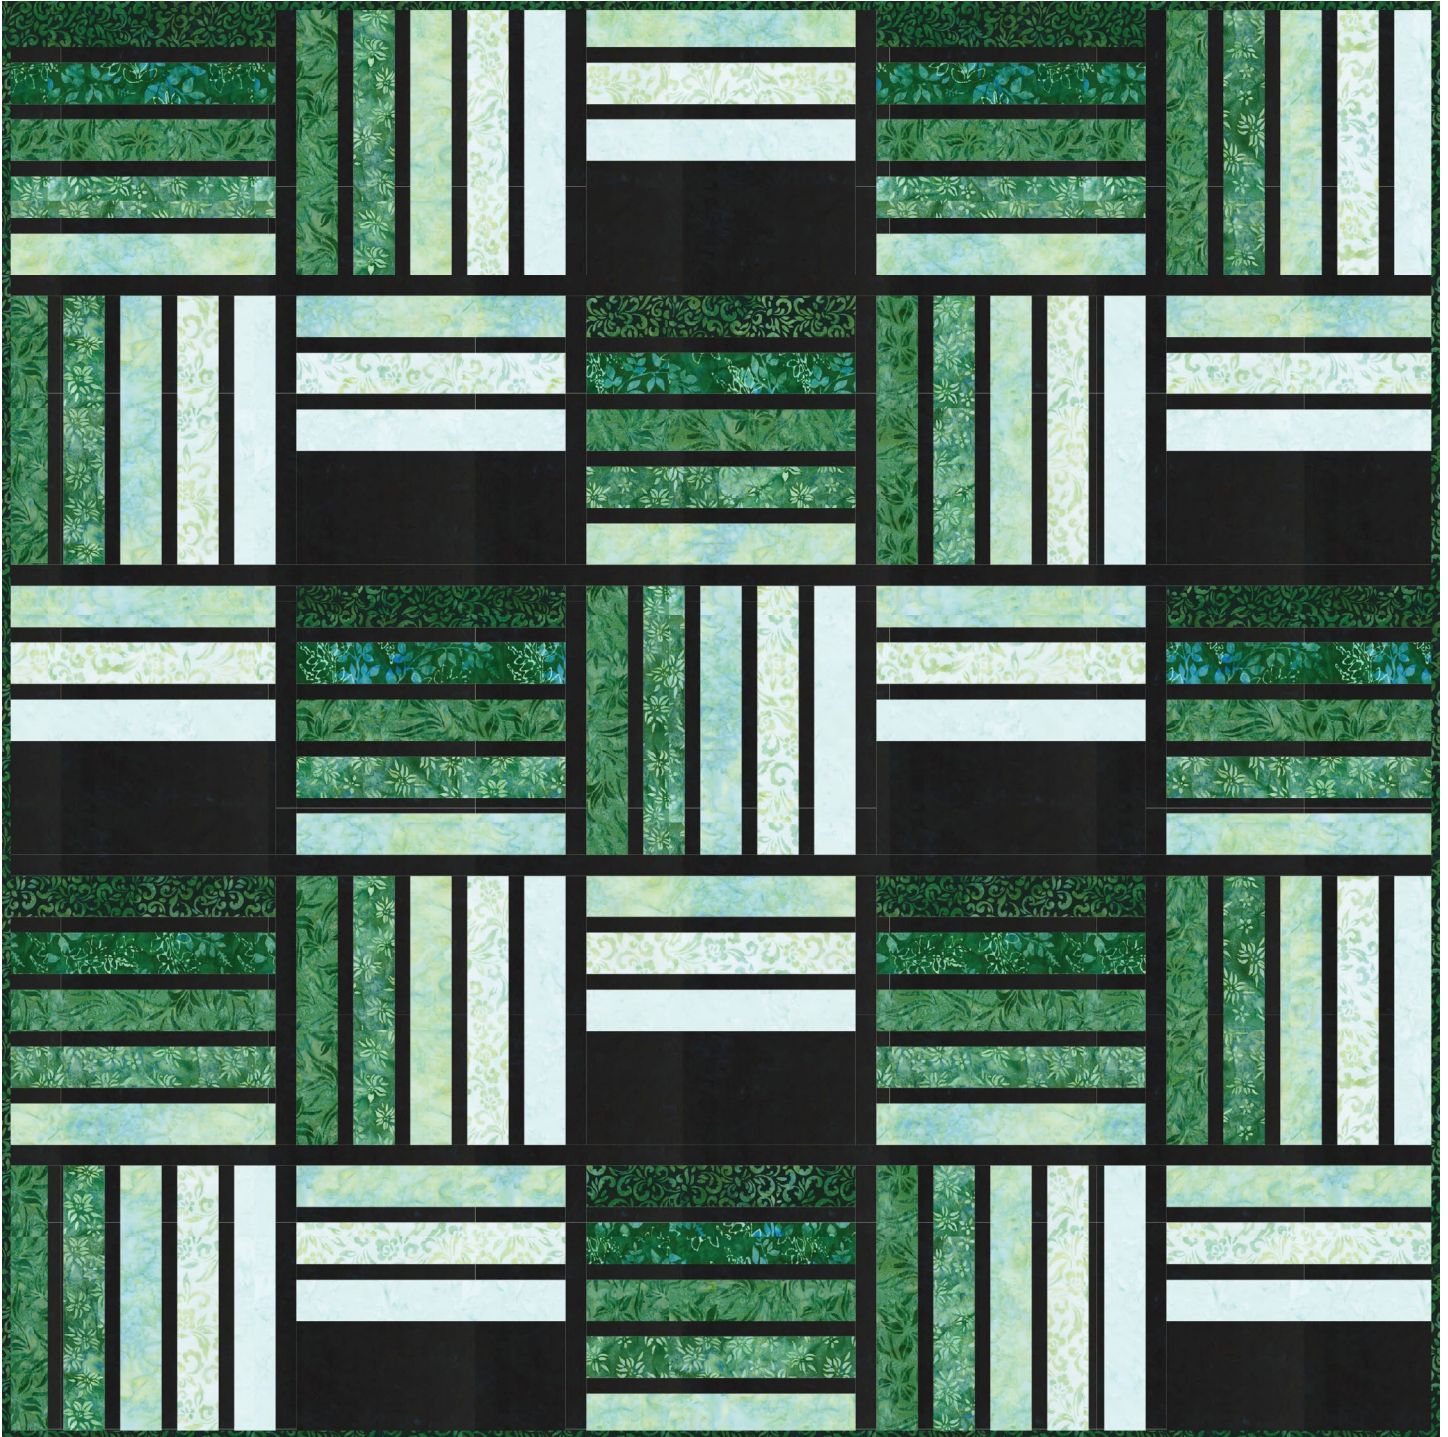

Lily Bella Lynn

Pattern available for purchase
from thencamejune.com

Project Name: **Blakely**
Dimensions: **69" x 69"**
Designed by Then Came June

PRO15190