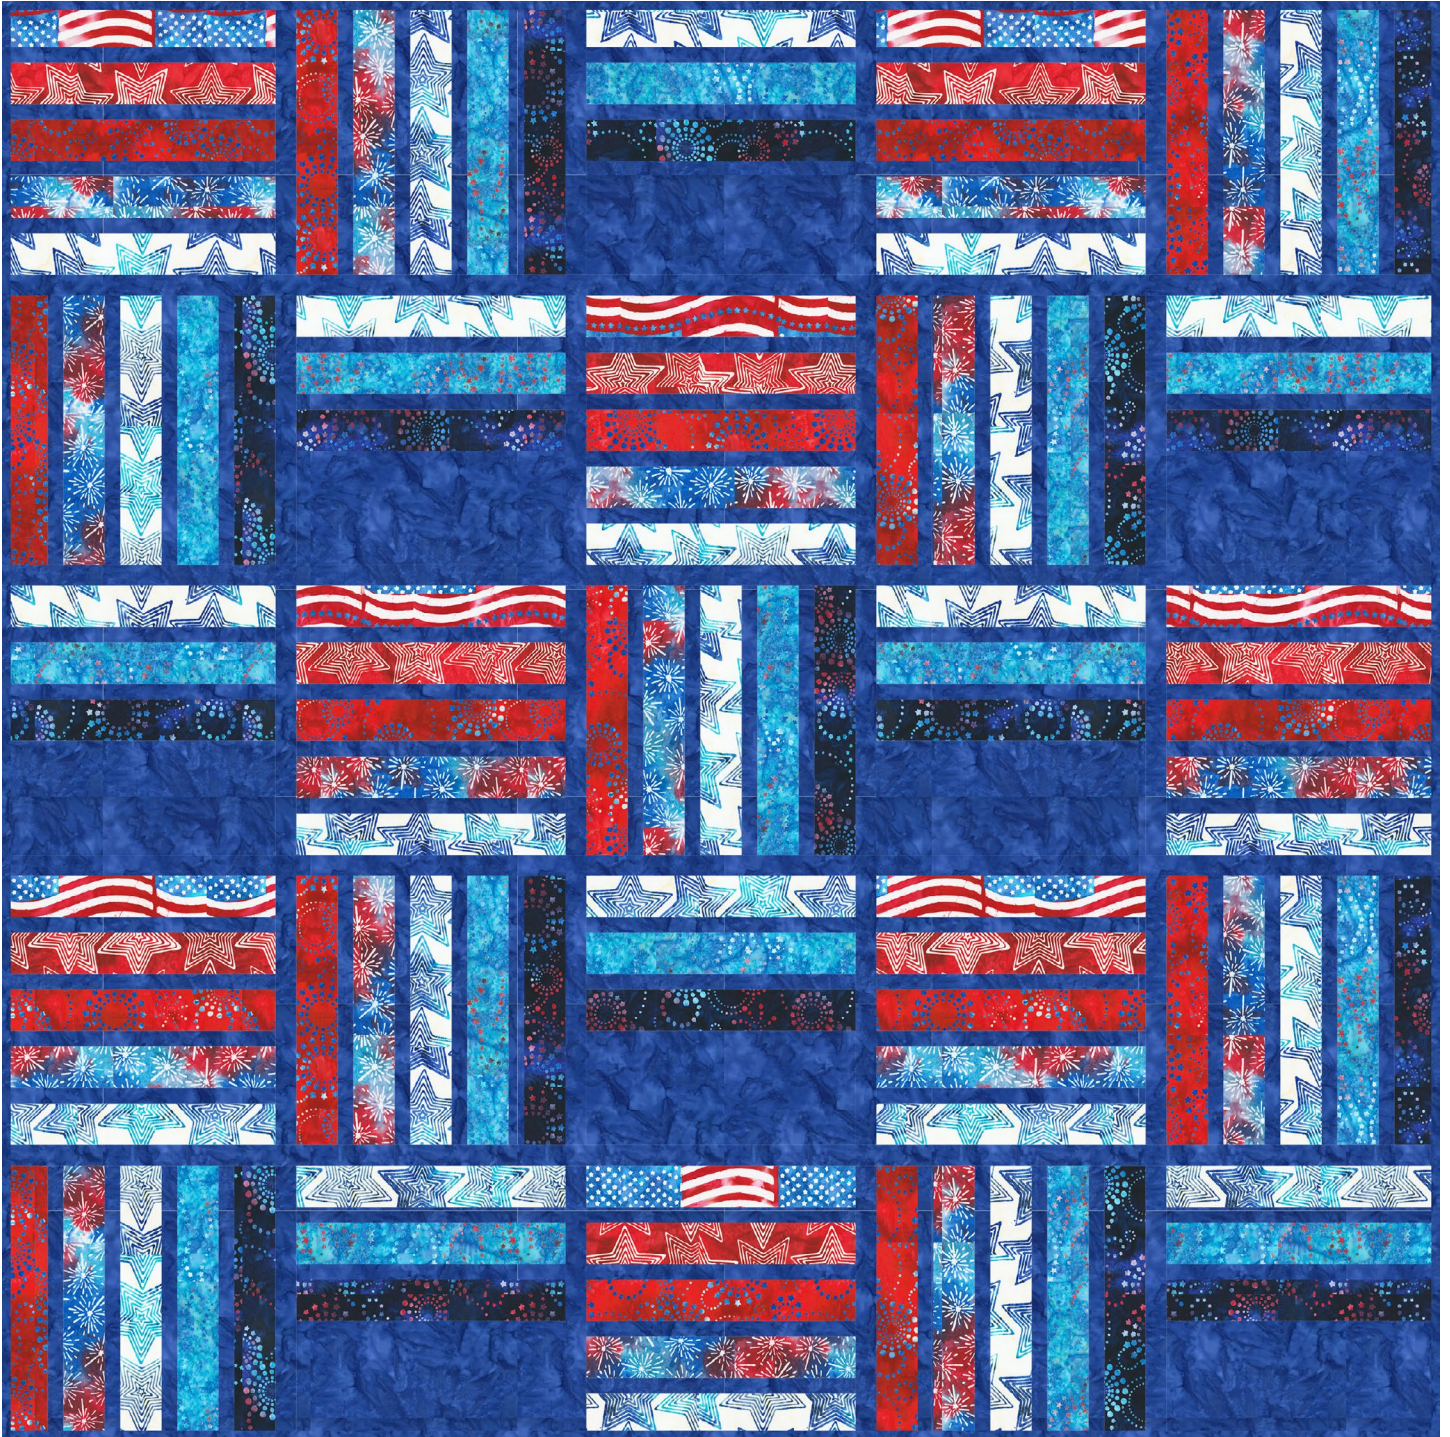

Pattern available for purchase
from thencamejune.com

Project Name: **Blakely**
Dimensions: **69" x 69"**
Designed by Then Came June

PRO15694