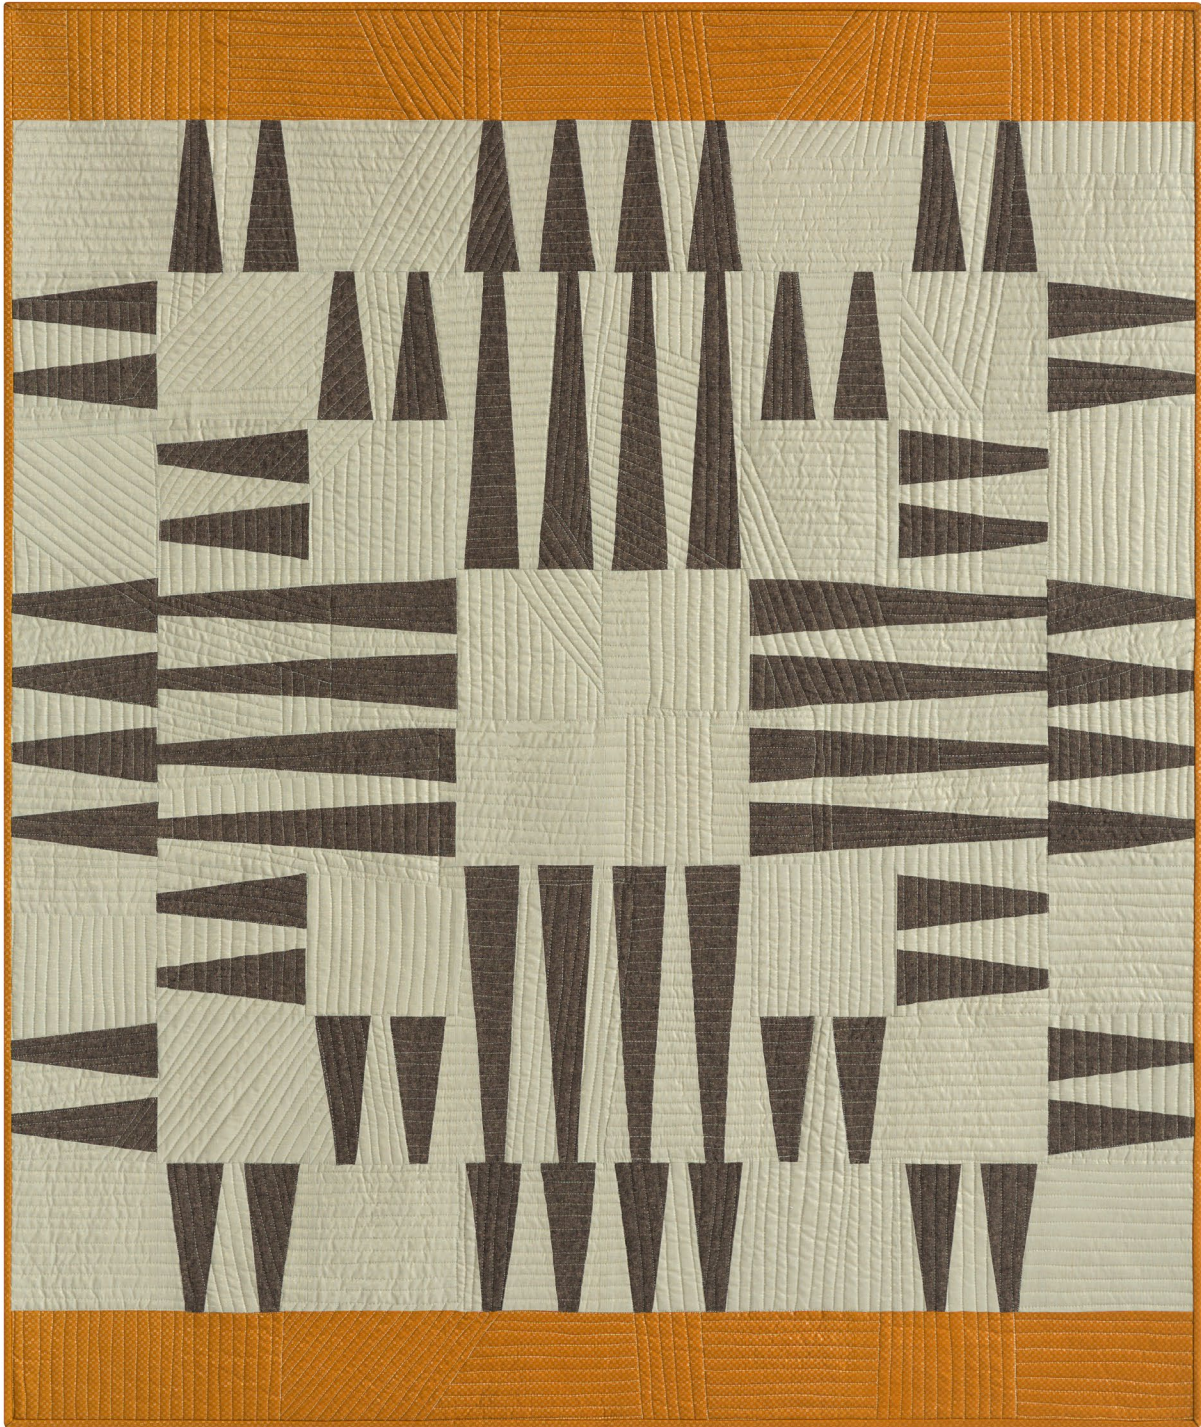

Pattern available for purchase
from carolynfriedlander.com

Project Name: **Slash**
Dimensions: **48" x 57 1/2"**
Designed by Carolyn Friedlander

PRO14693