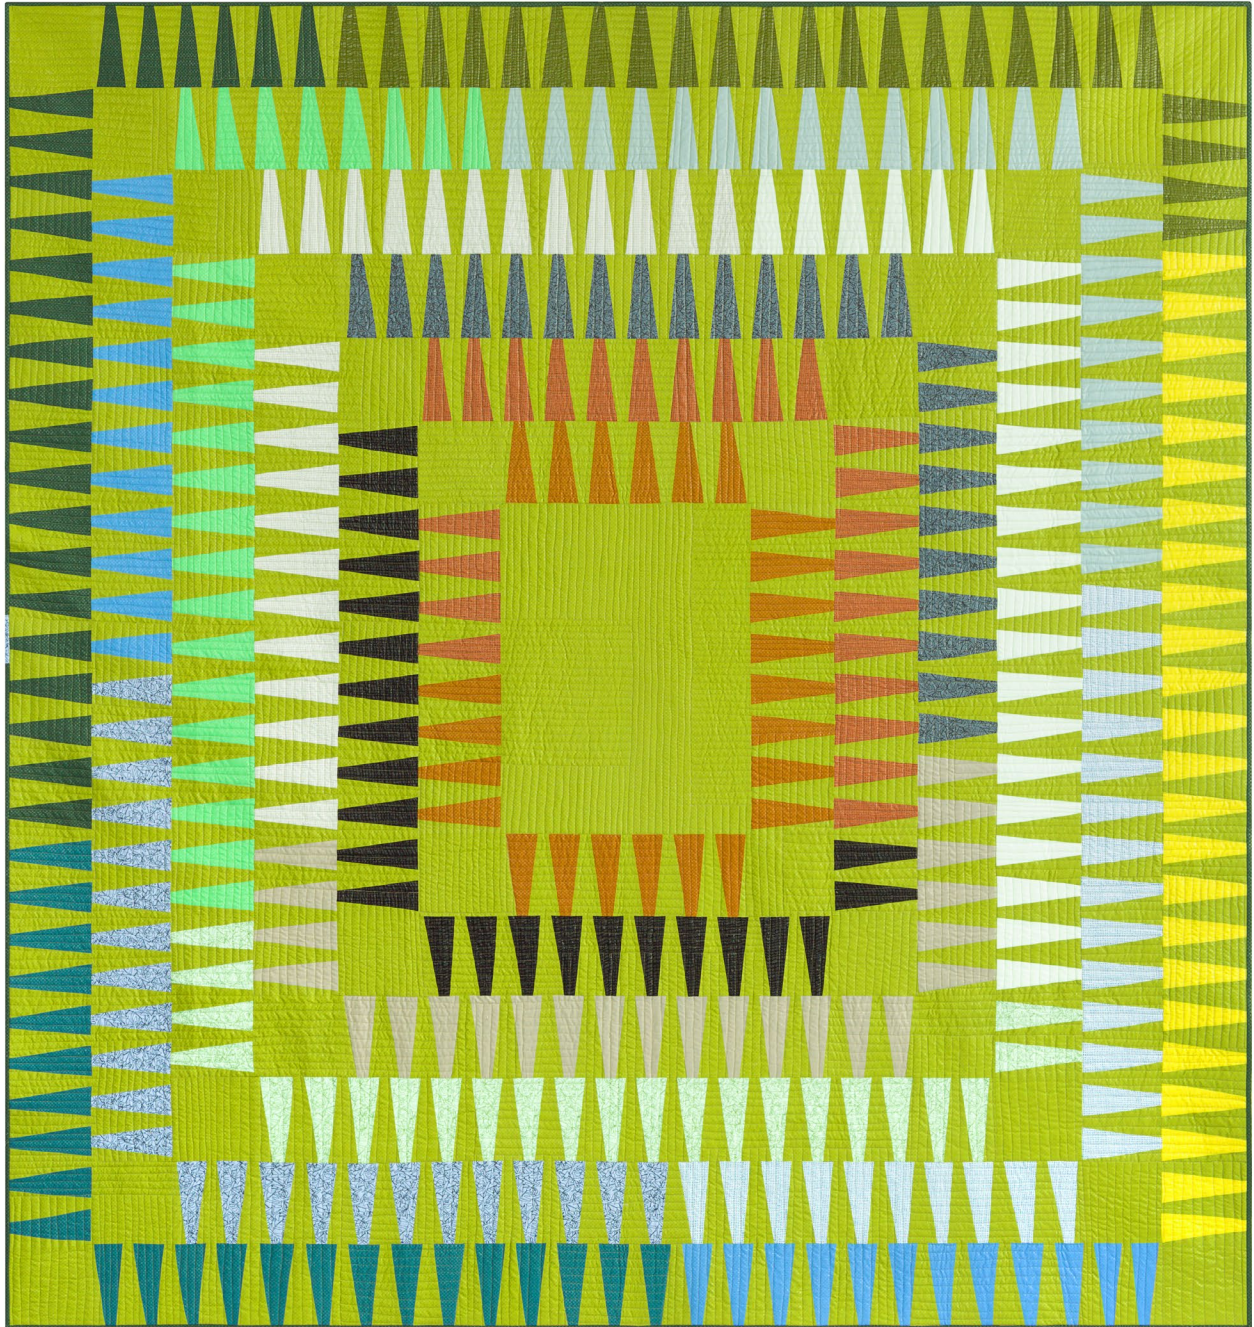

Pattern available for purchase
from carolynfriedlander.com

Project Name: **FronD**
Dimensions: **90" x 96"**
Designed by Carolyn Friedlander

Precut Friendly

The FronD quilt can be made with one Fat Quarter Bundle - just add background & binding!

PRO14690