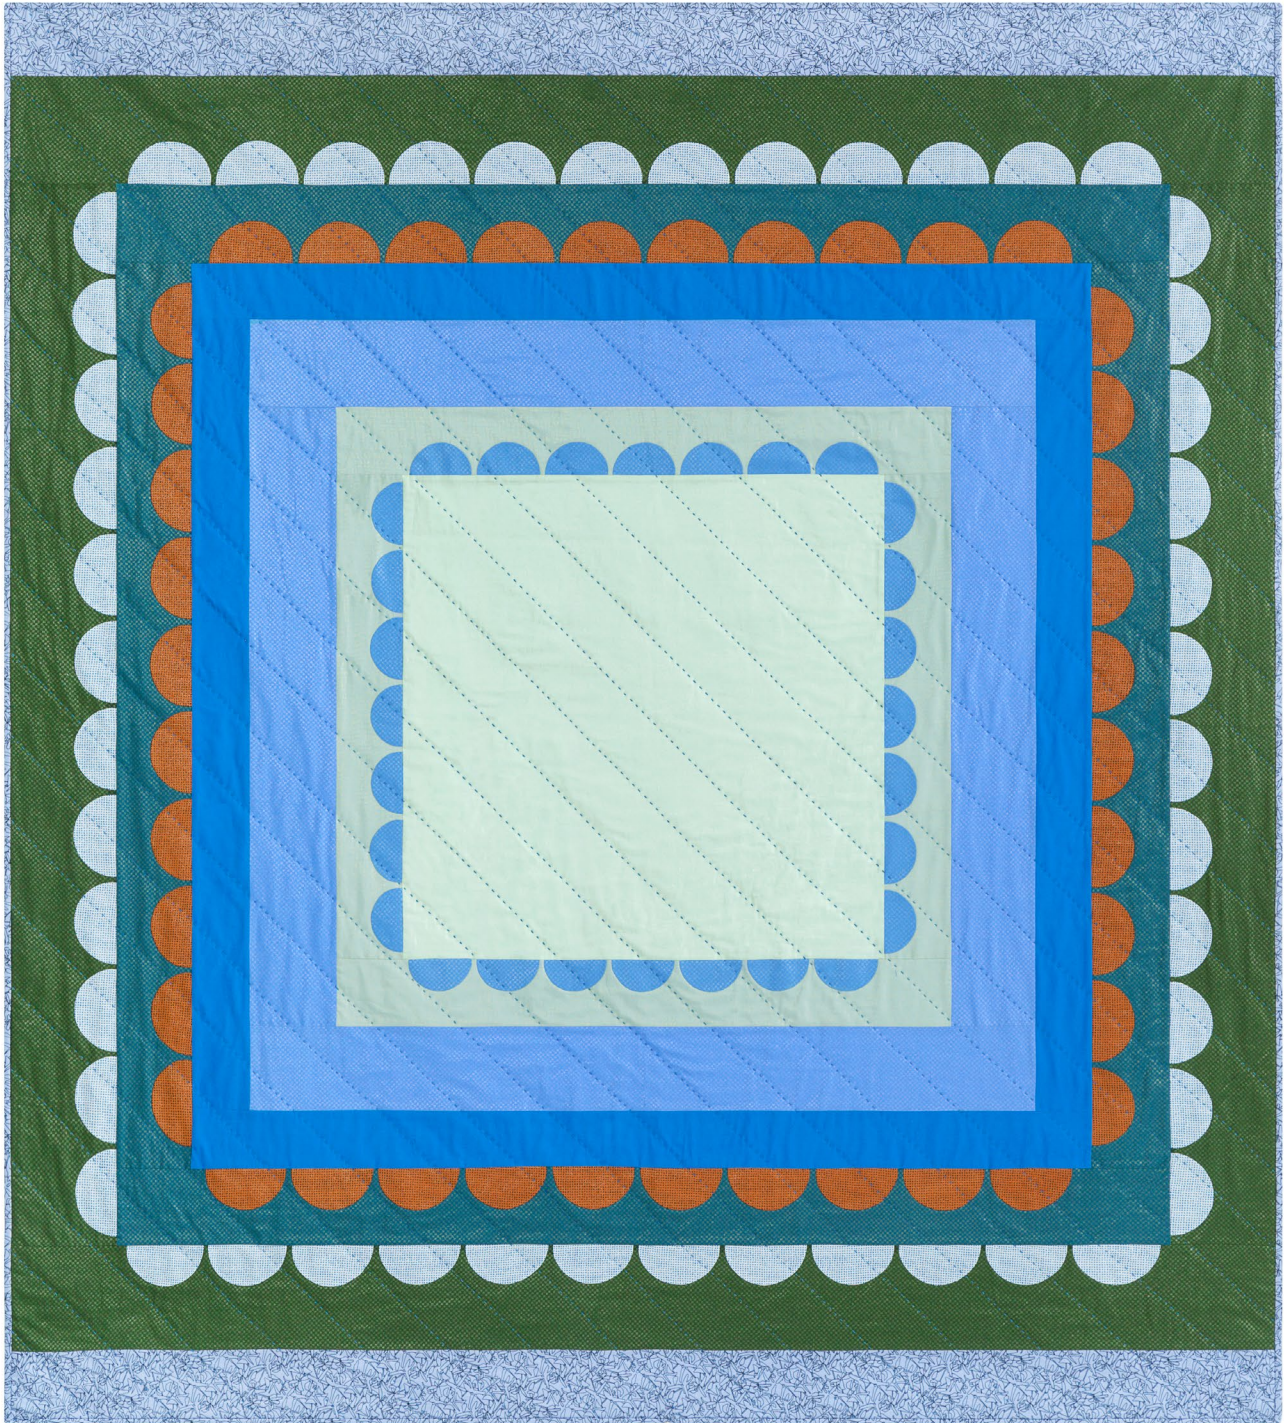

Pattern available for purchase  
from [carolynfriedlander.com](http://carolynfriedlander.com)

Project Name: **Cliff**  
Dimensions: **66" x 73"**  
Designed by Carolyn Friedlander  
*Large*

PRO14689