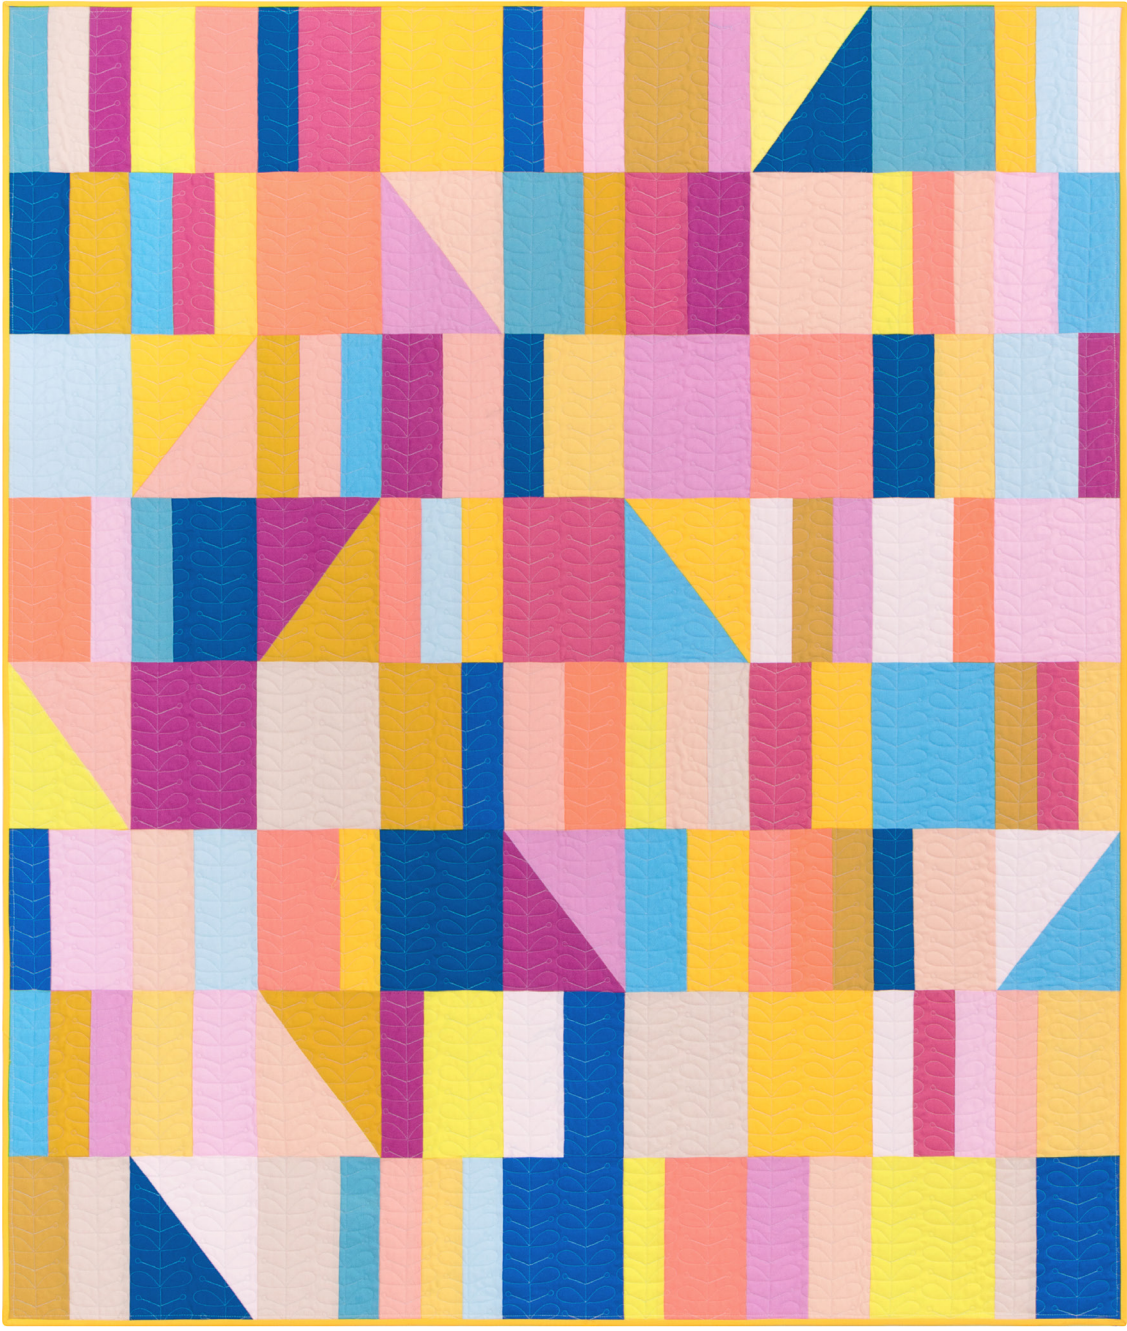

Pattern available for purchase
from thencamejune.com

Project Name: **Sidewalk Chalk**
Dimensions: **54" x 64"**
Designed by Then Came June

Precut Friendly

The Sidewalk Chalk quilt can be made with one fat quarter bundle - just add binding!