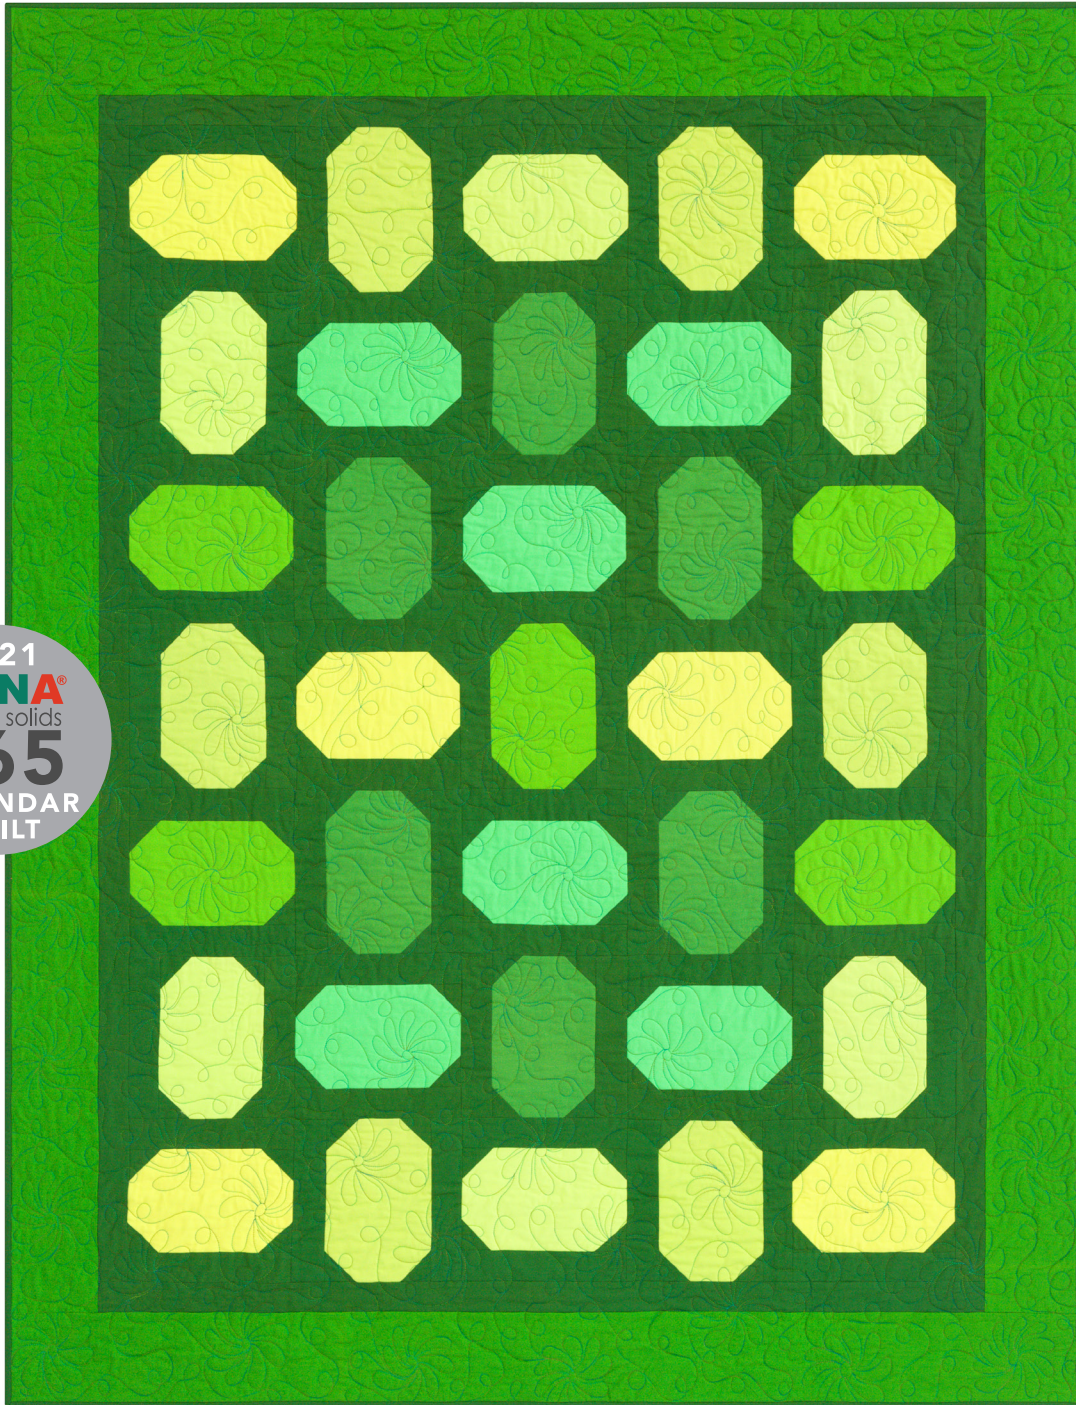

Pattern available for purchase
from quiltingrenditions.com

Project Name: **Radiant**
Dimensions: **52 1/2" x 68 1/2"**
Designed by Quilting Renditions

2021
KONA[®]
cotton solids
365
CALENDAR
QUILT

PRO13941