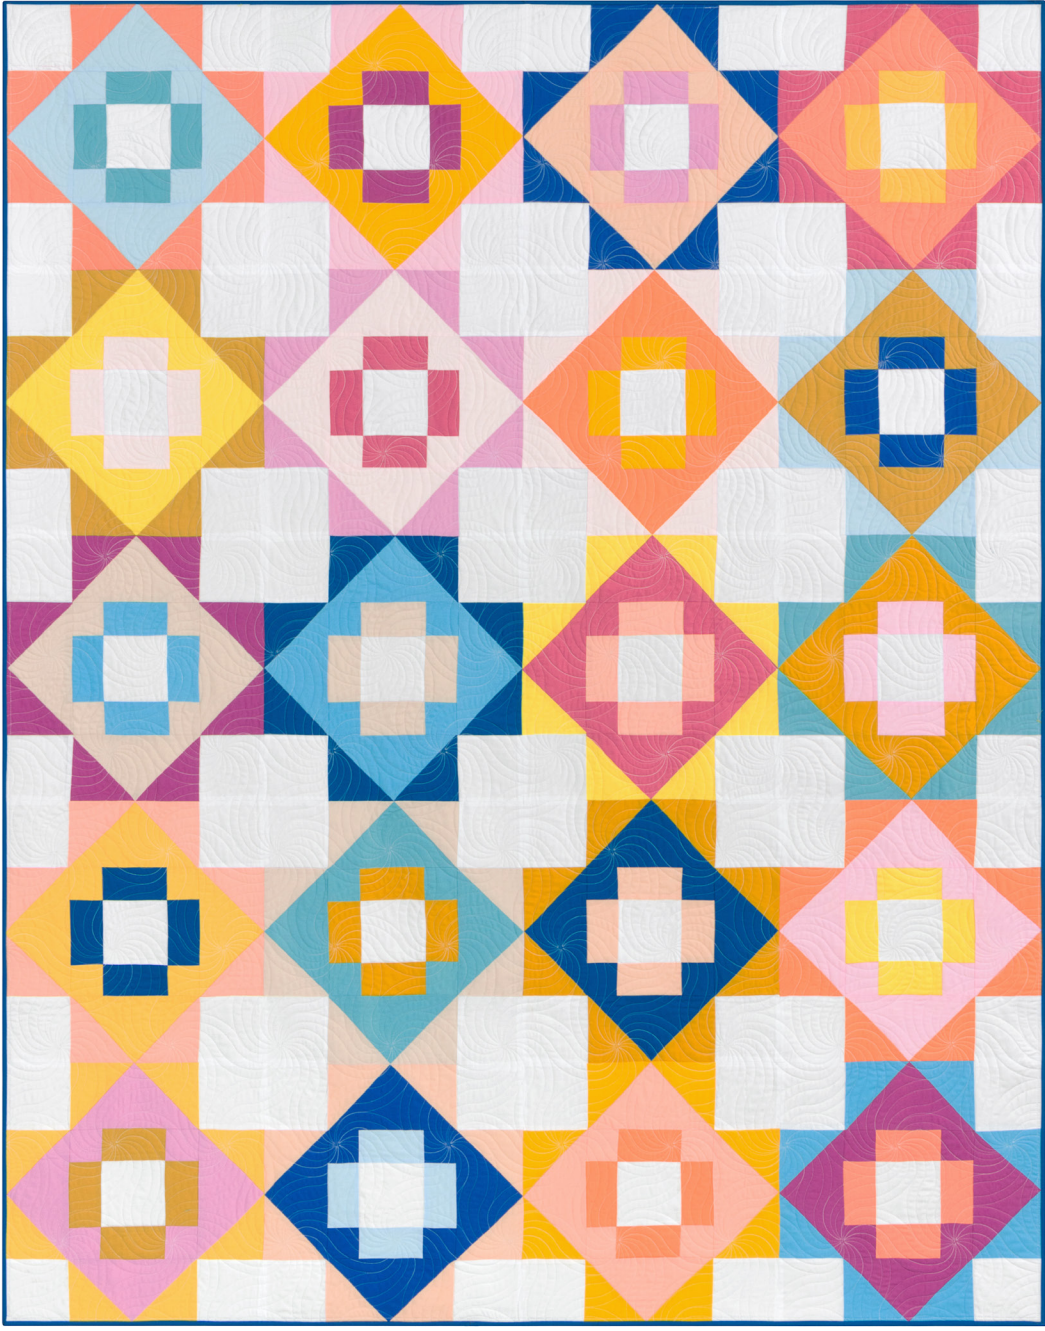

Pattern available for purchase
from thencamejune.com

Project Name: **Meadowland**
Dimensions: **64" x 80"**
Designed by Then Came June

Precut Friendly

The Meadowland quilt can be made with one fat quarter bundle - just add background and binding!