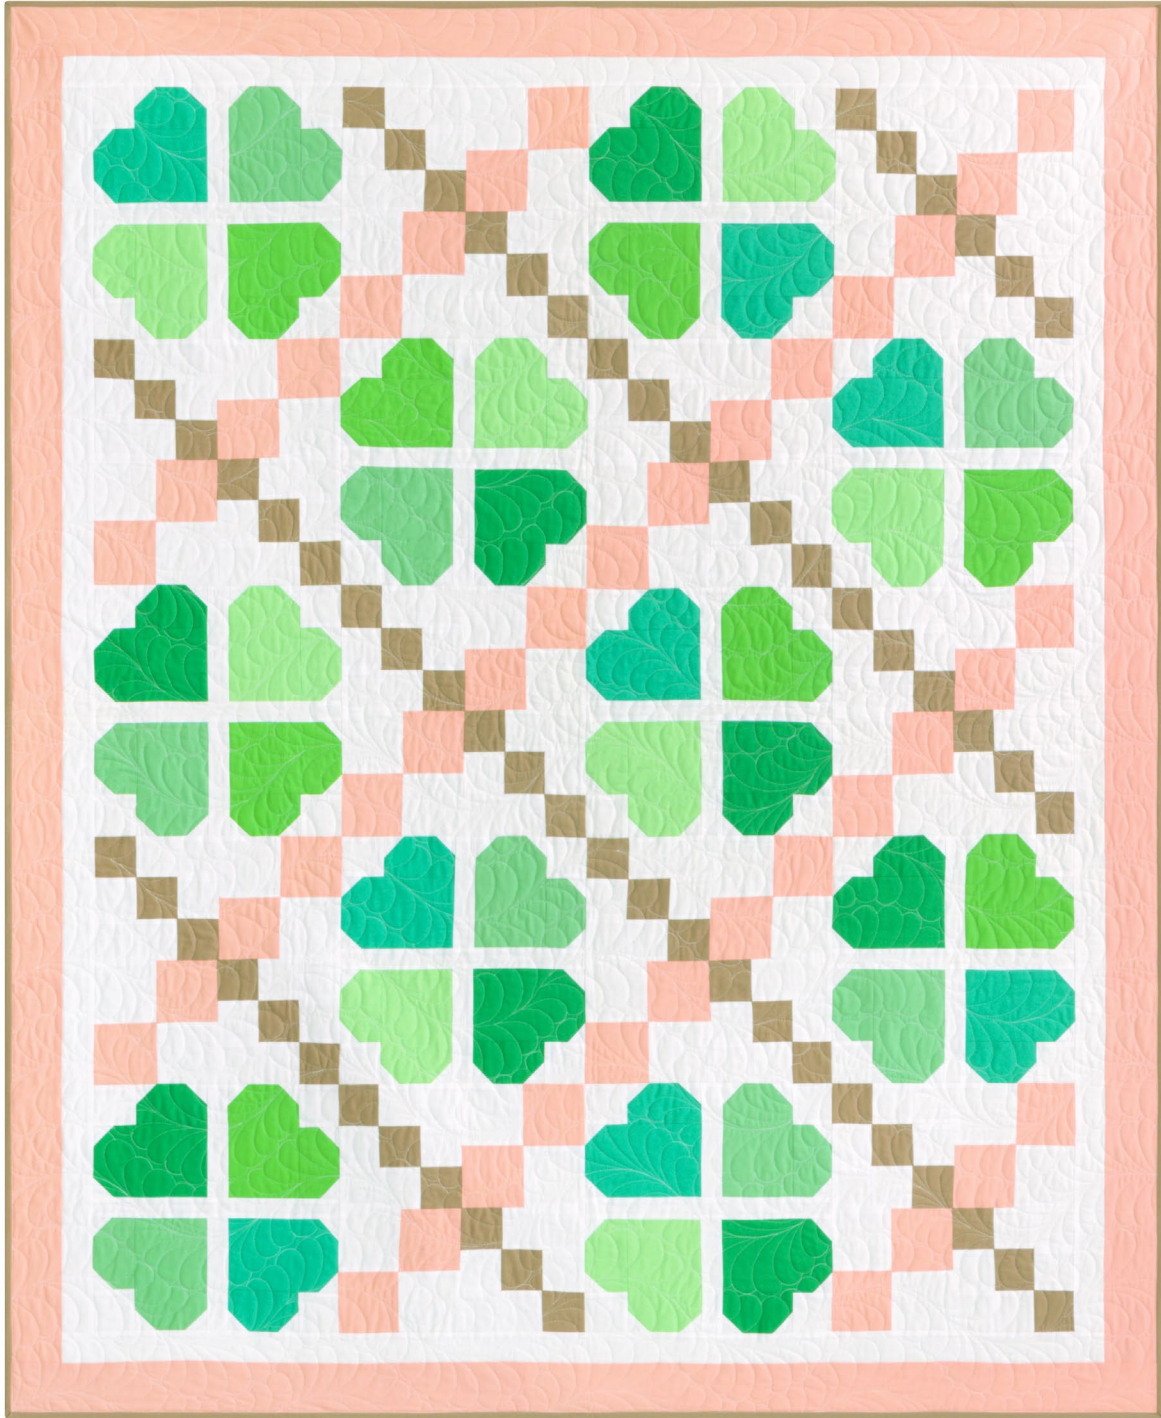

Pattern available for purchase  
from [Satomiquilts.com](http://Satomiquilts.com)

Project Name: **Lucky Clover**  
Dimensions: **56" x 68"**  
Designed by Satomi Quilts

PRO14542