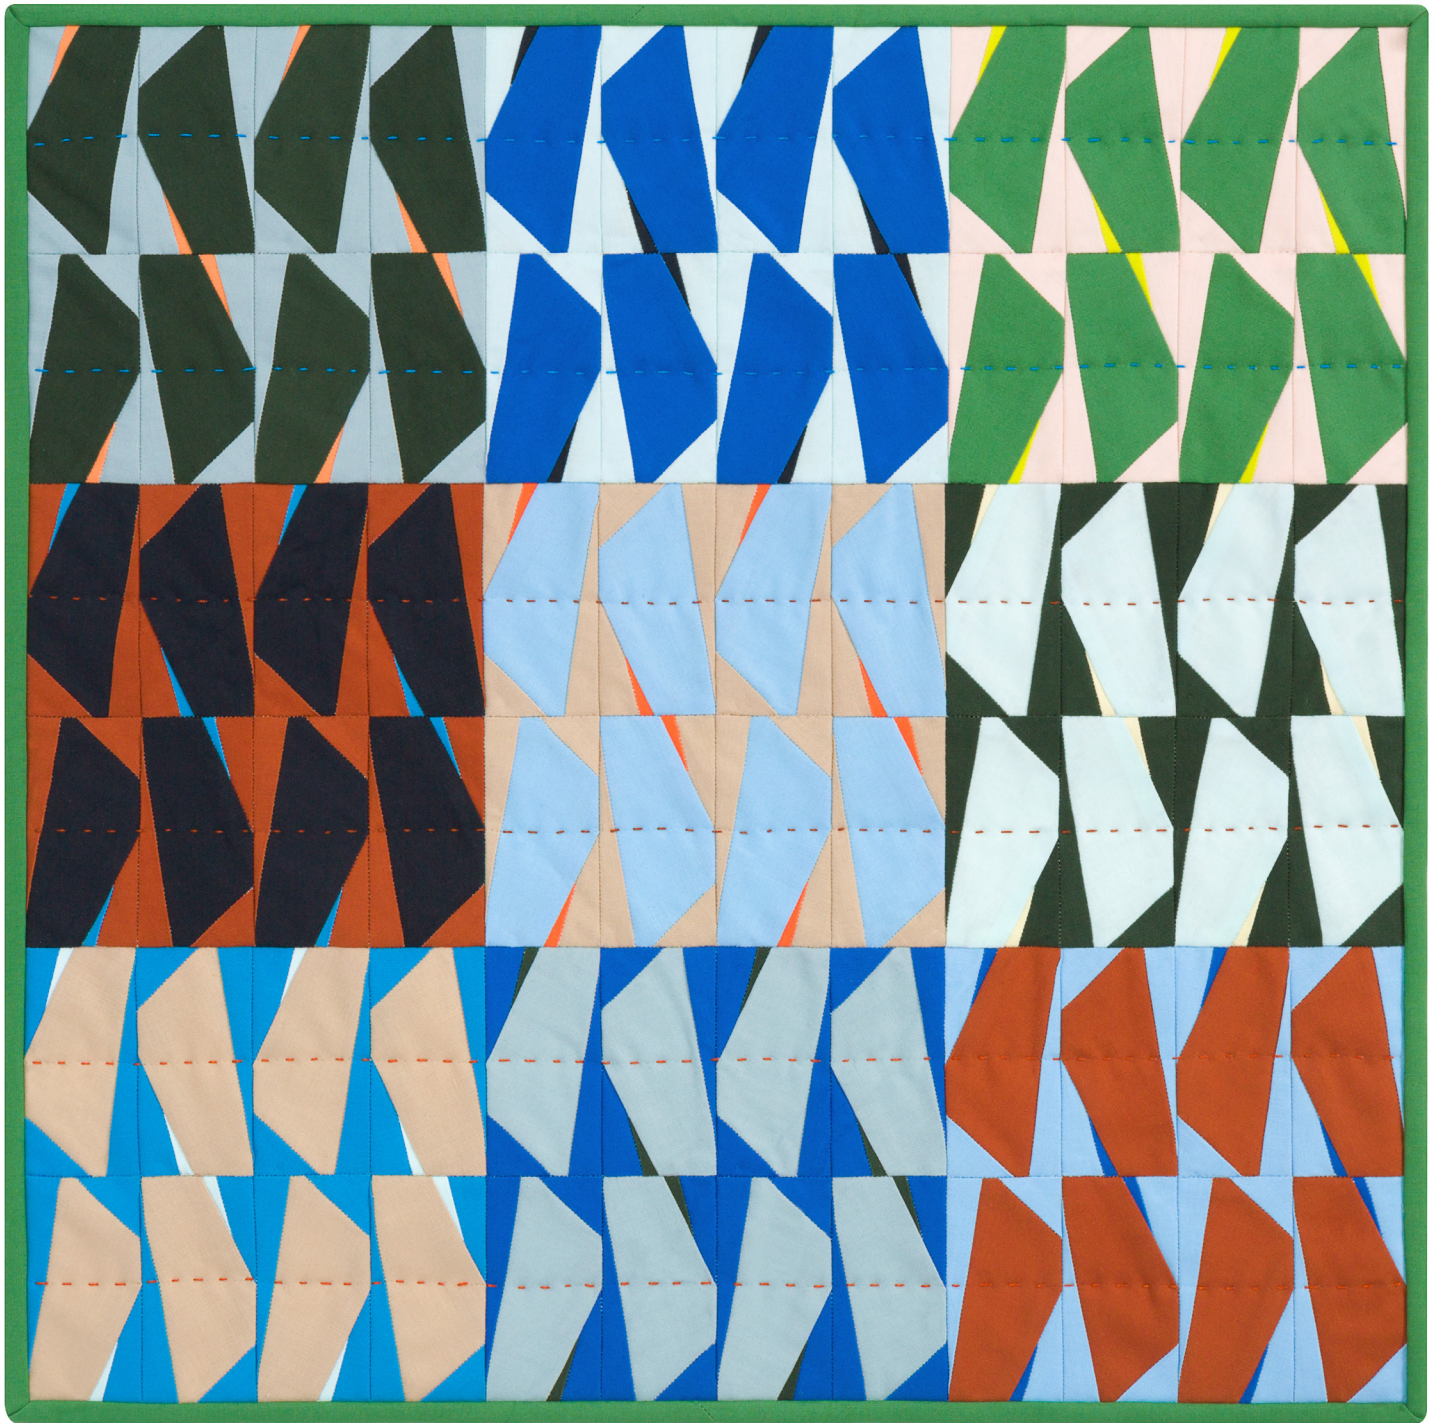

Pattern available for purchase
from carolynfriedlander.com

Project Name: **Lott**
Dimensions: **21" x 21"**
Designed by Carolyn Friedlander
Version A

PRO12958