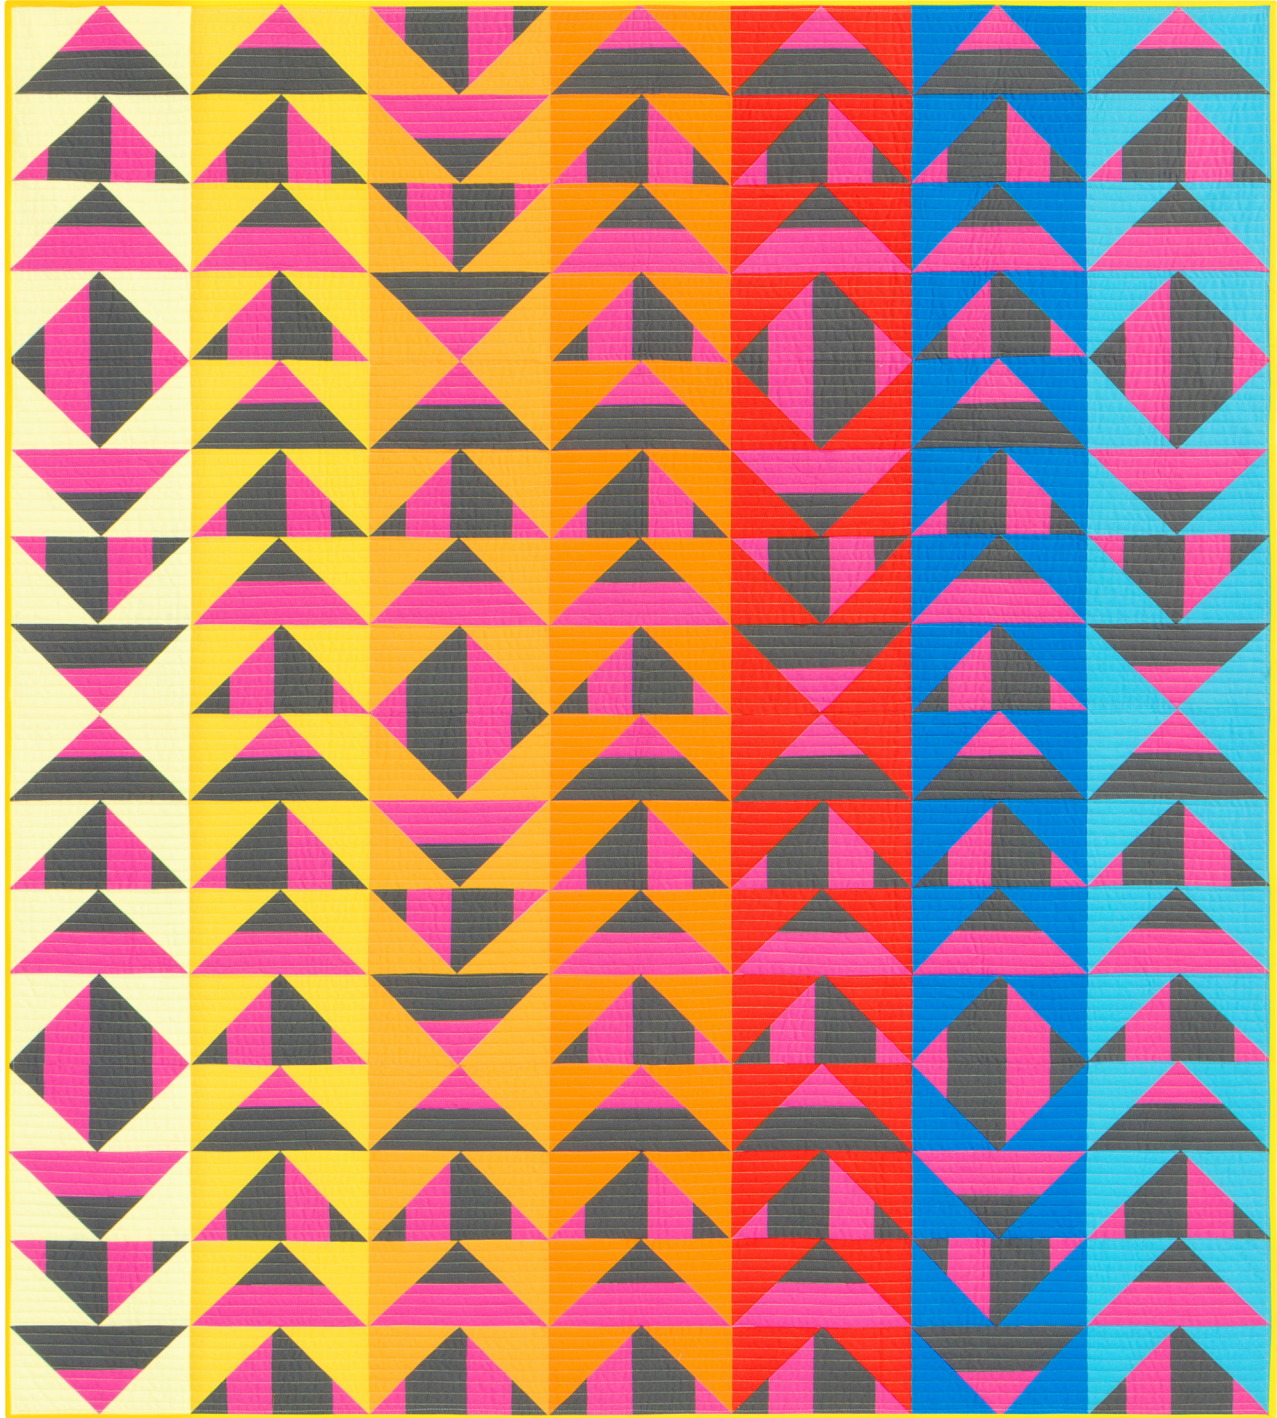

Pattern available for purchase
from thencamejune.com

Project Name: **Jawbreaker**
Dimensions: **56" x 64"**
Designed by Then Came June

PRO13367