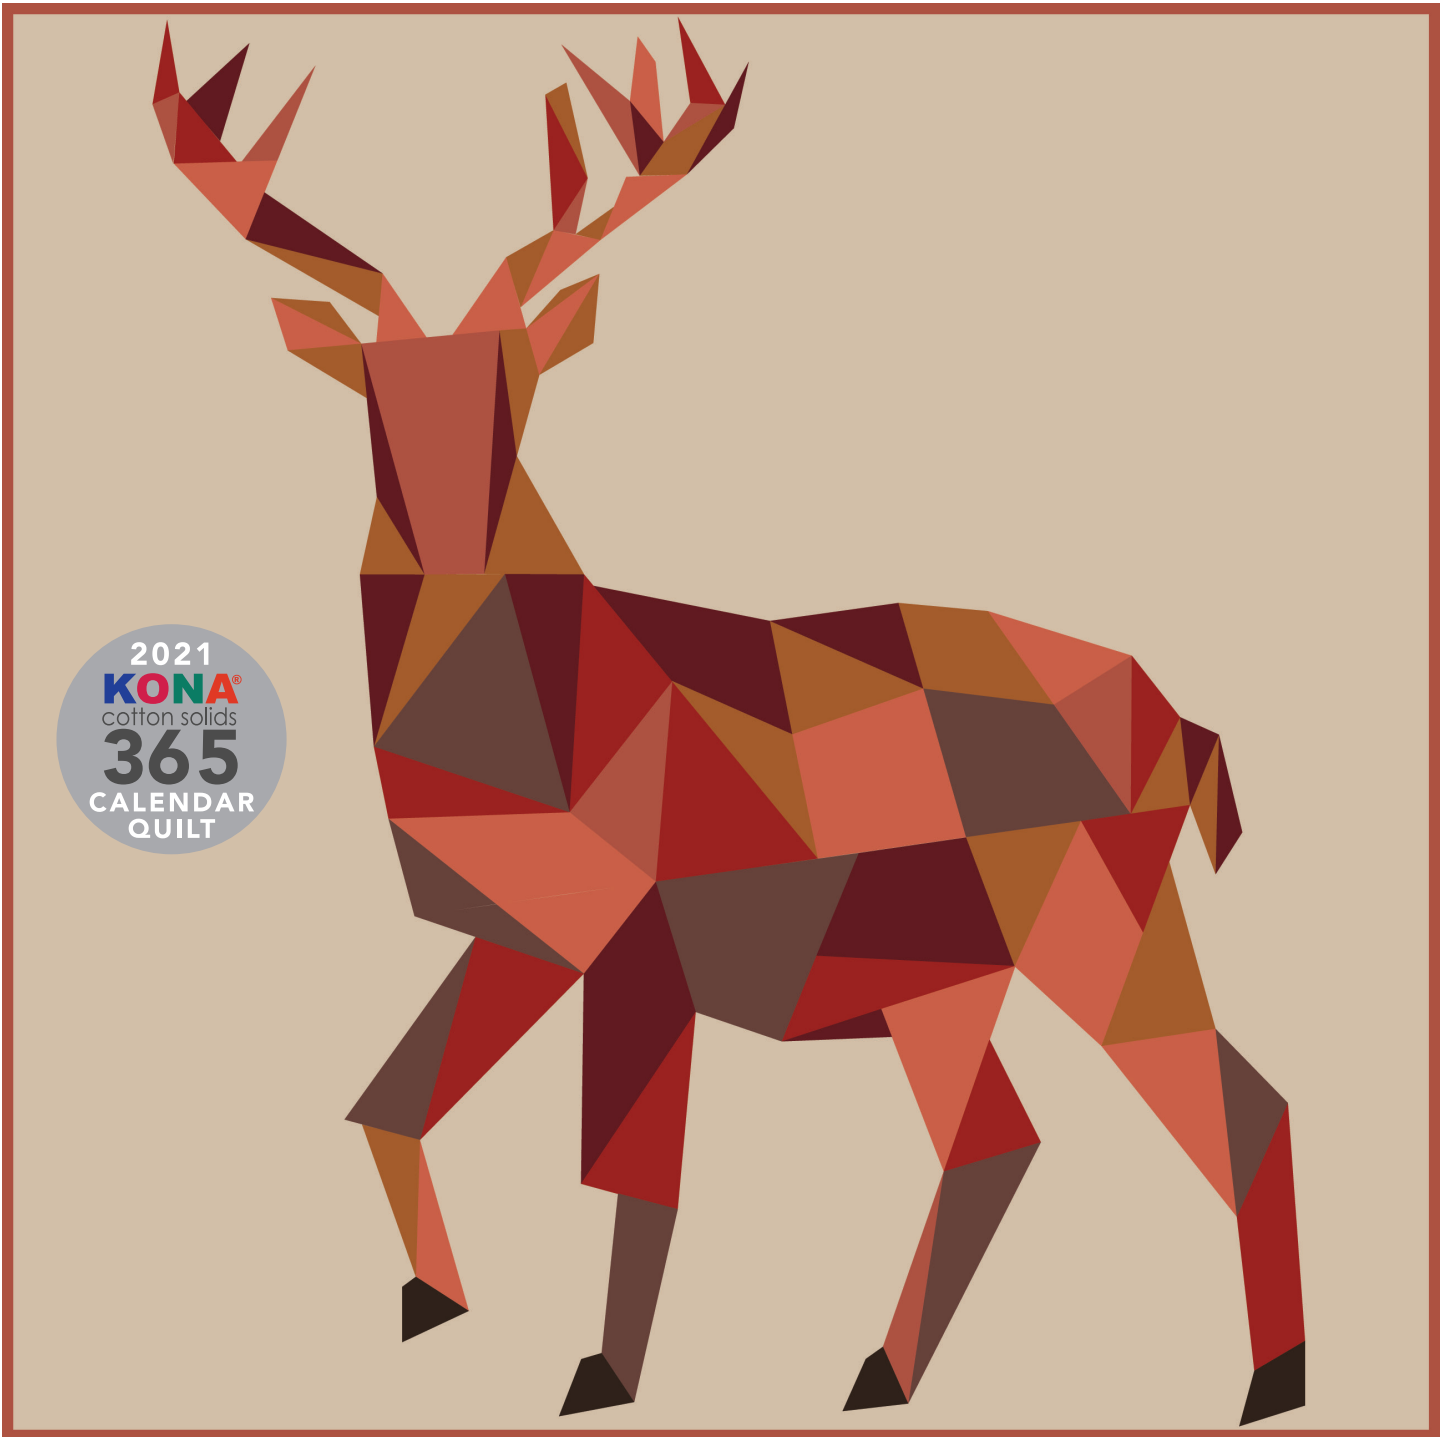

Pattern available for purchase
from violetcraft.com

Project Name: **Forest Abstractions**
Dimensions: **36" x 36"**
Designed by Violet Craft

2021
KONA[®]
cotton solids
365
CALENDAR
QUILT

PRO13930