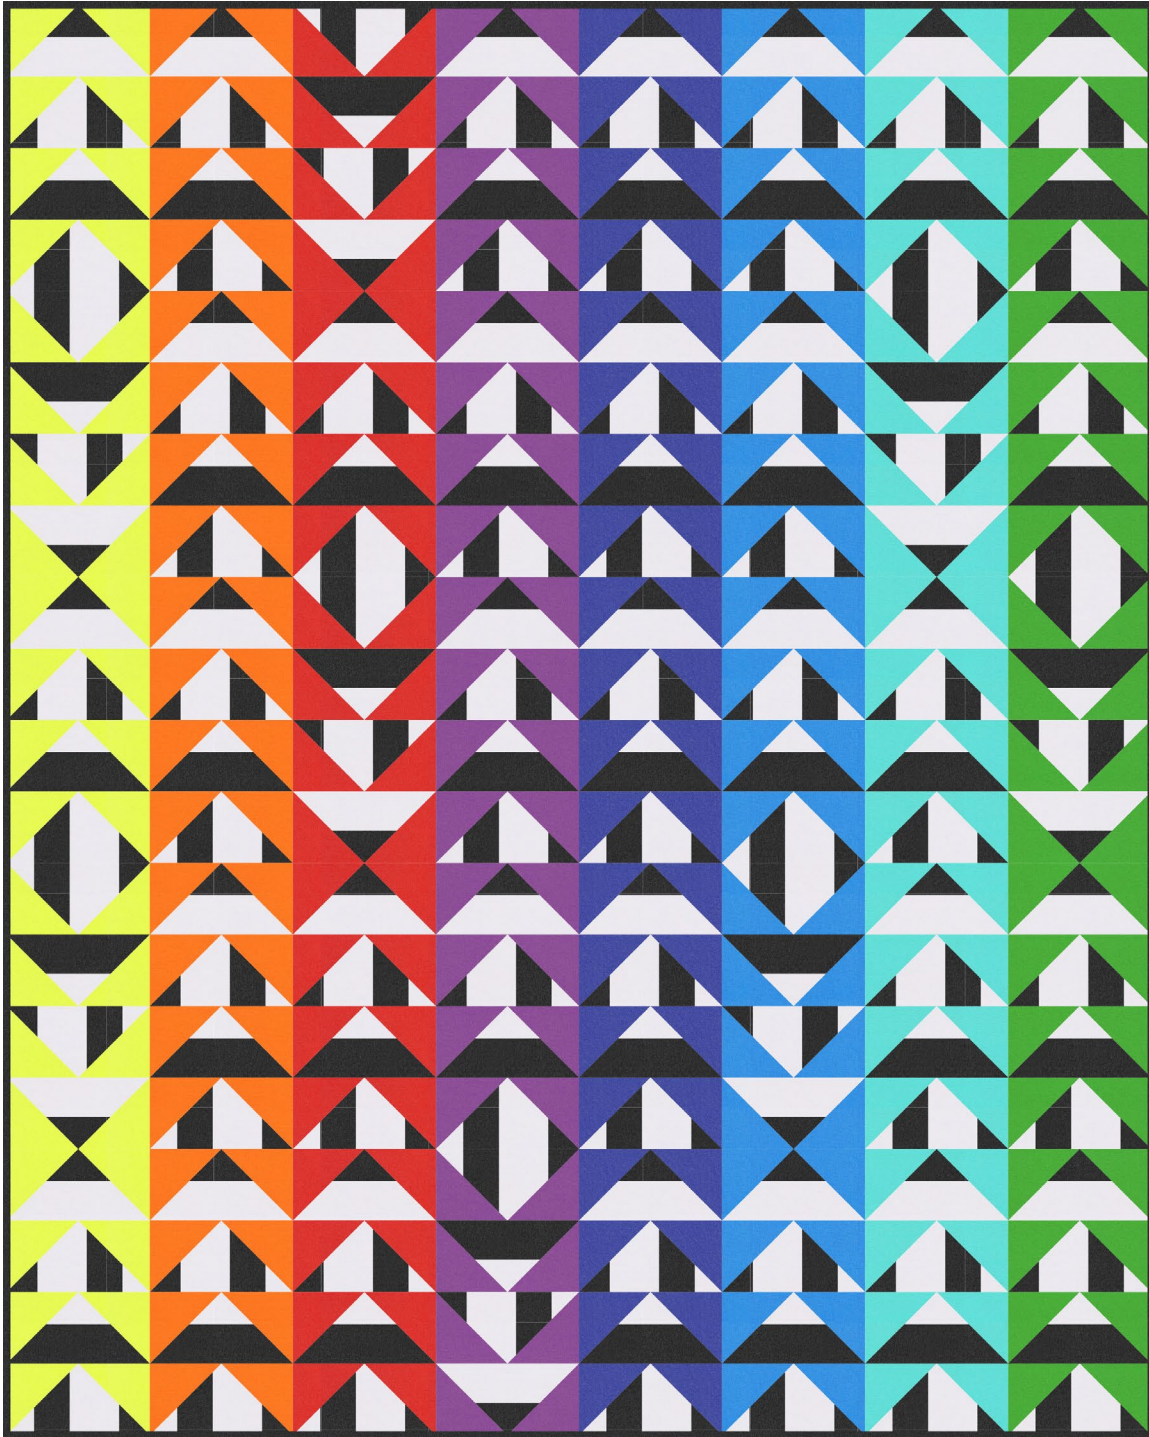

Pattern available for purchase
from thencamejune.com

Project Name: **Jaw Breaker**
Dimensions: **64" x 80"**
Designed by Then Came June

PRO14178