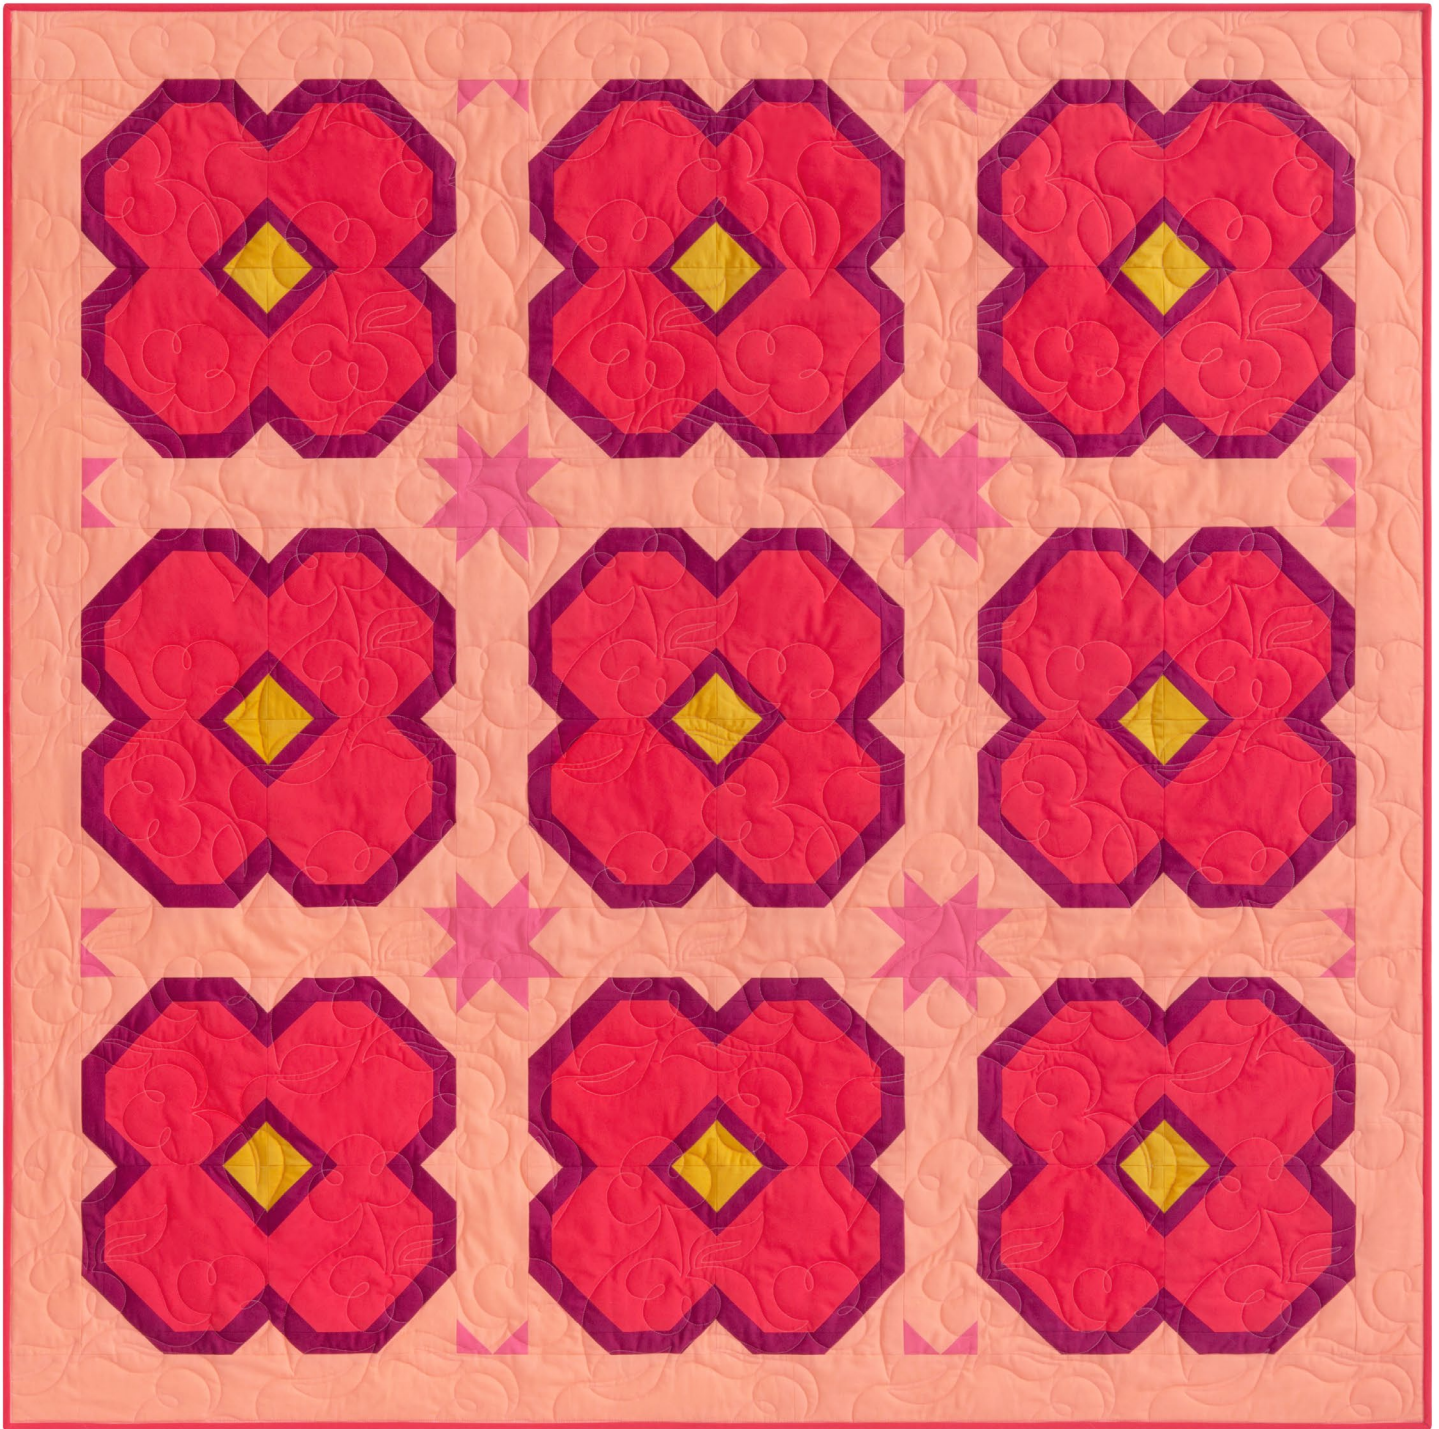

Pattern available for purchase
from satomiquilts.com

Project Name: **Fall Blooming**
Dimensions: **60" x 60"**
Designed by Satomi Quilts

PRO15086