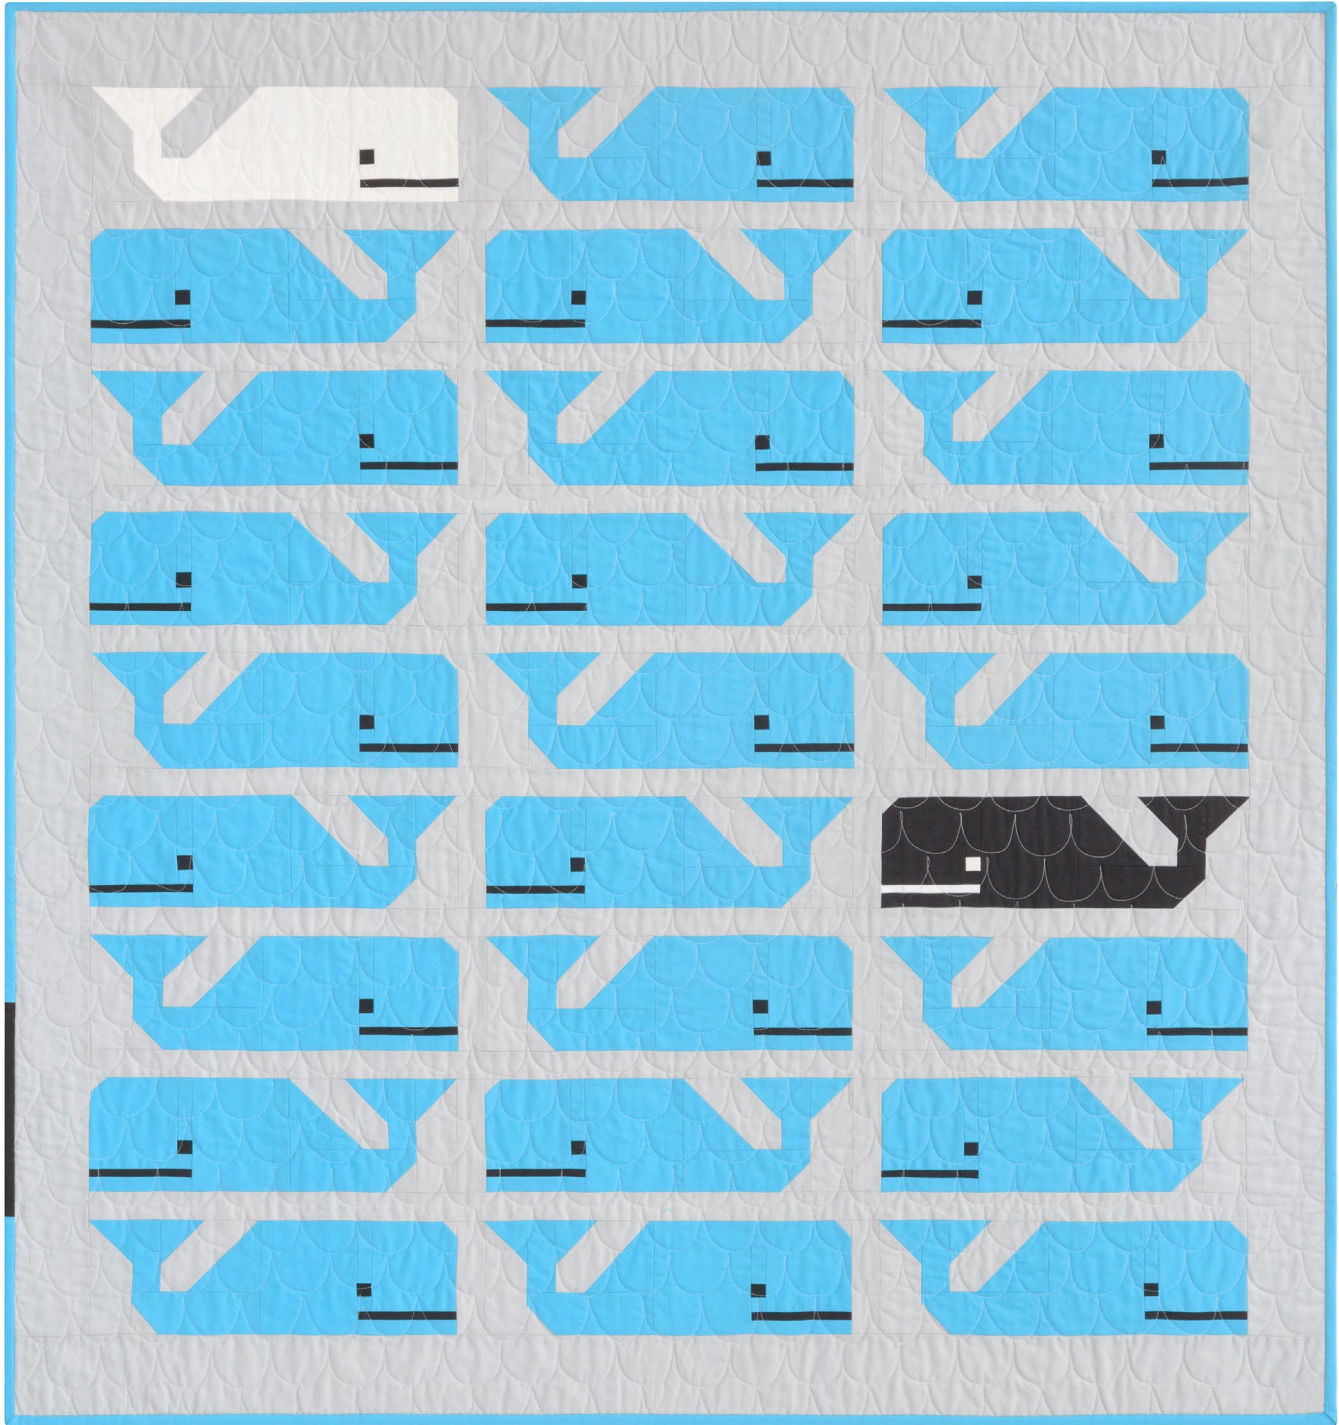

Pattern available for purchase
from elizabethhartman.com

Project Name: **Preppy the Whale**
Dimensions: **47" x 50"**
Designed by Elizabeth Hartman

PRO14140