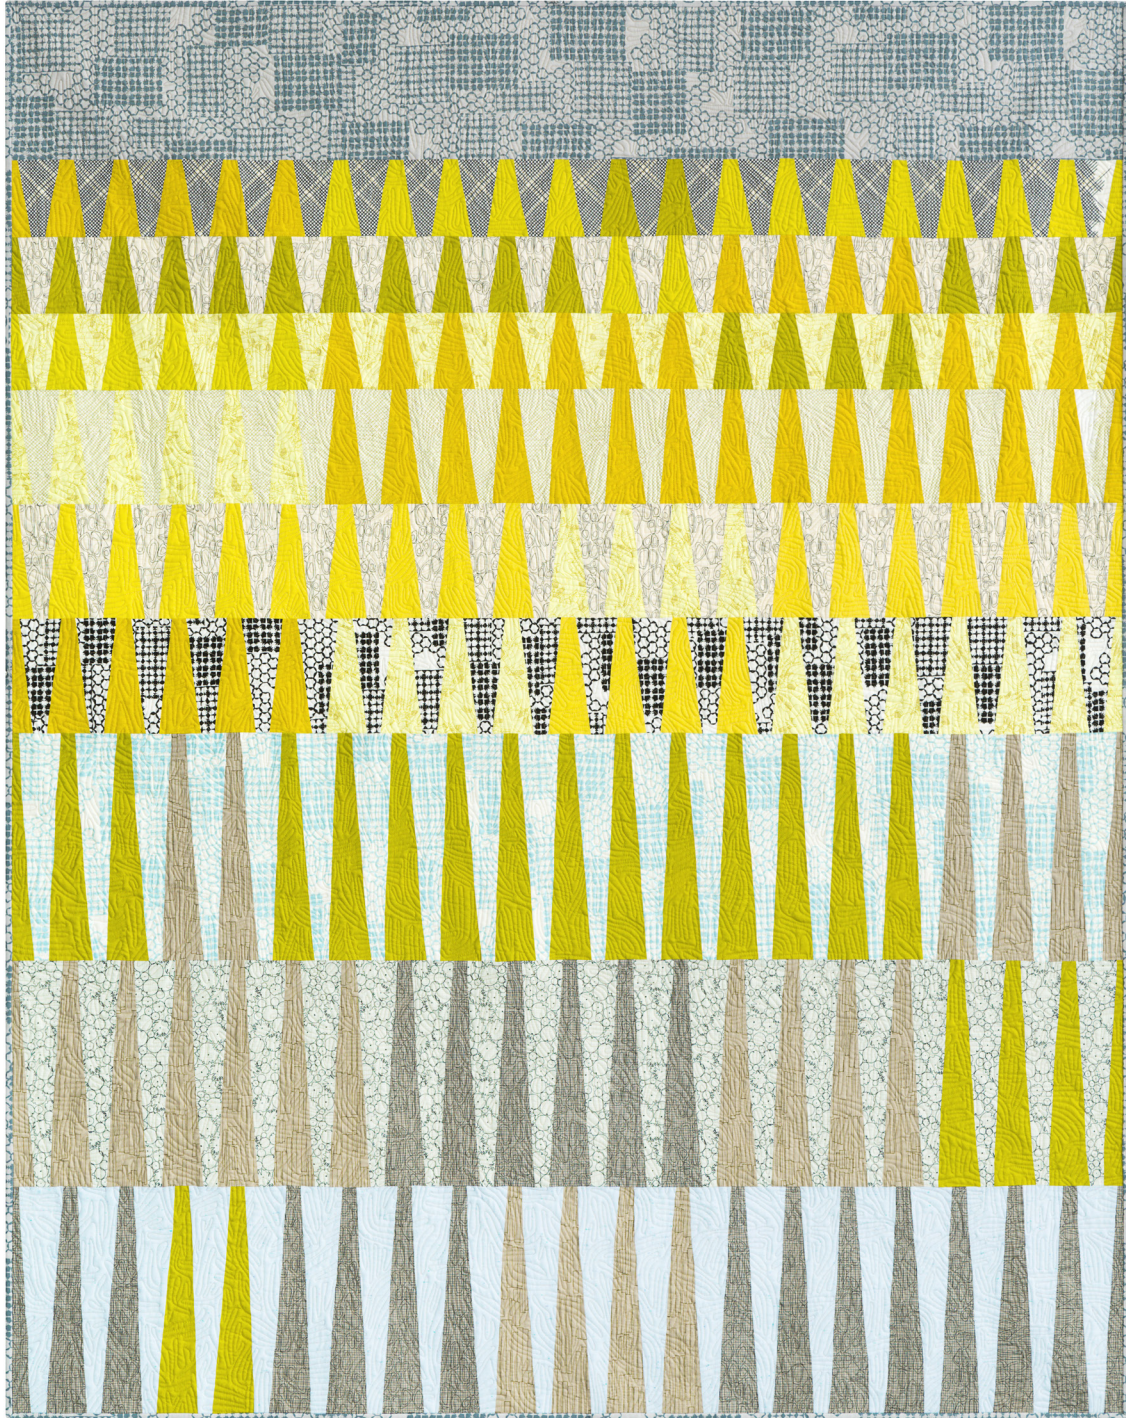

Pattern available for purchase
from carolynfriedlander.com

Project Name: **Yellow Long Leaf**
Dimensions: **60" x 74"**
Designed by Carolyn Friedlander

PRO14091