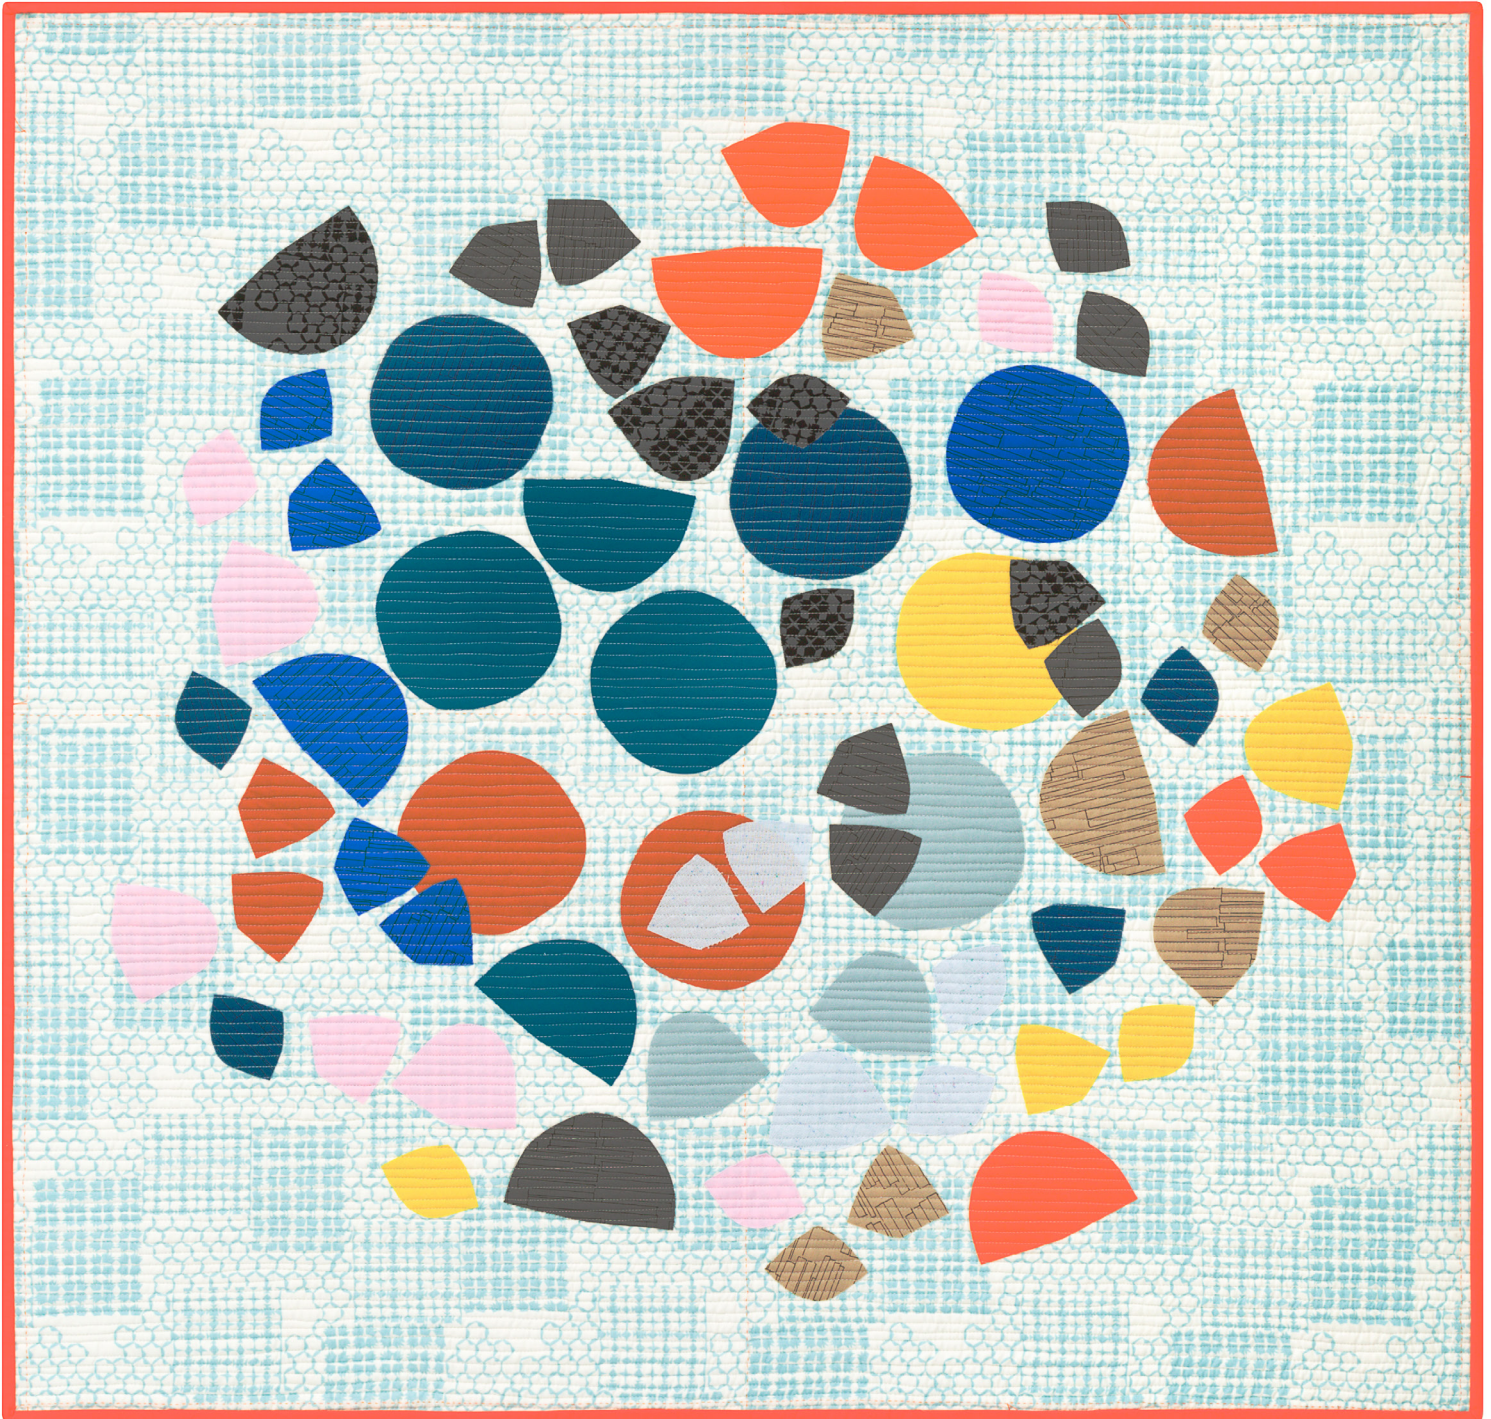

Pattern available for purchase
from carolynfriedlander.com

Project Name: **Clay Kept**
Dimensions: **40" x 40"**
Designed by Carolyn Friedlander

PRO14084