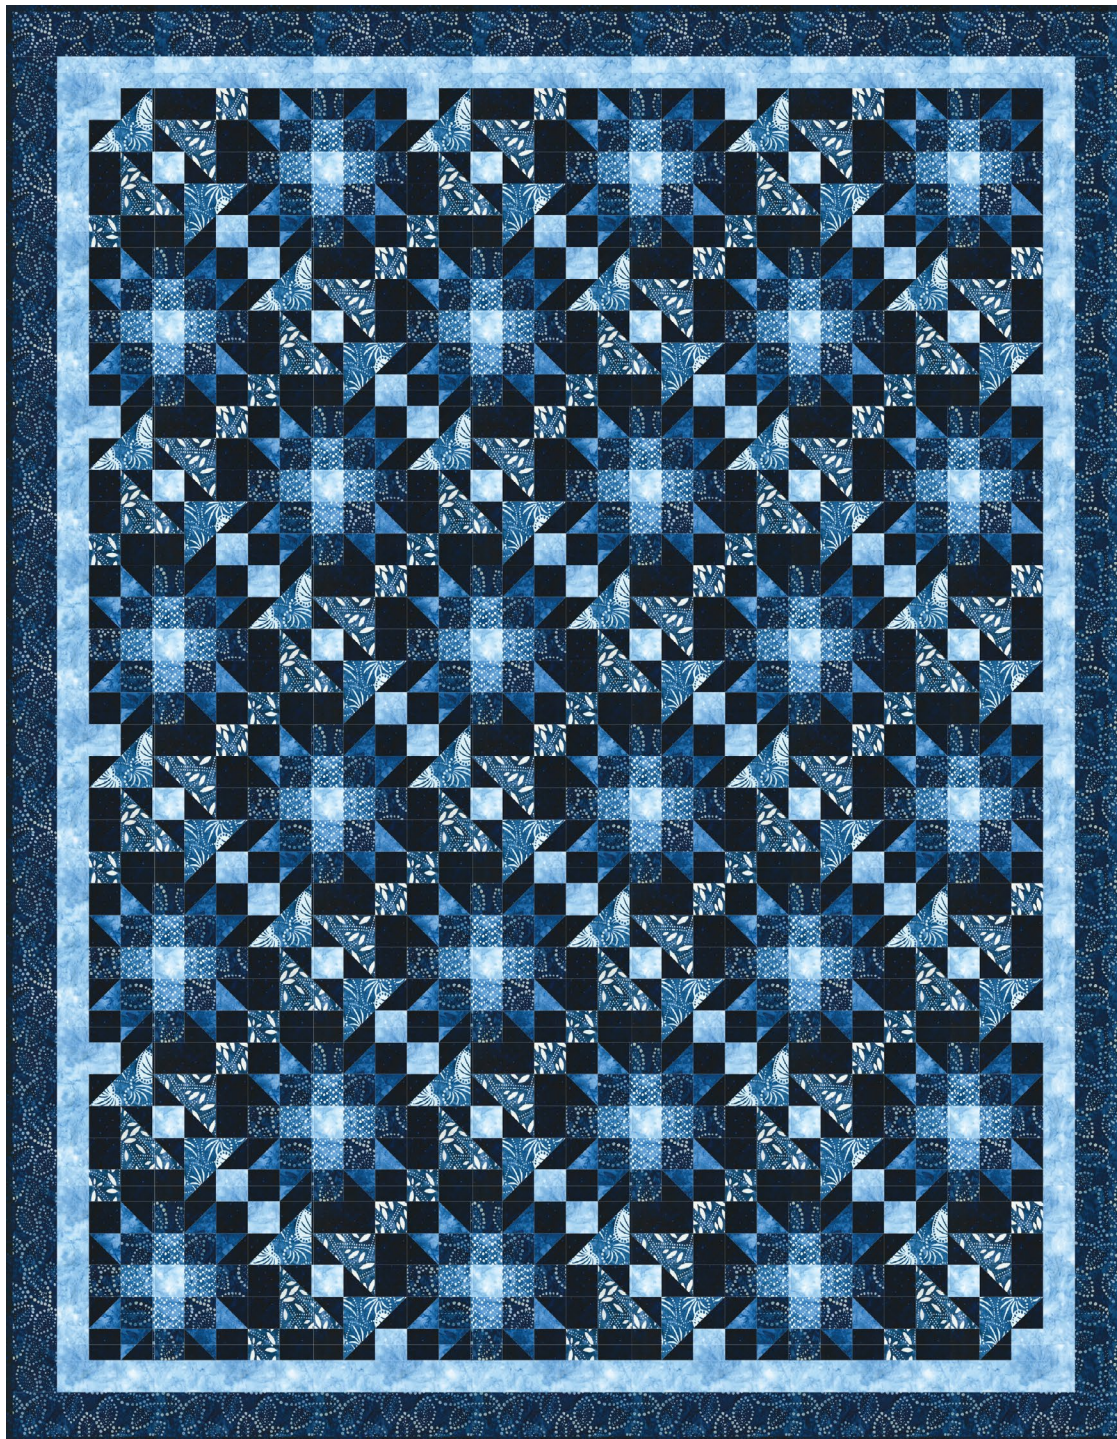

Pattern available for purchase
from charismacorner.com

Project Name: **Porch Swing**
Dimensions: **70" x 90"**
Designed by Charisma Horton

PRO15354