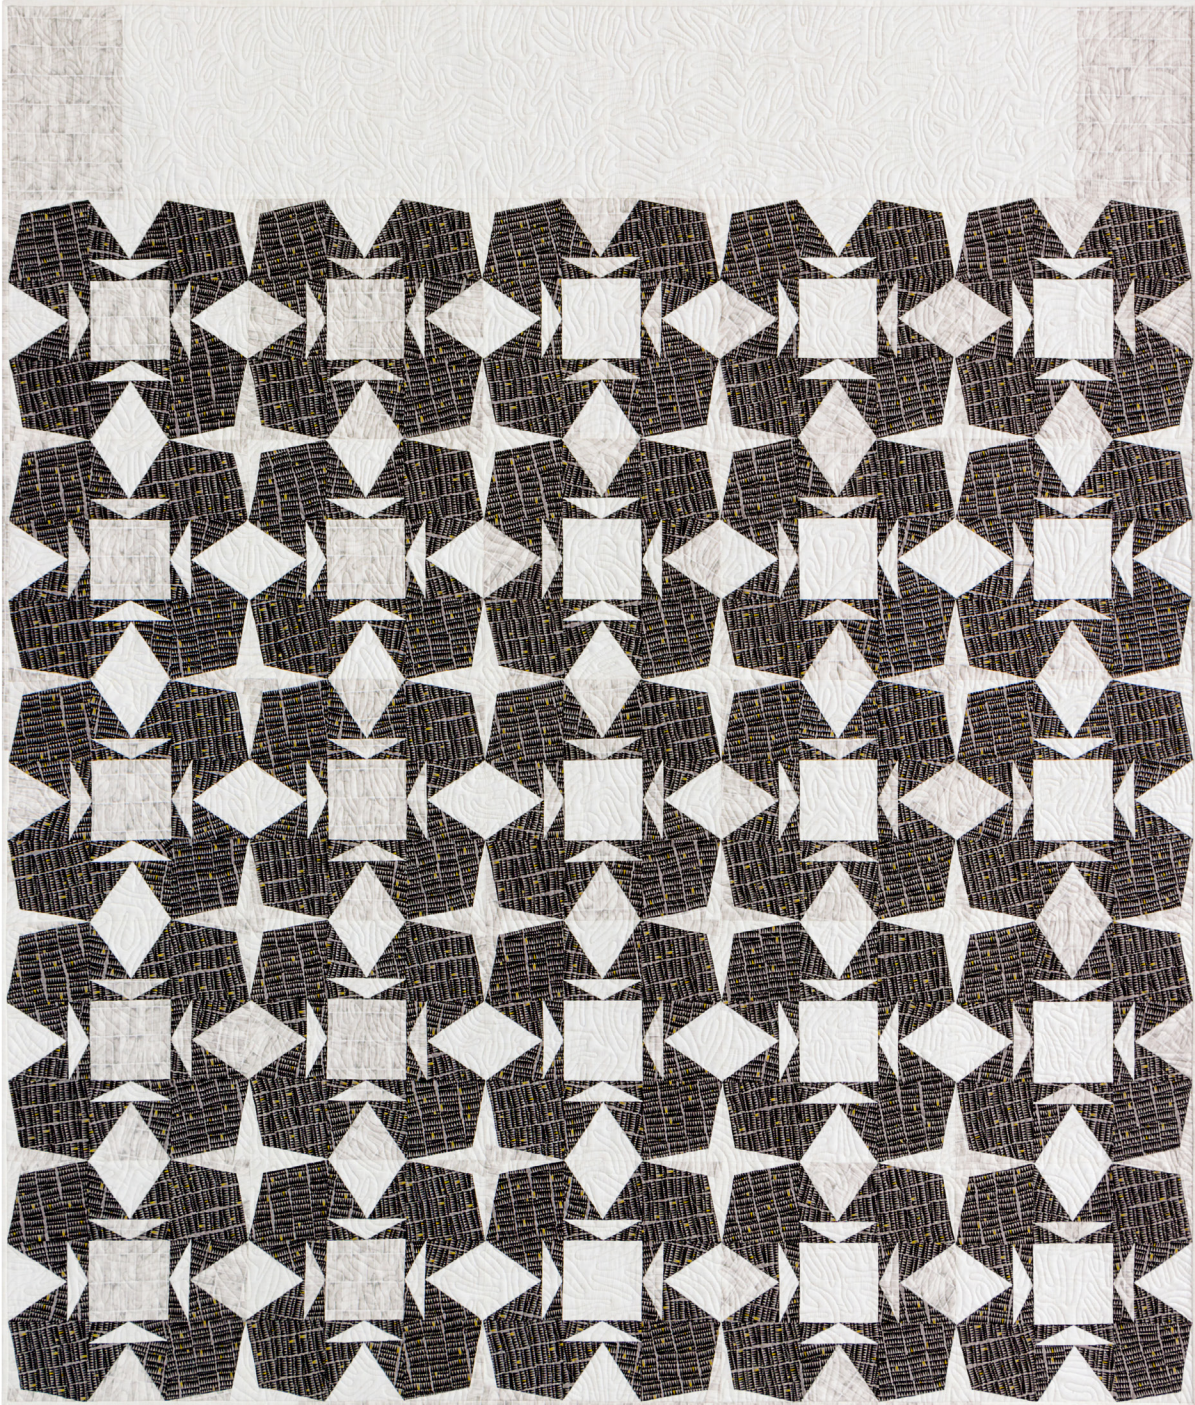

Pattern available for purchase
from carolynfriedlander.com

Project Name: **Rye**
Dimensions: **60" x 70"**
Designed by Carolyn Friedlander
Throw

PRO13466