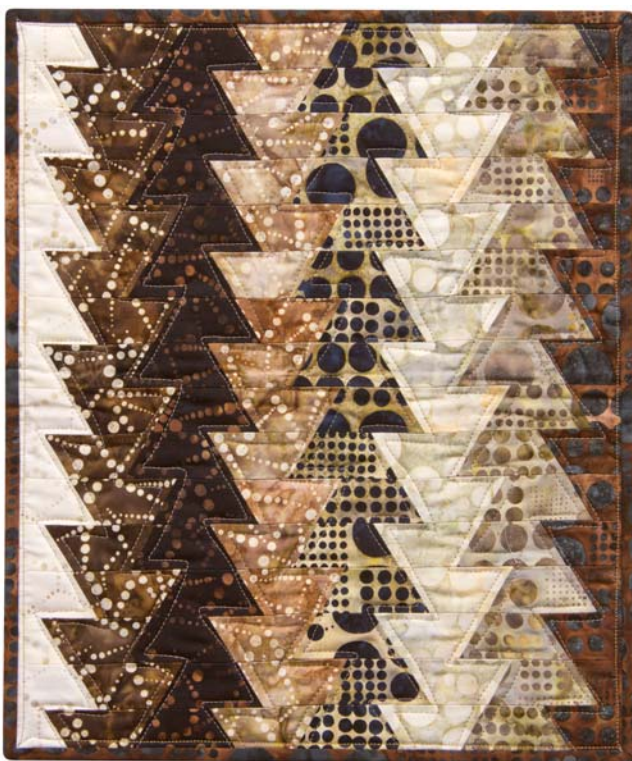

# Mini Quilts

designed by Jaybird Quilts

featuring

# concerto

**Mini Lotus**  
17-1/2" x 20-1/2"

**Mini Radio Way**  
13" x 18"

**Mini Northern Lights**  
13" x 16-1/2"