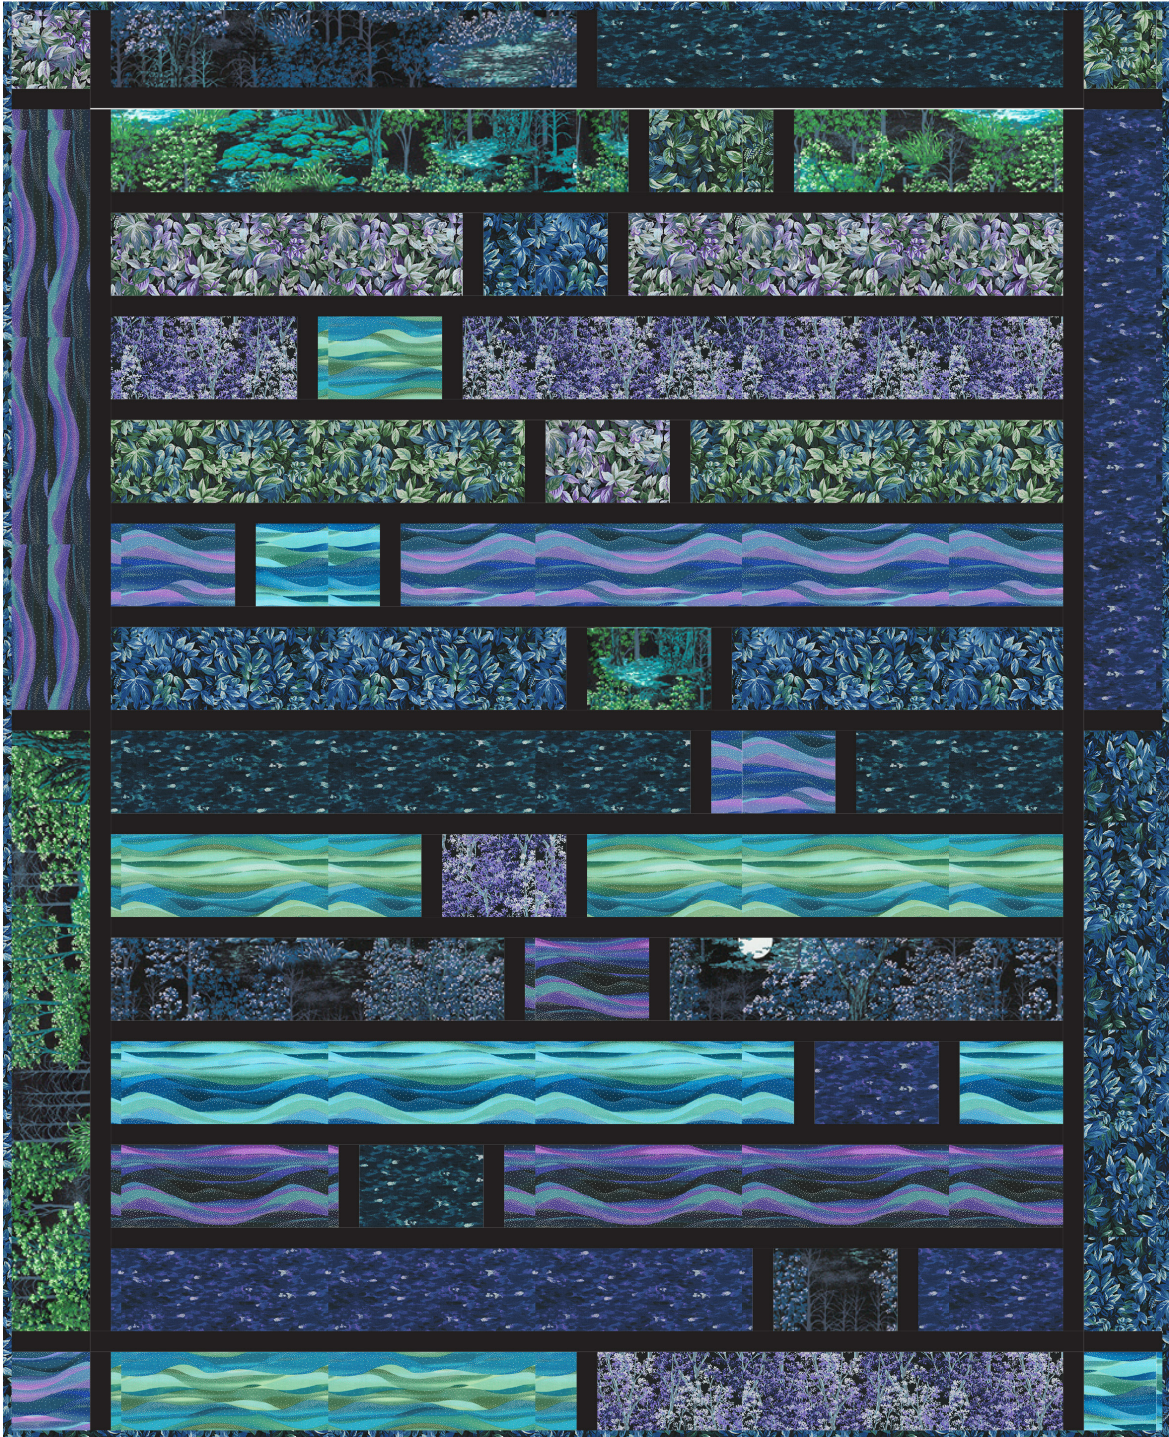

Pattern available for purchase
from mountainpeekcreations.com

Project Name: **Roads**
Dimensions: **56" x 69"**
Designed by Mountainpeek Creations

PRO14082