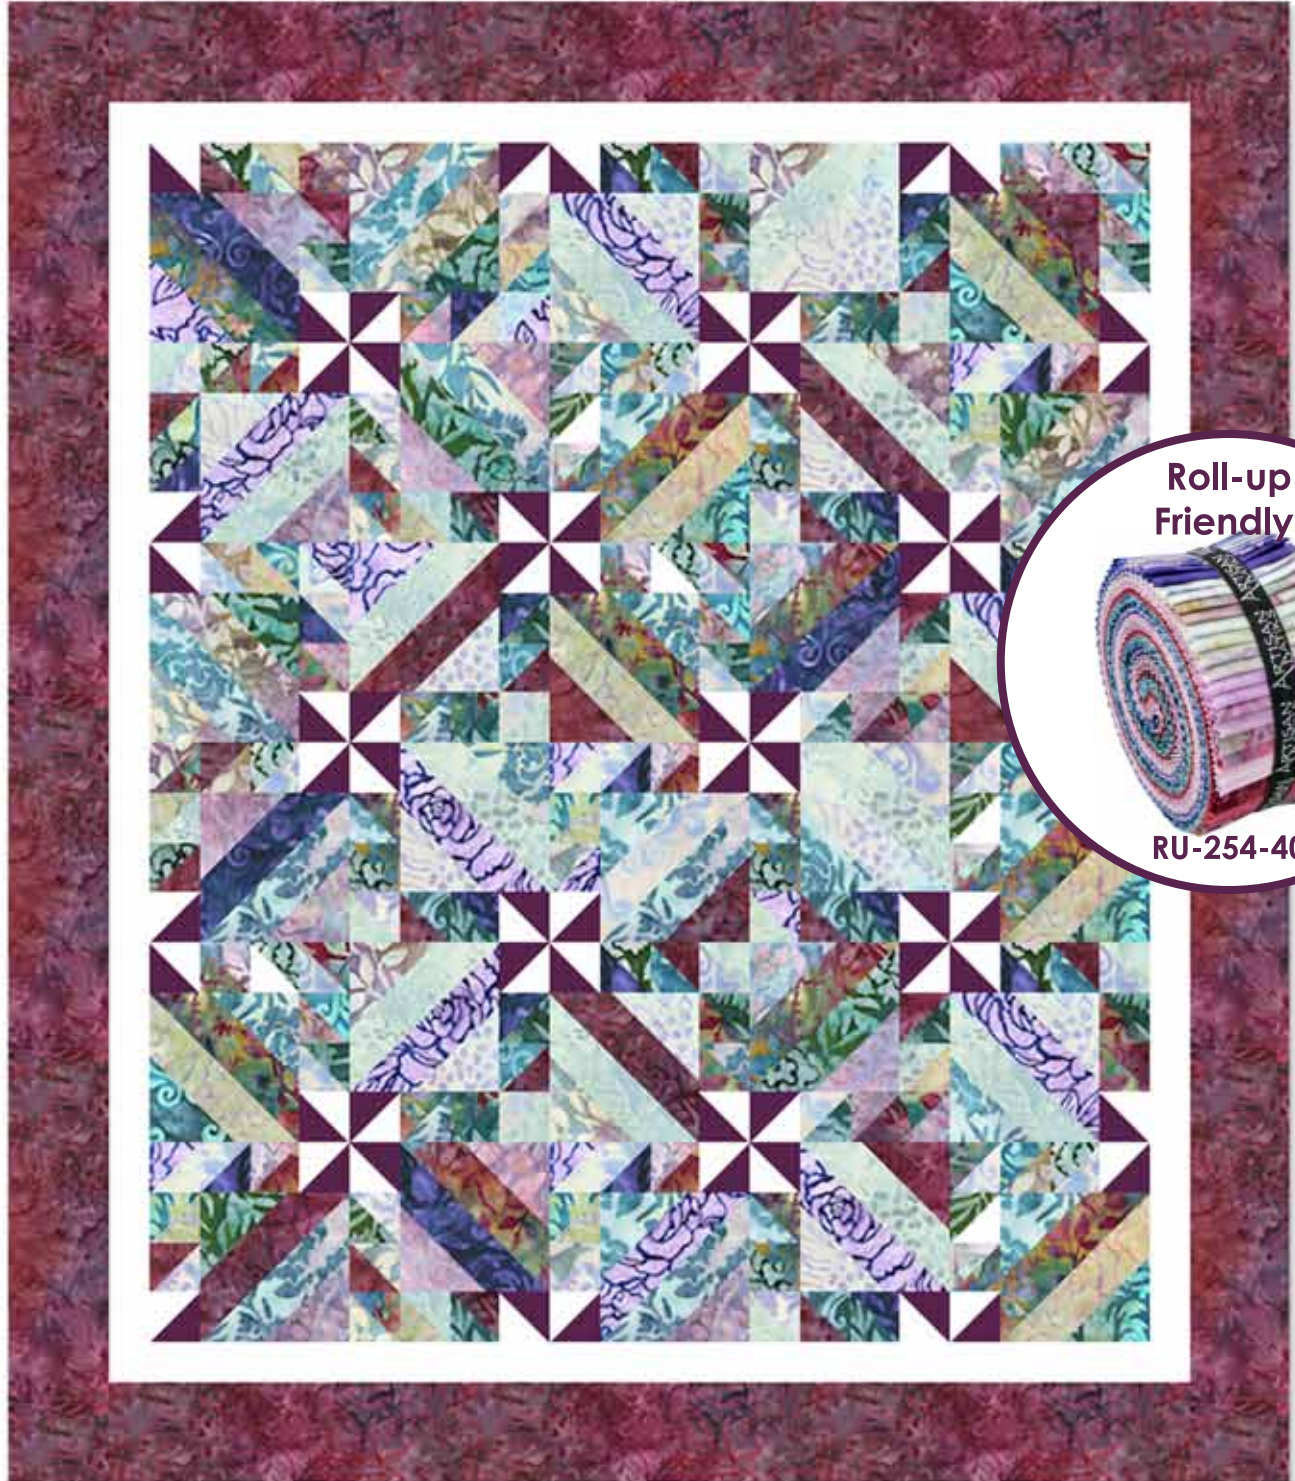

Intertwined

designed by Cozy Quilt Designs

featuring
Gazebo
by **Lynn**
STUDIOS

*This quilt is a digital rendering. Actual fabric placement will vary.

64" x 74"

ROBERTKAUFMAN
F A B R I C S
www.robertkaufman.com