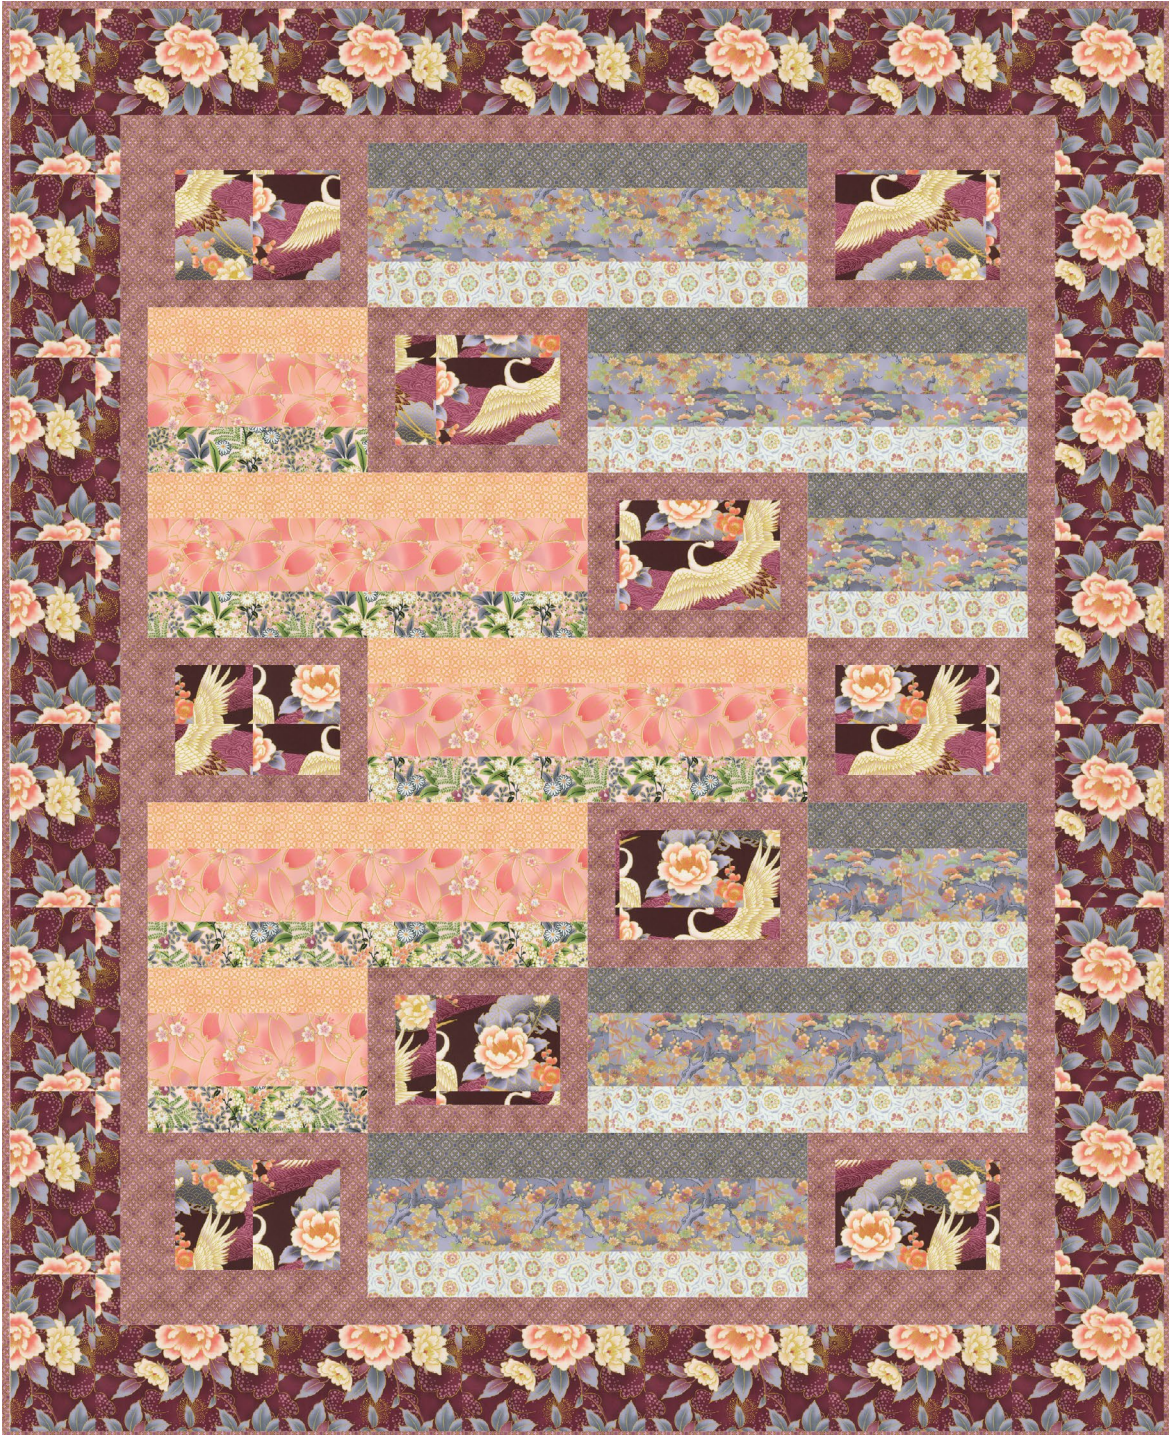

Pattern available for purchase  
from [mountainpeekcreations.com](http://mountainpeekcreations.com)

Project Name: **Harmony**  
Dimensions: **63 1/2" x 78 1/2"**  
Designed by Mountainpeek Creations  
Plum

PRO15220