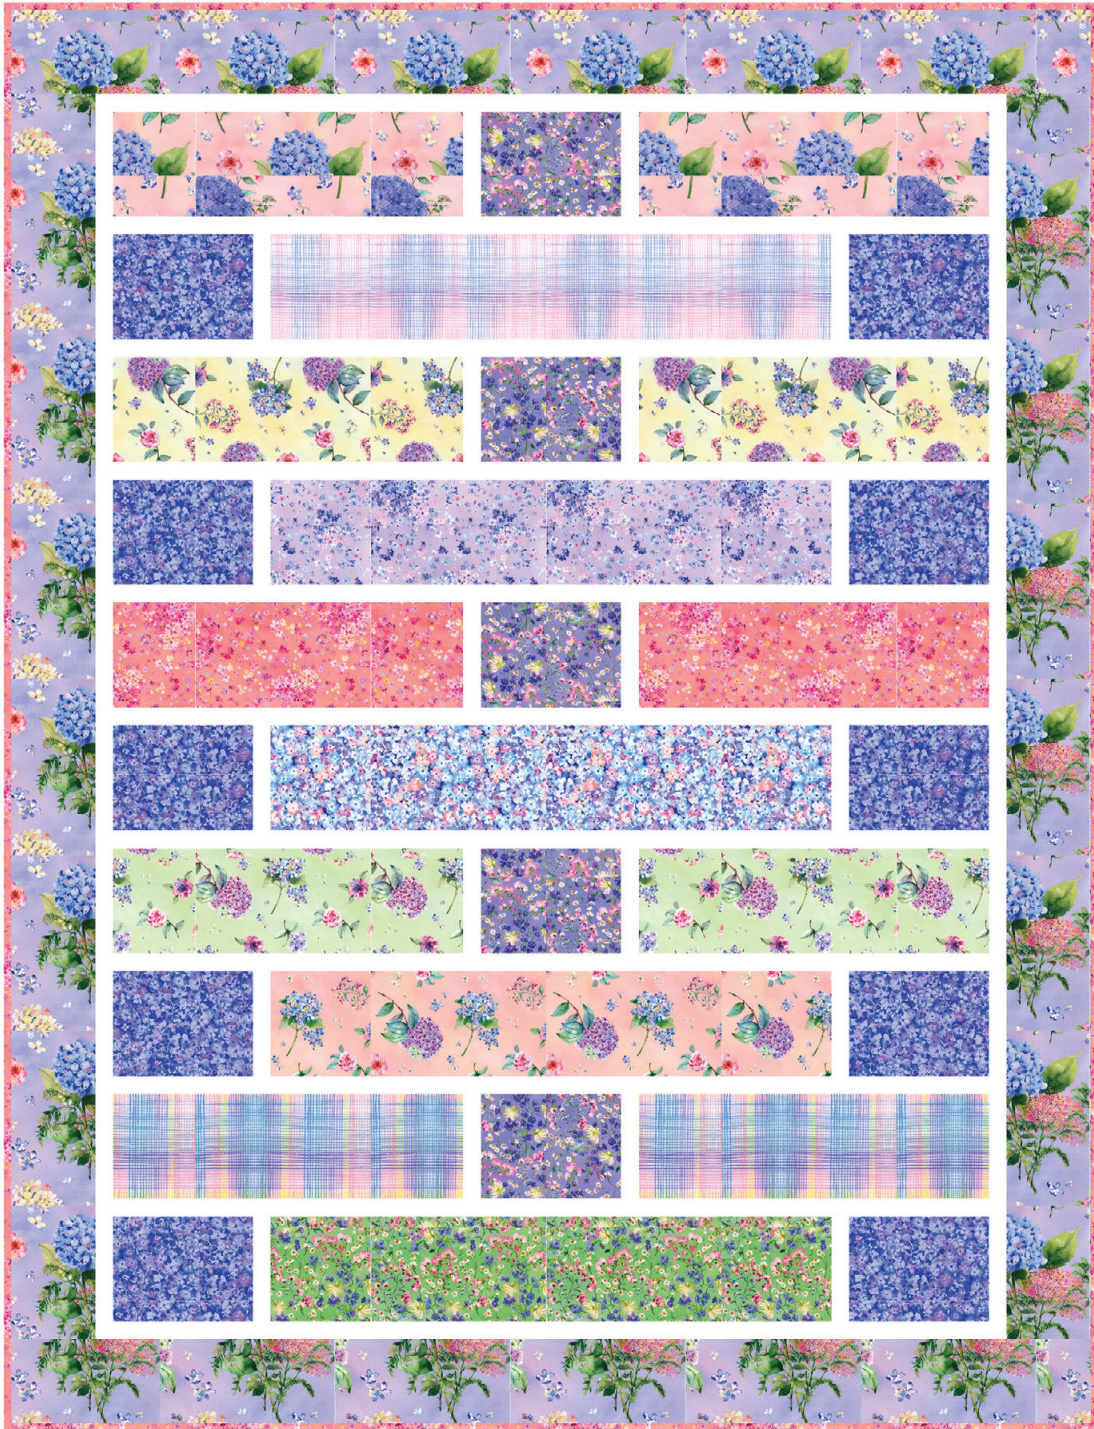

Pattern available for purchase
from quiltingrenditions.com

Project Name: **Bridges**
Dimensions: **62 1/2" x 81 1/2"**
Designed by Quilting Renditions

PRO16304

skill level: beginner