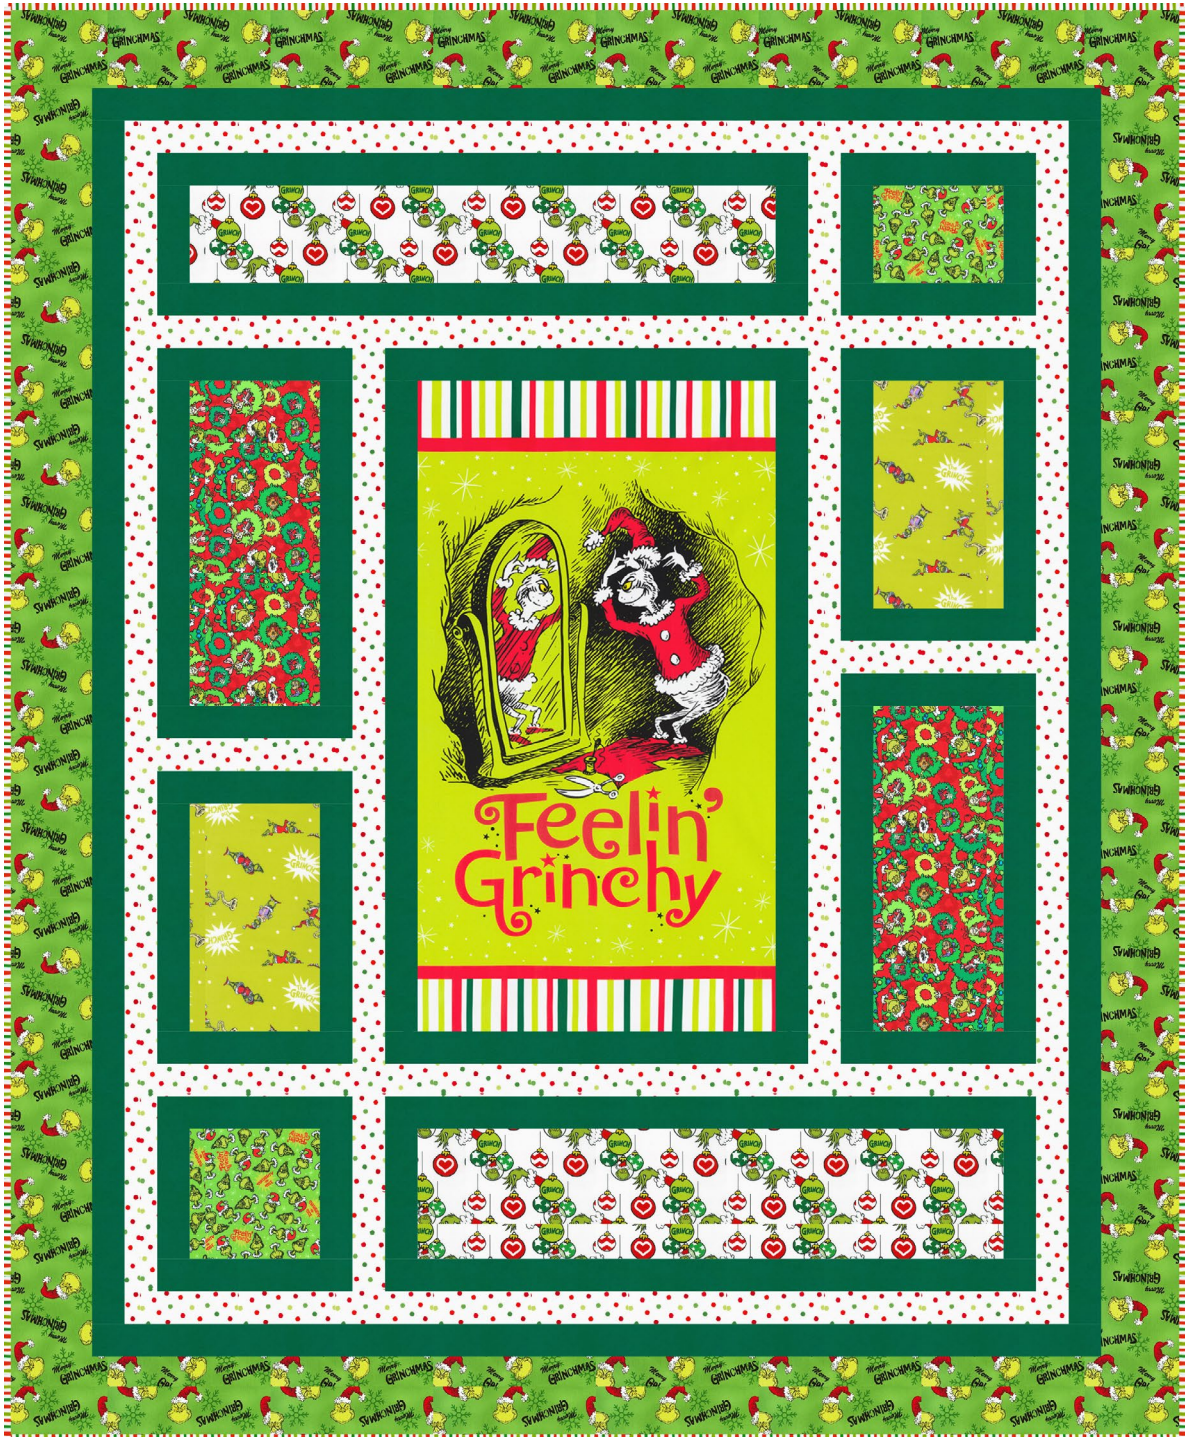

Pattern available for purchase  
from quiltingrenditions.com

Project Name: **Picture That**  
Dimensions: **72 1/2" x 88 1/2"**  
Designed by Quilting Renditions

PRO15472