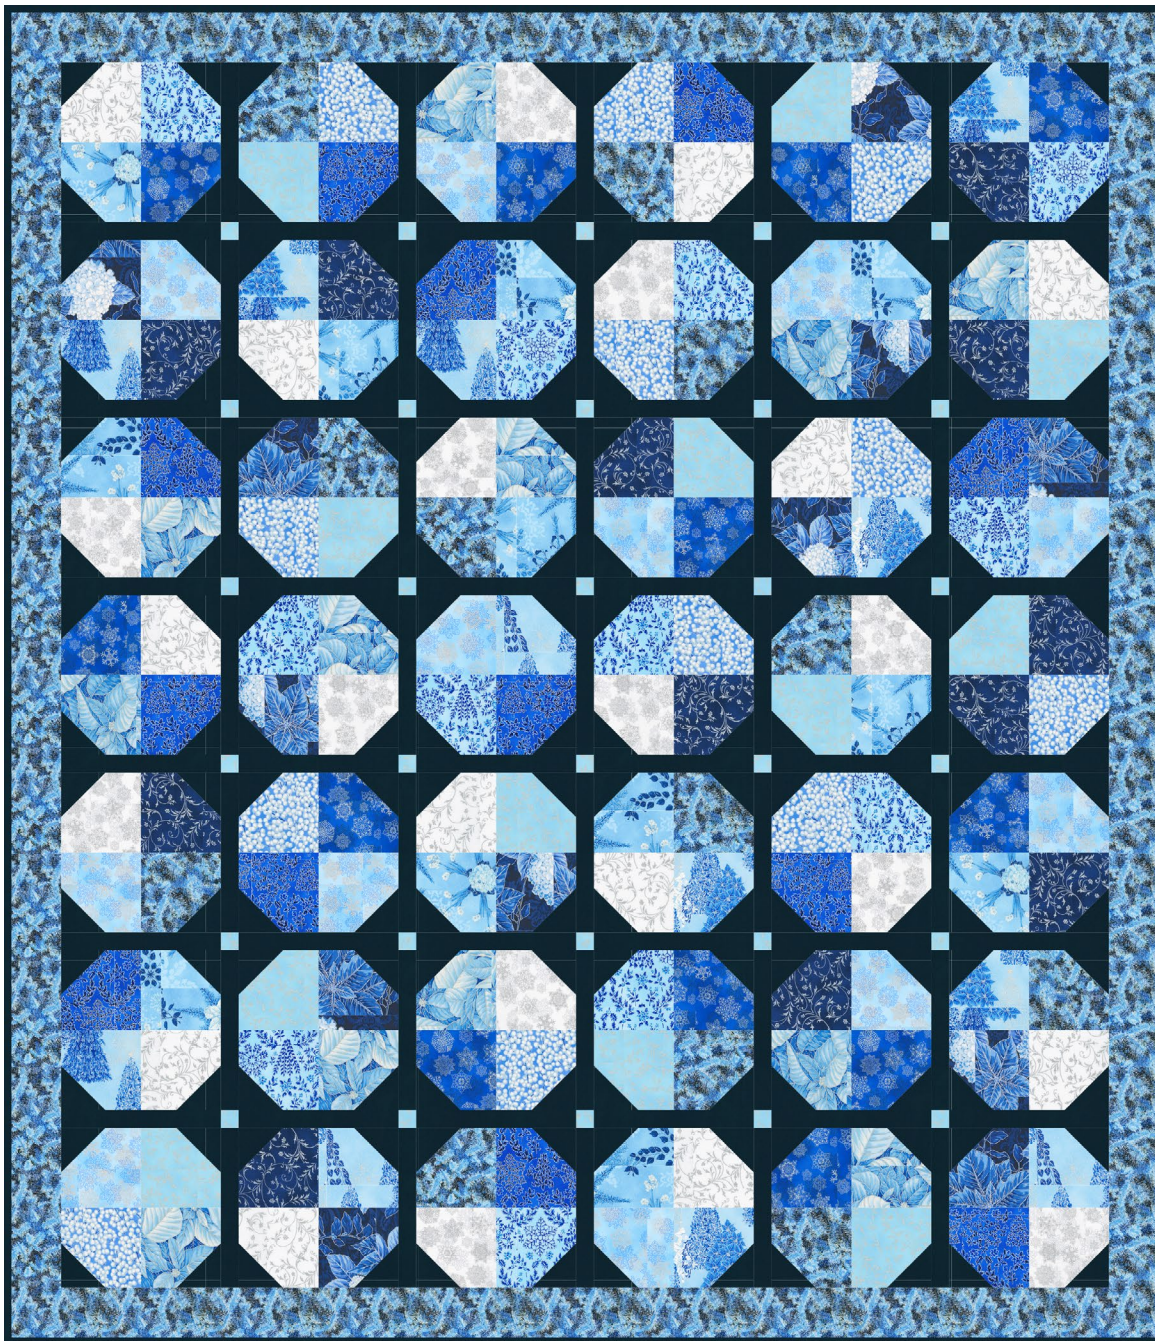

Pattern available for purchase  
from [purpledaisyquilt designs.com](http://purpledaisyquilt designs.com)

Project Name: **Patricia**  
Dimensions: **65" x 75"**  
Designed by Purple Daisy Quilt Designs  
*Blue*

**Precut Friendly**

**The Patricia Quilt can be made with one Ten Square - just add background, cornerstones, border, and binding!**

PRO15008