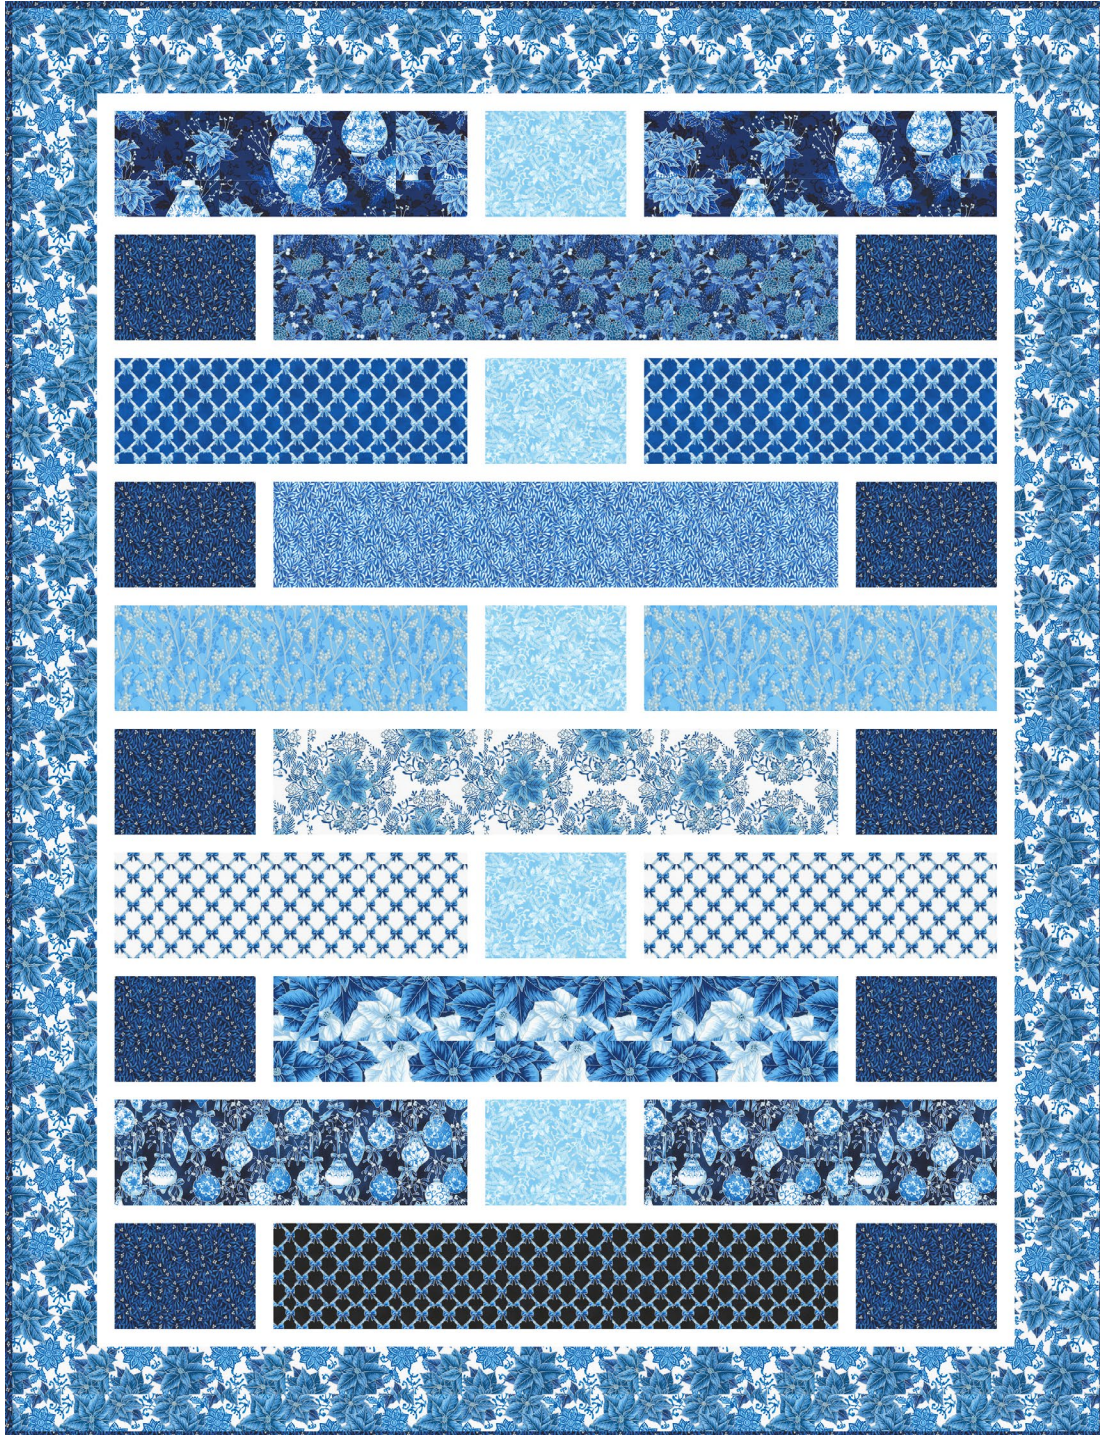

Pattern available for purchase
from quiltingrenditions.com

Project Name: **Bridges**
Dimensions: **62" x 81"**
Designed by Quilting Renditions
Blue

PRO15464