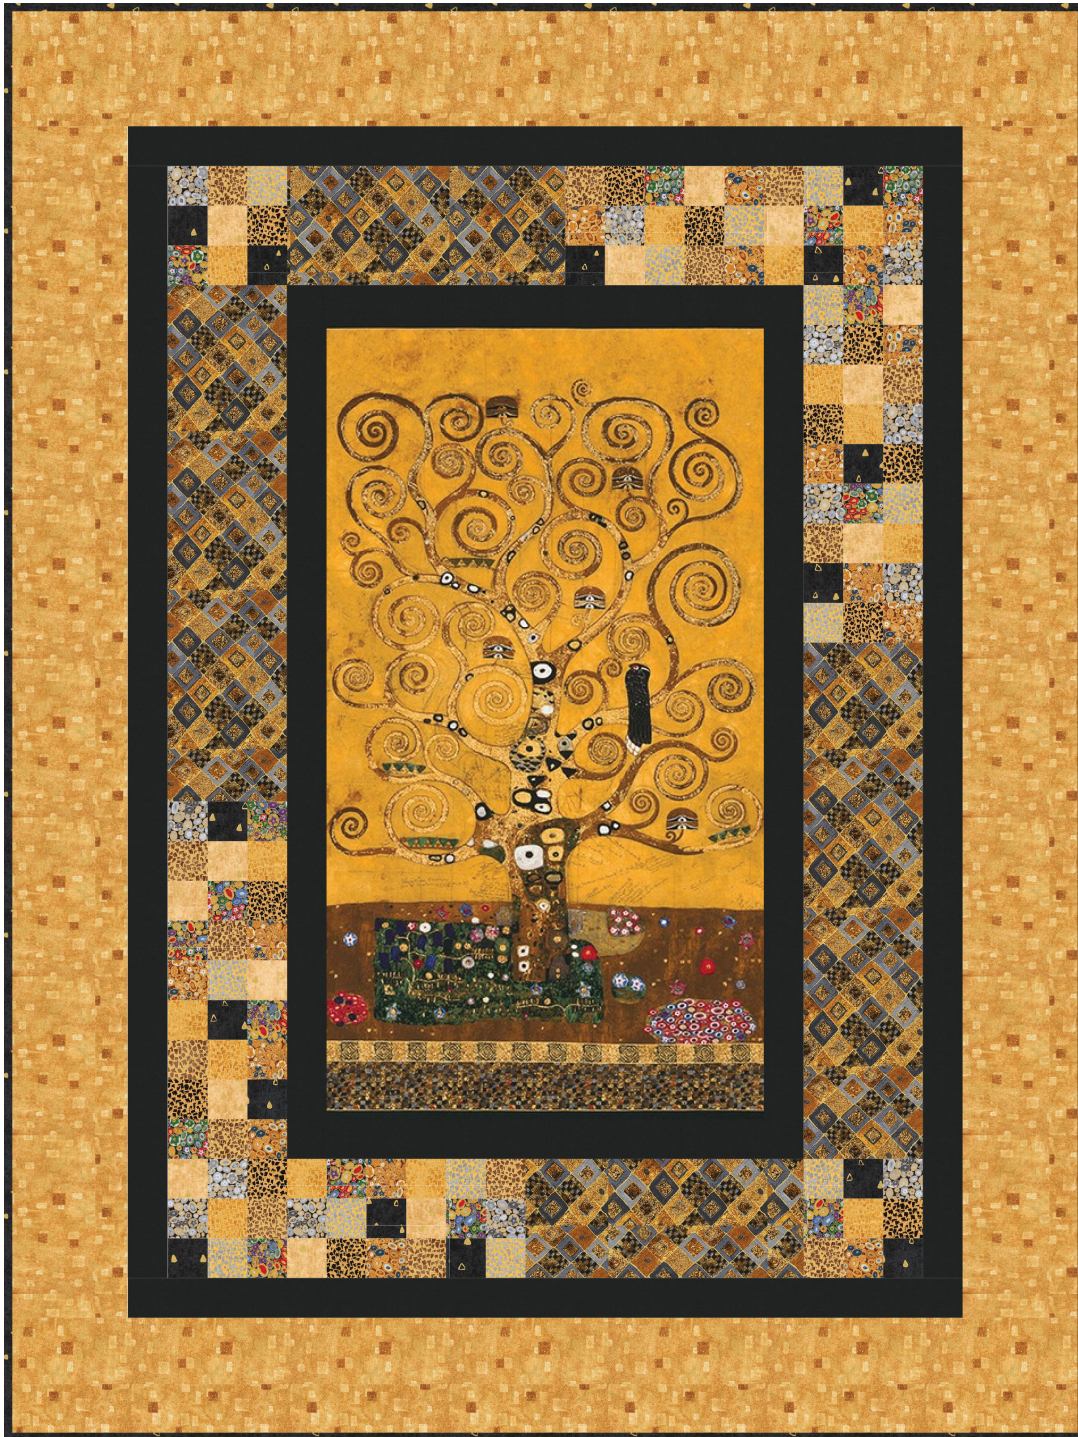

Pattern available for purchase
from mountainpeekcreations.com

Project Name: **Spotlight**
Dimensions: **54 1/2" x 71 1/2"**
Designed by Mountainpeek Creations

PRO13454