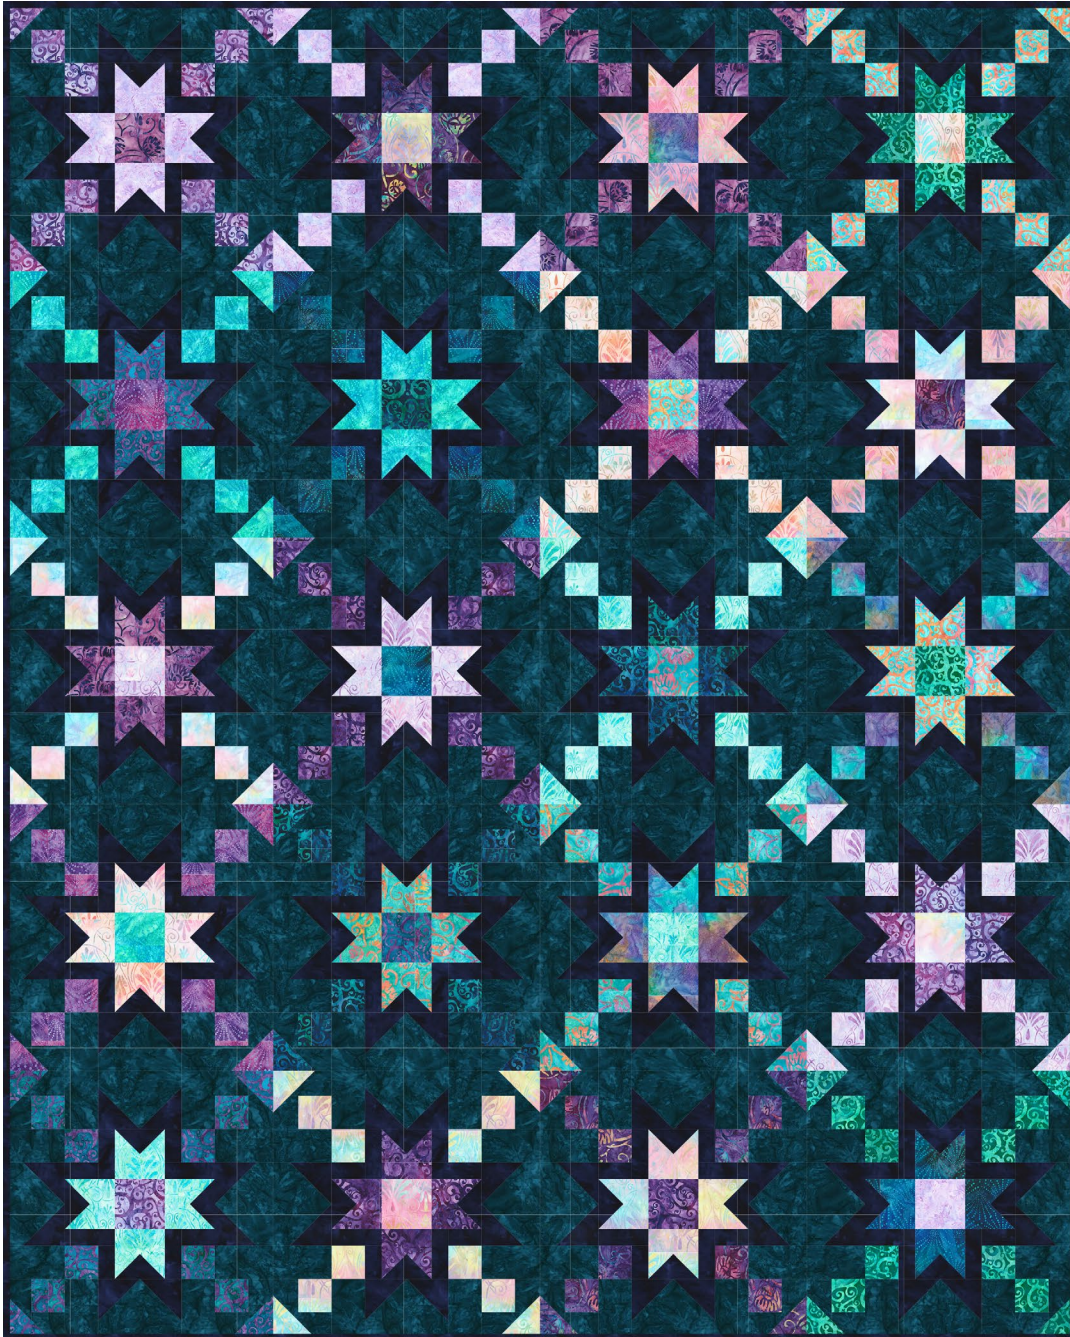

Pattern available for purchase
from satomiquilts.com

Project Name: **Milky Way**
Dimensions: **64" x 80"**
Designed by Satomi Quilts

Precut Friendly

The Milky Way Quilt can be made with one Fat Quarter Bundle - just add background, accent, & binding!